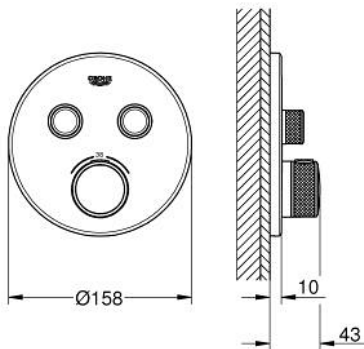

29 507 KF0 GROHTHERM SMARTCONTROL SAFETY MIXER FOR CONCEALED INSTALLATION WITH 2 VALVES

PRODUCT DESCRIPTION

- Colour: phantom black
- trim set for GROHE Rapido SmartBox (35 604)
- GROHE FastFixation metal wall escutcheon, retroactively 6° adjustable
- GROHE SmartControl - control the shower with intuitive push/turn button
- exchangeable symbols
- GROHE TurboStat - compact cartridge with wax thermoelement
- GROHE ProGrip - with knurl structure
- GROHE SafeStop - safety button at 38°C
- GROHE SafeStop Plus - optional temperature limiter at 43°C or 46°C included
- built-in non-return valves and dirt strainers
- multiple outlets can be run simultaneously
- without roughing-in set 35 600/35 604 (please order separately)
- flow performance: outlet B = 24 l/min, outlet C = 26 l/min, outlet B+C = 29 l/min
- professional edition