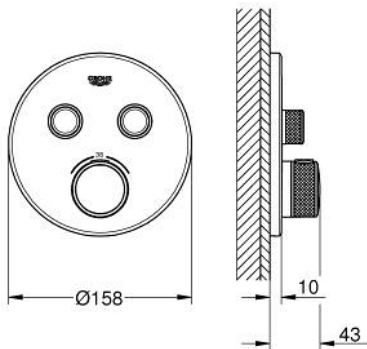

29 507 KF0 GROHTHERM SMARTCONTROL SAFETY MIXER FOR CONCEALED INSTALLATION WITH 2 VALVES

PRODUCT DESCRIPTION

- Colour: phantom black
- trim set for GROHE Rapido SmartBox (35 604)
- metal wall escutcheon with FastFixation (covered escutcheon and shaft sealing, covered fixing), retroactively 6 ° adjustable
- GROHE SmartControl - control the shower with intuitive push/turn button
- exchangeable symbols
- GROHE TurboStat - compact cartridge with wax thermoelement
- GROHE ProGrip - with knurled structure
- GROHE SafeStop - safety button at 38°C
- GROHE SafeStop Plus - optional temperature limiter at 43°C or 46°C included
- built-in non-return valves and dirt strainers
- multiple outlets can be run simultaneously
- without roughing-in set 35 600/35 604 (please order separately)
- flow performance: outlet B = 24 l/min, outlet C = 26 l/min, outlet B+C = 29 l/min
- professional edition