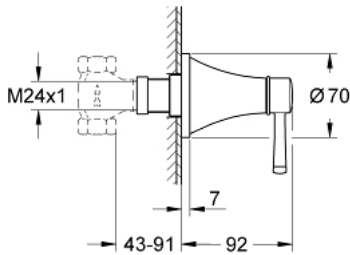

## 29 420 IG0 GRANDERA VOLUME CONTROL TRIM

### PRODUCT DESCRIPTION

- Colour: chrome/gold
- set for final installation for
- GROHE Rapido C 35 028 000
- 29 032 000
- GROHE LongLife finish
- installation depth infinitely adjustable 43 - 91 mm

## 29 420 IG0 GRANDERA VOLUME CONTROL TRIM

**SPARE PARTS**, October 2021 – now

1: Grandera handle (Spare part-nr. 48610IG0)

2: Extension for spindle (Spare part-nr. 45988000)