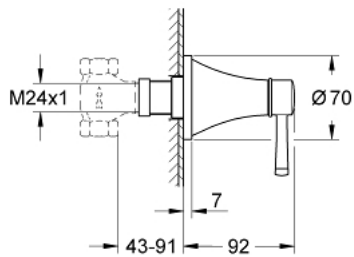

## 29 420 000 GRANDERA VOLUME CONTROL TRIM

### PRODUCT DESCRIPTION

- Colour: chrome
- set for final installation for
- GROHE Rapido C 35 028 000
- 29 032 000
- GROHE LongLife finish
- installation depth infinitely adjustable 43 - 91 mm

## 29 420 000 GRANDERA VOLUME CONTROL TRIM

**SPARE PARTS**, October 2021 – now

1: Grandera handle (Spare part-nr. 48610000)

2: Extension for spindle (Spare part-nr. 45988000)