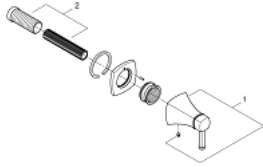

## 29 420 000 GRANDERA VOLUME CONTROL TRIM

### PRODUCT DESCRIPTION

- Colour: chrome
- set for final installation for
- GROHE Rapido C 35 028 000
- 29 032 000
- GROHE LongLife finish
- installation depth infinitely adjustable 43 - 91 mm

## 29 420 000 GRANDERA VOLUME CONTROL TRIM

**SPARE PARTS**, October 2021 – now

1: Grandera handle (Spare part-nr. 48610000)

2: Extension for spindle (Spare part-nr. 45988000)