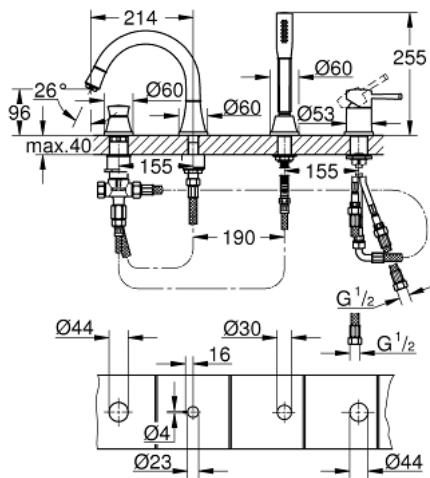

29 418 IG0 GRANDERA 4-HOLE BATH COMBINATION

PRODUCT DESCRIPTION

- Colour: chrome/gold
- GROHE SilkMove 46 mm ceramic cartridge
- GROHE LongLife finish
- pre-assembled spout fixing
- single lever mixer operating element
- bath spout with mousseur and diverter bath/shower
- Grandera hand shower 7,6 l
- metal shower hose 2000 mm
- flexible connection hoses
- connection for shower hose
- protected against backflow
- can be used with 29 037

29 418 IG0 GRANDERA 4-HOLE BATH COMBINATION

SPARE PARTS, October 2021 – now

- 1: Lever (Spare part-nr. 46833IG0)
- 2: Cartridge (Spare part-nr. 46048000)
- 3: Diverter knob (Spare part-nr. 48216IG0)
- 4: Diverter (Spare part-nr. 45443000)
- 4.1: Sealing washer $\varnothing 6 \times \varnothing 2$ (Spare part-nr. 0128300M)
- 4.2: Sealing washer (Spare part-nr. 0120500M)
- 5: Repl. kit for shank fastening (Spare part-nr. 45444000)
- 6: Non-return valve (Spare part-nr. 08565000)
- 7: Mousseur (Spare part-nr. 13941000)
- 8: Dirt strainer (Spare part-nr. 0700200M)
- 9: Cone nut (Spare part-nr. 08864000)
- 10: Spring (Spare part-nr. 00869000)
- 11: Tube (Spare part-nr. 48018000)
- 12: Tube (Spare part-nr. 07300000)
- 13: Tube (Spare part-nr. 07227000)
- 14: Tube (Spare part-nr. 48017000)
- 15: Metal hose (Spare part-nr. 28146000)
- 16: Temperature limiter (Spare part-nr. 46375000)*
- 17: Socket Spanner (Spare part-nr. 19332000)*