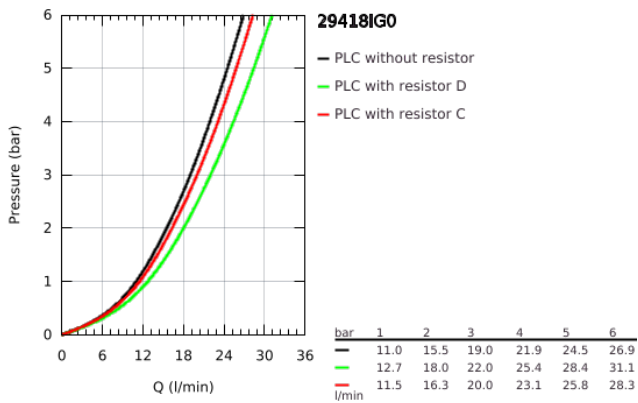

29 418 IG0 GRANDERA 4-HOLE BATH COMBINATION

PRODUCT DESCRIPTION

- Colour: chrome/gold
- GROHE SilkMove 46 mm ceramic cartridge
- GROHE LongLife finish
- pre-assembled spout fixing
- single lever mixer operating element
- bath spout with mousseur and diverter bath/shower
- Grandera hand shower 7,6 l
- metal shower hose 2000 mm
- flexible connection hoses
- connection for shower hose
- protected against backflow
- can be used with 29 037

29 418 IG0 GRANDERA 4-HOLE BATH COMBINATION

SPARE PARTS, October 2021 – now

- 1: Lever (Spare part-nr. 46833IG0)
- 2: Cartridge (Spare part-nr. 46048000)
- 3: Diverter knob (Spare part-nr. 48216IG0)
- 4: Diverter (Spare part-nr. 45443000)
- 4.1: Sealing washer $\varnothing 6 \times \varnothing 2$ (Spare part-nr. 0128300M)
- 4.2: Sealing washer (Spare part-nr. 0120500M)
- 5: Repl. kit for shank fastening (Spare part-nr. 45444000)
- 6: Non-return valve (Spare part-nr. 08565000)
- 7: Mousseur (Spare part-nr. 13941000)
- 8: Dirt strainer (Spare part-nr. 0700200M)
- 9: Cone nut (Spare part-nr. 08864000)
- 10: Spring (Spare part-nr. 00869000)
- 11: Tube (Spare part-nr. 48018000)
- 12: Tube (Spare part-nr. 07300000)
- 13: Tube (Spare part-nr. 07227000)
- 14: Tube (Spare part-nr. 48017000)
- 15: Metal hose (Spare part-nr. 28146000)
- 16: Temperature limiter (Spare part-nr. 46375000)*
- 17: Socket Spanner (Spare part-nr. 19332000)*