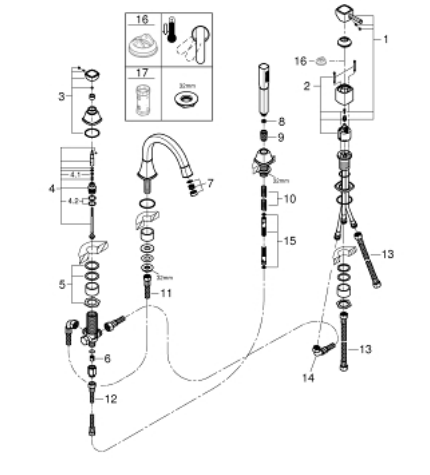

29 418 IG0 GRANDERA 4-HOLE BATH COMBINATION

PRODUCT DESCRIPTION

- Colour: chrome/gold
- GROHE SilkMove 46 mm ceramic cartridge
- GROHE LongLife finish
- pre-assembled spout fixing
- single lever mixer operating element
- bath spout with mousseur and diverter bath/shower
- Grandera hand shower 7,6 l
- metal shower hose 2000 mm
- flexible connection hoses
- connection for shower hose
- protected against backflow
- can be used with 29 037

29 418 IG0 GRANDERA 4-HOLE BATH COMBINATION

SPARE PARTS, October 2021 – now

- 1: Lever (Spare part-nr. 46833IG0)
- 2: Cartridge (Spare part-nr. 46048000)
- 3: Diverter knob (Spare part-nr. 48216IG0)
- 4: Diverter (Spare part-nr. 45443000)
- 4.1: Sealing washer $\varnothing 6 \times \varnothing 2$ (Spare part-nr. 0128300M)
- 4.2: Sealing washer (Spare part-nr. 0120500M)
- 5: Repl. kit for shank fastening (Spare part-nr. 45444000)
- 6: Non-return valve (Spare part-nr. 08565000)
- 7: Mousseur (Spare part-nr. 13941000)
- 8: Dirt strainer (Spare part-nr. 0700200M)
- 9: Cone nut (Spare part-nr. 08864000)
- 10: Spring (Spare part-nr. 00869000)
- 11: Tube (Spare part-nr. 48018000)
- 12: Tube (Spare part-nr. 07300000)
- 13: Tube (Spare part-nr. 07227000)
- 14: Tube (Spare part-nr. 48017000)
- 15: Metal hose (Spare part-nr. 28146000)
- 16: Temperature limiter (Spare part-nr. 46375000)*
- 17: Socket Spanner (Spare part-nr. 19332000)*