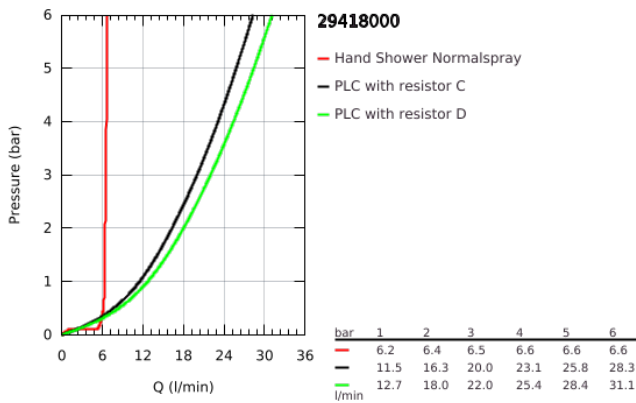

29 418 000 GRANDERA 4-HOLE BATH COMBINATION

PRODUCT DESCRIPTION

- Colour: chrome
- GROHE SilkMove 46 mm ceramic cartridge
- GROHE LongLife finish
- pre-assembled spout fixing
- single lever mixer operating element
- bath spout with mousseur and diverter bath/shower
- Grandera hand shower 7,6 l
- metal shower hose 2000 mm
- flexible connection hoses
- connection for shower hose
- protected against backflow
- can be used with 29 037

29 418 000 GRANDERA 4-HOLE BATH COMBINATION

SPARE PARTS, October 2021 – now

- 1: Lever (Spare part-nr. 46833000)
- 2: Cartridge (Spare part-nr. 46048000)
- 3: Diverter knob (Spare part-nr. 48216000)
- 4: Diverter (Spare part-nr. 45443000)
- 4.1: Sealing washer $\text{\O}6 \times \text{\O}2$ (Spare part-nr. 0128300M)
- 4.2: Sealing washer (Spare part-nr. 0120500M)
- 5: Repl. kit for shank fastening (Spare part-nr. 45444000)
- 6: Non-return valve (Spare part-nr. 08565000)
- 7: Mousseur (Spare part-nr. 13941000)
- 8: Dirt strainer (Spare part-nr. 0700200M)
- 9: Cone nut (Spare part-nr. 08864000)
- 10: Spring (Spare part-nr. 00869000)
- 11: Tube (Spare part-nr. 48018000)
- 12: Tube (Spare part-nr. 07300000)
- 13: Tube (Spare part-nr. 07227000)
- 14: Tube (Spare part-nr. 48017000)
- 15: Metal hose (Spare part-nr. 28146000)
- 16: Temperature limiter (Spare part-nr. 46375000)*
- 17: Socket Spanner (Spare part-nr. 19332000)*