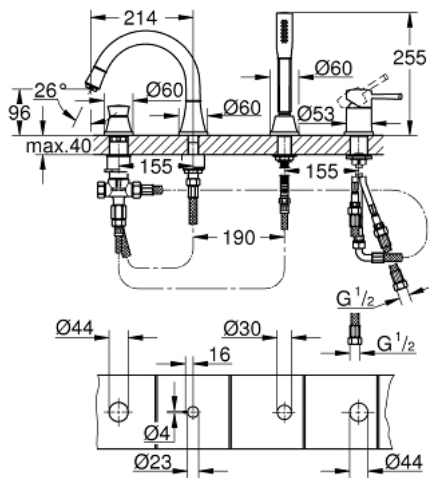

29 418 000 GRANDERA 4-HOLE BATH COMBINATION

PRODUCT DESCRIPTION

- Colour: chrome
- GROHE SilkMove 46 mm ceramic cartridge
- GROHE LongLife finish
- pre-assembled spout fixing
- single lever mixer operating element
- bath spout with mousseur and diverter bath/shower
- Grandera hand shower 7,6 l
- metal shower hose 2000 mm
- flexible connection hoses
- connection for shower hose
- protected against backflow
- can be used with 29 037

29 418 000 GRANDERA 4-HOLE BATH COMBINATION

SPARE PARTS, October 2021 – now

- 1: Lever (Spare part-nr. 46833000)
- 2: Cartridge (Spare part-nr. 46048000)
- 3: Diverter knob (Spare part-nr. 48216000)
- 4: Diverter (Spare part-nr. 45443000)
- 4.1: Sealing washer $\text{\O}6 \times \text{\O}2$ (Spare part-nr. 0128300M)
- 4.2: Sealing washer (Spare part-nr. 0120500M)
- 5: Repl. kit for shank fastening (Spare part-nr. 45444000)
- 6: Non-return valve (Spare part-nr. 08565000)
- 7: Mousseur (Spare part-nr. 13941000)
- 8: Dirt strainer (Spare part-nr. 0700200M)
- 9: Cone nut (Spare part-nr. 08864000)
- 10: Spring (Spare part-nr. 00869000)
- 11: Tube (Spare part-nr. 48018000)
- 12: Tube (Spare part-nr. 07300000)
- 13: Tube (Spare part-nr. 07227000)
- 14: Tube (Spare part-nr. 48017000)
- 15: Metal hose (Spare part-nr. 28146000)
- 16: Temperature limiter (Spare part-nr. 46375000)*
- 17: Socket Spanner (Spare part-nr. 19332000)*