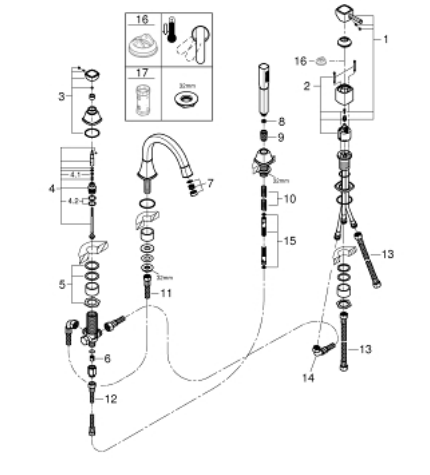

29 418 000 GRANDERA 4-HOLE BATH COMBINATION

PRODUCT DESCRIPTION

- Colour: chrome
- GROHE SilkMove 46 mm ceramic cartridge
- GROHE LongLife finish
- pre-assembled spout fixing
- single lever mixer operating element
- bath spout with mousseur and diverter bath/shower
- Grandera hand shower 7,6 l
- metal shower hose 2000 mm
- flexible connection hoses
- connection for shower hose
- protected against backflow
- can be used with 29 037

29 418 000 GRANDERA 4-HOLE BATH COMBINATION

SPARE PARTS, October 2021 – now

- 1: Lever (Spare part-nr. 46833000)
- 2: Cartridge (Spare part-nr. 46048000)
- 3: Diverter knob (Spare part-nr. 48216000)
- 4: Diverter (Spare part-nr. 45443000)
- 4.1: Sealing washer $\text{\O}6 \times \text{\O}2$ (Spare part-nr. 0128300M)
- 4.2: Sealing washer (Spare part-nr. 0120500M)
- 5: Repl. kit for shank fastening (Spare part-nr. 45444000)
- 6: Non-return valve (Spare part-nr. 08565000)
- 7: Mousseur (Spare part-nr. 13941000)
- 8: Dirt strainer (Spare part-nr. 0700200M)
- 9: Cone nut (Spare part-nr. 08864000)
- 10: Spring (Spare part-nr. 00869000)
- 11: Tube (Spare part-nr. 48018000)
- 12: Tube (Spare part-nr. 07300000)
- 13: Tube (Spare part-nr. 07227000)
- 14: Tube (Spare part-nr. 48017000)
- 15: Metal hose (Spare part-nr. 28146000)
- 16: Temperature limiter (Spare part-nr. 46375000)*
- 17: Socket Spanner (Spare part-nr. 19332000)*