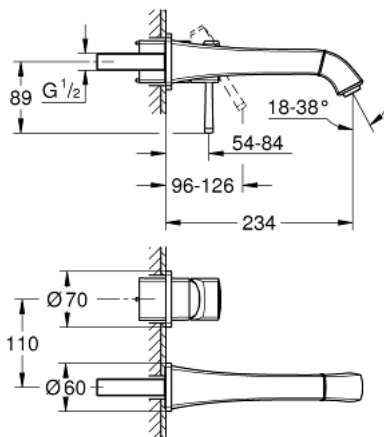

29 417 IG0 GRANDERA 2-HOLE BASIN MIXER L-SIZE

PRODUCT DESCRIPTION

- Colour: chrome/gold
- wall mounted
- without concealed body
- for use with rough-in set 23 319
- GROHE LongLife finish
- GROHE EcoJoy - less water, perfect flow
- maximum flow rate (at 3 bar): 5 l/min
- GROHE AquaGuide adjustable mousseur
- projection 234 mm

29 417 IG0 GRANDERA 2-HOLE BASIN MIXER L-SIZE

SPARE PARTS, October 2021 – now

- 1: Lever (Spare part-nr. 46833IG0)
- 2: Flow straightener (Spare part-nr. 46837000)
- 3: Extension (Spare part-nr. 46627000)*