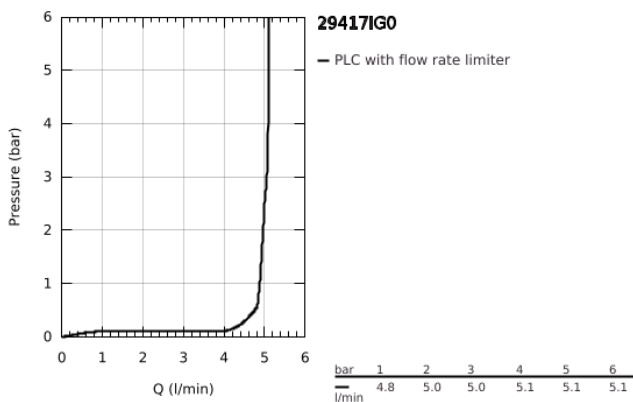

29 417 IG0 GRANDERA 2-HOLE BASIN MIXER L-SIZE

PRODUCT DESCRIPTION

- Colour: chrome/gold
- wall mounted
- without concealed body
- for use with rough-in set 23 319
- GROHE LongLife finish
- GROHE EcoJoy - less water, perfect flow
- maximum flow rate (at 3 bar): 5 l/min
- GROHE AquaGuide adjustable mousseur
- projection 234 mm

29 417 IG0 GRANDERA 2-HOLE BASIN MIXER L-SIZE

SPARE PARTS, October 2021 – now

- 1: Lever (Spare part-nr. 46833IG0)
- 2: Flow straightener (Spare part-nr. 46837000)
- 3: Extension (Spare part-nr. 46627000)*