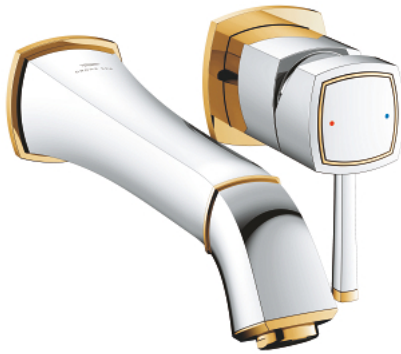

29 417 IG0 GRANDERA 2-HOLE BASIN MIXER L-SIZE

PRODUCT DESCRIPTION

- Colour: chrome/gold
- wall mounted
- without concealed body
- for use with rough-in set 23 319
- GROHE LongLife finish
- GROHE EcoJoy - less water, perfect flow
- maximum flow rate (at 3 bar): 5 l/min
- GROHE AquaGuide adjustable mousseur
- projection 234 mm

29 417 IG0 GRANDERA 2-HOLE BASIN MIXER L-SIZE

SPARE PARTS, October 2021 – now

- 1: Lever (Spare part-nr. 46833IG0)
- 2: Flow straightener (Spare part-nr. 46837000)
- 3: Extension (Spare part-nr. 46627000)*