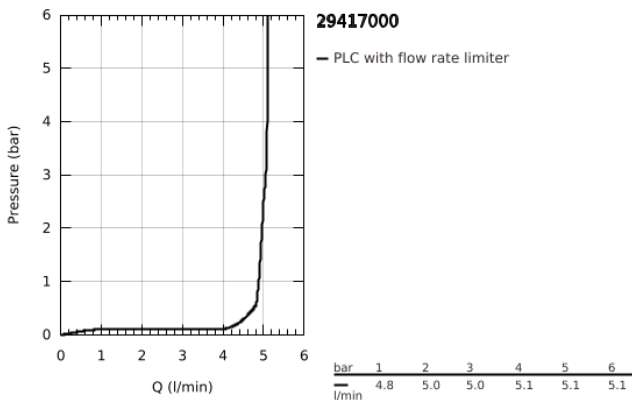

29 417 000 **GRANDERA 2-HOLE BASIN MIXER**
L-SIZE

PRODUCT DESCRIPTION

- Colour: chrome
- wall mounted
- without concealed body
- for use with rough-in set 23 319
- GROHE LongLife finish
- GROHE EcoJoy - less water, perfect flow
- maximum flow rate (at 3 bar): 5 l/min
- GROHE AquaGuide adjustable mousseur
- projection 234 mm

29 417 000 **GRANDERA 2-HOLE BASIN MIXER**
L-SIZE

SPARE PARTS, October 2021 – now

- 1: Lever (Spare part-nr. 46833000)
- 2: Flow straightener (Spare part-nr. 46837000)
- 3: Extension (Spare part-nr. 46627000)*