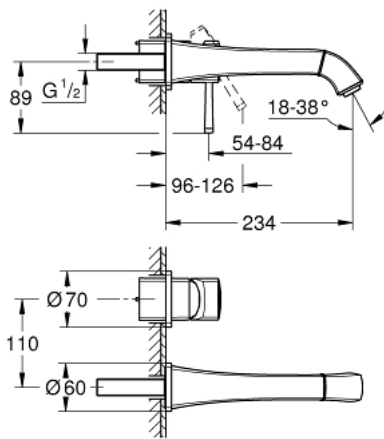

29 417 000 **GRANDERA 2-HOLE BASIN MIXER**
L-SIZE

PRODUCT DESCRIPTION

- Colour: chrome
- wall mounted
- without concealed body
- for use with rough-in set 23 319
- GROHE LongLife finish
- GROHE EcoJoy - less water, perfect flow
- maximum flow rate (at 3 bar): 5 l/min
- GROHE AquaGuide adjustable mousseur
- projection 234 mm

29 417 000 **GRANDERA 2-HOLE BASIN MIXER**
L-SIZE

SPARE PARTS, October 2021 – now

- 1: Lever (Spare part-nr. 46833000)
- 2: Flow straightener (Spare part-nr. 46837000)
- 3: Extension (Spare part-nr. 46627000)*