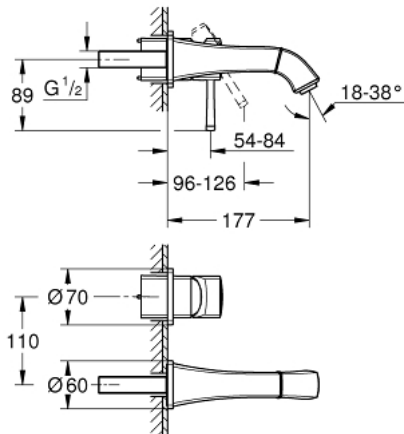

29 416 IG0 GRANDERA 2-HOLE BASIN MIXER M-SIZE

PRODUCT DESCRIPTION

- Colour: chrome/gold
- wall mounted
- for use with rough-in set 23 319
- without concealed body
- GROHE LongLife finish
- GROHE EcoJoy - less water, perfect flow
- maximum flow rate (at 3 bar): 5 l/min
- GROHE AquaGuide adjustable mousseur
- centre distance 110 mm
- projection 177 mm

29 416 IG0 **GRANDERA 2-HOLE BASIN MIXER**
M-SIZE

SPARE PARTS, October 2021 – now

- 1: Lever (Spare part-nr. 46833IG0)
- 2: Flow straightener (Spare part-nr. 46837000)
- 3: Extension (Spare part-nr. 46627000)*