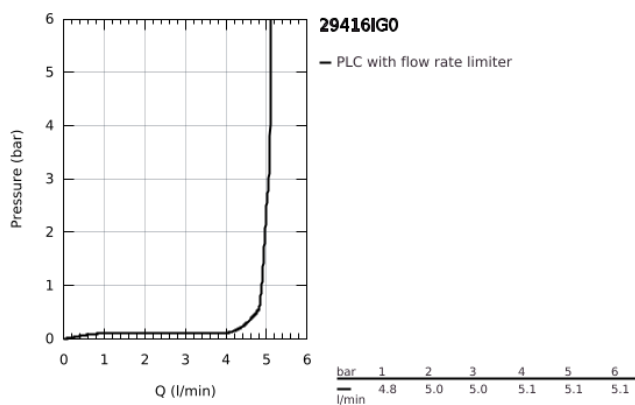

29 416 IG0 GRANDERA 2-HOLE BASIN MIXER M-SIZE

PRODUCT DESCRIPTION

- Colour: chrome/gold
- wall mounted
- for use with rough-in set 23 319
- without concealed body
- GROHE LongLife finish
- GROHE EcoJoy - less water, perfect flow
- maximum flow rate (at 3 bar): 5 l/min
- GROHE AquaGuide adjustable mousseur
- centre distance 110 mm
- projection 177 mm

29 416 IG0 **GRANDERA 2-HOLE BASIN MIXER**
M-SIZE

SPARE PARTS, October 2021 – now

- 1: Lever (Spare part-nr. 46833IG0)
- 2: Flow straightener (Spare part-nr. 46837000)
- 3: Extension (Spare part-nr. 46627000)*