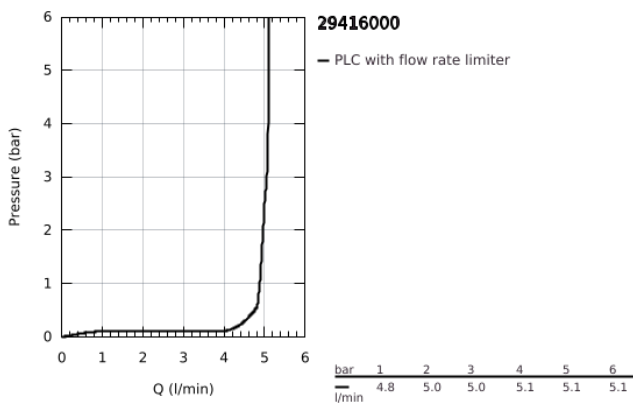

29 416 000 **GRANDERA 2-HOLE BASIN MIXER**  
**M-SIZE**

**PRODUCT DESCRIPTION**

- Colour: chrome
- wall mounted
- for use with rough-in set 23 319
- without concealed body
- GROHE LongLife finish
- GROHE EcoJoy - less water, perfect flow
- maximum flow rate (at 3 bar): 5 l/min
- GROHE AquaGuide adjustable mousseur
- centre distance 110 mm
- projection 177 mm

29 416 000 **GRANDERA 2-HOLE BASIN MIXER**  
**M-SIZE**

**SPARE PARTS**, October 2021 – now

- 1: Lever (Spare part-nr. 46833000)
- 2: Flow straightener (Spare part-nr. 46837000)
- 3: Extension (Spare part-nr. 46627000)\*