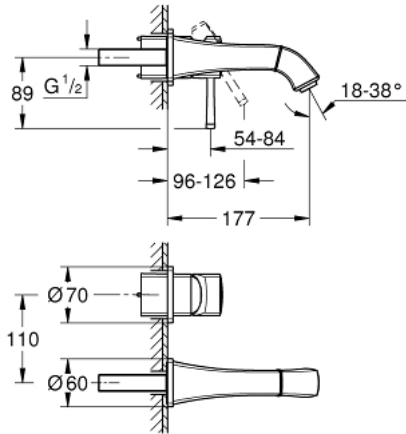

29 416 000 **GRANDERA 2-HOLE BASIN MIXER**  
**M-SIZE**

**PRODUCT DESCRIPTION**

- Colour: chrome
- wall mounted
- for use with rough-in set 23 319
- without concealed body
- GROHE LongLife finish
- GROHE EcoJoy - less water, perfect flow
- maximum flow rate (at 3 bar): 5 l/min
- GROHE AquaGuide adjustable mousseur
- centre distance 110 mm
- projection 177 mm

29 416 000 **GRANDERA 2-HOLE BASIN MIXER**  
**M-SIZE**

**SPARE PARTS**, October 2021 – now

- 1: Lever (Spare part-nr. 46833000)
- 2: Flow straightener (Spare part-nr. 46837000)
- 3: Extension (Spare part-nr. 46627000)\*