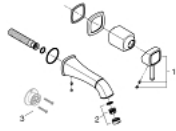

29 416 000 **GRANDERA 2-HOLE BASIN MIXER**  
**M-SIZE**

**PRODUCT DESCRIPTION**

- Colour: chrome
- wall mounted
- for use with rough-in set 23 319
- without concealed body
- GROHE LongLife finish
- GROHE EcoJoy - less water, perfect flow
- maximum flow rate (at 3 bar): 5 l/min
- GROHE AquaGuide adjustable mousseur
- centre distance 110 mm
- projection 177 mm

29 416 000 **GRANDERA 2-HOLE BASIN MIXER**  
**M-SIZE**

**SPARE PARTS**, October 2021 – now

- 1: Lever (Spare part-nr. 46833000)
- 2: Flow straightener (Spare part-nr. 46837000)
- 3: Extension (Spare part-nr. 46627000)\*