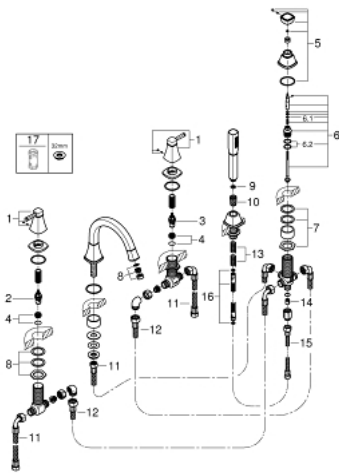

29 415 IG0 GRANDERA 5-HOLE BATH/SHOWER COMBINATION

PRODUCT DESCRIPTION

- Colour: chrome/gold
- GROHE LongLife finish
- ceramic headparts 1/2", 90°
- pre-assembled spout fixing
- single lever mixer operating element
- bath spout with mousseur and diverter bath/shower
- Grandera hand shower 7,6 l
- metal shower hose 2000 mm
- connection for shower hose
- flexible connection hoses
- protected against backflow
- can be used with 29 037

29 415 IG0 GRANDERA 5-HOLE BATH/SHOWER COMBINATION

SPARE PARTS, October 2021 – now

- 1: Handle pair (Spare part-nr. 48325IG0)
- 2: Ceramic headpart 3/4" 180° (Spare part-nr. 45888000)
- 3: Ceramic headpart 3/4" 180° (Spare part-nr. 45887000)
- 4: Valve seat 3/4" (Spare part-nr. 45345000)
- 5: Diverter knob (Spare part-nr. 48216IG0)
- 6: Diverter (Spare part-nr. 45443000)
- 6.1: Sealing washer $\varnothing 6 \times \varnothing 2$ (Spare part-nr. 0128300M)
- 6.2: Sealing washer (Spare part-nr. 0120500M)
- 7: Repl. kit for shank fastening (Spare part-nr. 45444000)
- 8: Mousseur (Spare part-nr. 13952G00)
- 9: Dirt strainer (Spare part-nr. 0700200M)
- 10: Cone nut (Spare part-nr. 08864000)
- 11: Tube (Spare part-nr. 48018000)
- 12: Tube (Spare part-nr. 48019000)
- 13: Spring (Spare part-nr. 00869000)
- 14: Non-return valve (Spare part-nr. 08565000)
- 15: Tube (Spare part-nr. 07300000)
- 16: Metal hose (Spare part-nr. 28146000)
- 17: Socket Spanner (Spare part-nr. 19332000)*