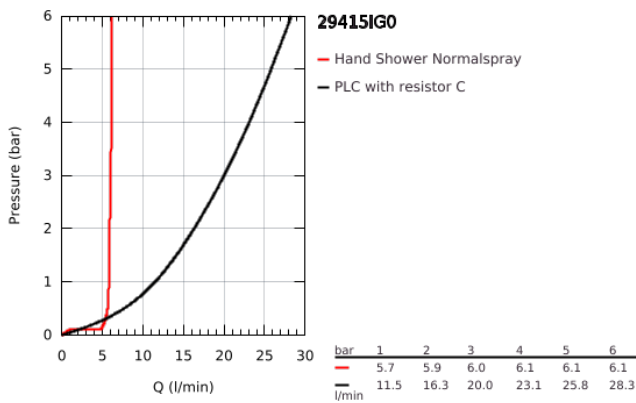

29 415 IG0 GRANDERA 5-HOLE BATH/SHOWER COMBINATION

PRODUCT DESCRIPTION

- Colour: chrome/gold
- GROHE LongLife finish
- ceramic headparts 1/2", 90°
- pre-assembled spout fixing
- single lever mixer operating element
- bath spout with mousseur and diverter bath/shower
- Grandera hand shower 7,6 l
- metal shower hose 2000 mm
- connection for shower hose
- flexible connection hoses
- protected against backflow
- can be used with 29 037

29 415 IG0 GRANDERA 5-HOLE BATH/SHOWER COMBINATION

SPARE PARTS, October 2021 – now

- 1: Handle pair (Spare part-nr. 48325IG0)
- 2: Ceramic headpart 3/4" 180° (Spare part-nr. 45888000)
- 3: Ceramic headpart 3/4" 180° (Spare part-nr. 45887000)
- 4: Valve seat 3/4" (Spare part-nr. 45345000)
- 5: Diverter knob (Spare part-nr. 48216IG0)
- 6: Diverter (Spare part-nr. 45443000)
- 6.1: Sealing washer $\varnothing 6 \times \varnothing 2$ (Spare part-nr. 0128300M)
- 6.2: Sealing washer (Spare part-nr. 0120500M)
- 7: Repl. kit for shank fastening (Spare part-nr. 45444000)
- 8: Mousseur (Spare part-nr. 13952G00)
- 9: Dirt strainer (Spare part-nr. 0700200M)
- 10: Cone nut (Spare part-nr. 08864000)
- 11: Tube (Spare part-nr. 48018000)
- 12: Tube (Spare part-nr. 48019000)
- 13: Spring (Spare part-nr. 00869000)
- 14: Non-return valve (Spare part-nr. 08565000)
- 15: Tube (Spare part-nr. 07300000)
- 16: Metal hose (Spare part-nr. 28146000)
- 17: Socket Spanner (Spare part-nr. 19332000)*