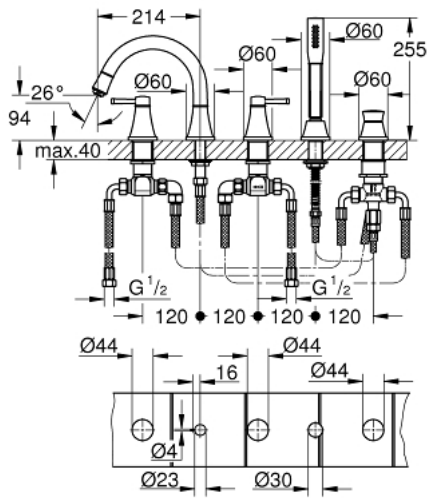

29 415 IG0 GRANDERA 5-HOLE BATH/SHOWER COMBINATION

PRODUCT DESCRIPTION

- Colour: chrome/gold
- GROHE LongLife finish
- ceramic headparts 1/2", 90°
- pre-assembled spout fixing
- single lever mixer operating element
- bath spout with mousseur and diverter bath/shower
- Grandera hand shower 7,6 l
- metal shower hose 2000 mm
- connection for shower hose
- flexible connection hoses
- protected against backflow
- can be used with 29 037

29 415 IG0 GRANDERA 5-HOLE BATH/SHOWER COMBINATION

SPARE PARTS, October 2021 – now

- 1: Handle pair (Spare part-nr. 48325IG0)
- 2: Ceramic headpart 3/4" 180° (Spare part-nr. 45888000)
- 3: Ceramic headpart 3/4" 180° (Spare part-nr. 45887000)
- 4: Valve seat 3/4" (Spare part-nr. 45345000)
- 5: Diverter knob (Spare part-nr. 48216IG0)
- 6: Diverter (Spare part-nr. 45443000)
- 6.1: Sealing washer $\varnothing 6 \times \varnothing 2$ (Spare part-nr. 0128300M)
- 6.2: Sealing washer (Spare part-nr. 0120500M)
- 7: Repl. kit for shank fastening (Spare part-nr. 45444000)
- 8: Mousseur (Spare part-nr. 13952G00)
- 9: Dirt strainer (Spare part-nr. 0700200M)
- 10: Cone nut (Spare part-nr. 08864000)
- 11: Tube (Spare part-nr. 48018000)
- 12: Tube (Spare part-nr. 48019000)
- 13: Spring (Spare part-nr. 00869000)
- 14: Non-return valve (Spare part-nr. 08565000)
- 15: Tube (Spare part-nr. 07300000)
- 16: Metal hose (Spare part-nr. 28146000)
- 17: Socket Spanner (Spare part-nr. 19332000)*