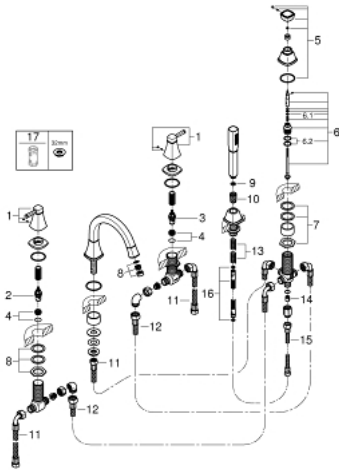

29 415 000 GRANDERA 5-HOLE BATH/SHOWER COMBINATION

PRODUCT DESCRIPTION

- Colour: chrome
- ceramic headparts 1/2", 90°
- GROHE LongLife finish
- pre-assembled spout fixing
- single lever mixer operating element
- bath spout with mousseur and diverter bath/shower
- Grandera hand shower 7,6 l
- metal shower hose 2000 mm
- flexible connection hoses
- connection for shower hose
- protected against backflow
- can be used with 29 037

29 415 000 GRANDERA 5-HOLE BATH/SHOWER COMBINATION

SPARE PARTS, October 2021 – now

- 1: Handle pair (Spare part-nr. 48325000)
- 2: Ceramic headpart 3/4" 180° (Spare part-nr. 45888000)
- 3: Ceramic headpart 3/4" 180° (Spare part-nr. 45887000)
- 4: Valve seat 3/4" (Spare part-nr. 45345000)
- 5: Diverter knob (Spare part-nr. 48216000)
- 6: Diverter (Spare part-nr. 45443000)
- 6.1: Sealing washer $\varnothing 6 \times \varnothing 2$ (Spare part-nr. 0128300M)
- 6.2: Sealing washer (Spare part-nr. 0120500M)
- 7: Repl. kit for shank fastening (Spare part-nr. 45444000)
- 8: Mousseur (Spare part-nr. 13952000)
- 9: Dirt strainer (Spare part-nr. 0700200M)
- 10: Cone nut (Spare part-nr. 08864000)
- 11: Tube (Spare part-nr. 48018000)
- 12: Tube (Spare part-nr. 48019000)
- 13: Spring (Spare part-nr. 00869000)
- 14: Non-return valve (Spare part-nr. 08565000)
- 15: Tube (Spare part-nr. 07300000)
- 16: Metal hose (Spare part-nr. 28146000)
- 17: Socket Spanner (Spare part-nr. 19332000)*