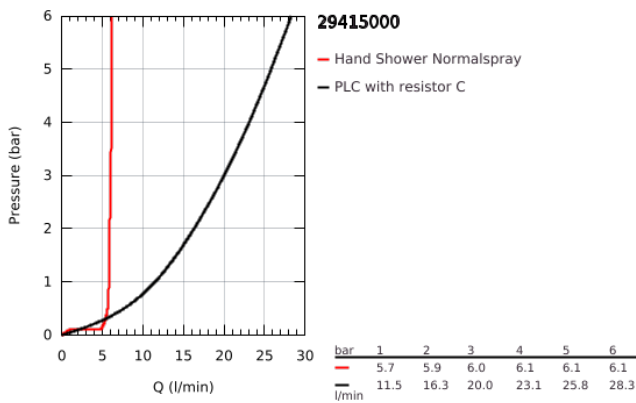

29 415 000 GRANDERA 5-HOLE BATH/SHOWER COMBINATION

PRODUCT DESCRIPTION

- Colour: chrome
- ceramic headparts 1/2", 90°
- GROHE LongLife finish
- pre-assembled spout fixing
- single lever mixer operating element
- bath spout with mousseur and diverter bath/shower
- Grandera hand shower 7,6 l
- metal shower hose 2000 mm
- flexible connection hoses
- connection for shower hose
- protected against backflow
- can be used with 29 037

29 415 000 GRANDERA 5-HOLE BATH/SHOWER COMBINATION

SPARE PARTS, October 2021 – now

- 1: Handle pair (Spare part-nr. 48325000)
- 2: Ceramic headpart 3/4" 180° (Spare part-nr. 45888000)
- 3: Ceramic headpart 3/4" 180° (Spare part-nr. 45887000)
- 4: Valve seat 3/4" (Spare part-nr. 45345000)
- 5: Diverter knob (Spare part-nr. 48216000)
- 6: Diverter (Spare part-nr. 45443000)
- 6.1: Sealing washer $\varnothing 6 \times \varnothing 2$ (Spare part-nr. 0128300M)
- 6.2: Sealing washer (Spare part-nr. 0120500M)
- 7: Repl. kit for shank fastening (Spare part-nr. 45444000)
- 8: Mousseur (Spare part-nr. 13952000)
- 9: Dirt strainer (Spare part-nr. 0700200M)
- 10: Cone nut (Spare part-nr. 08864000)
- 11: Tube (Spare part-nr. 48018000)
- 12: Tube (Spare part-nr. 48019000)
- 13: Spring (Spare part-nr. 00869000)
- 14: Non-return valve (Spare part-nr. 08565000)
- 15: Tube (Spare part-nr. 07300000)
- 16: Metal hose (Spare part-nr. 28146000)
- 17: Socket Spanner (Spare part-nr. 19332000)*