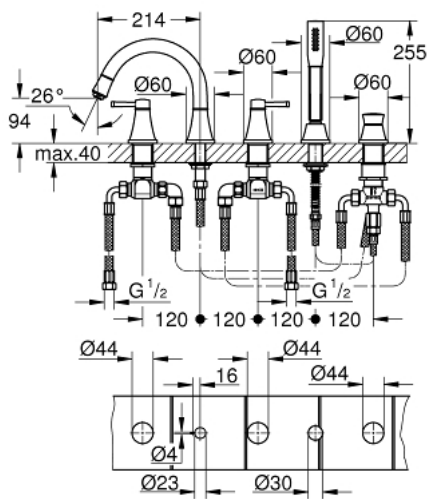

29 415 000 GRANDERA 5-HOLE BATH/SHOWER COMBINATION

PRODUCT DESCRIPTION

- Colour: chrome
- ceramic headparts 1/2", 90°
- GROHE LongLife finish
- pre-assembled spout fixing
- single lever mixer operating element
- bath spout with mousseur and diverter bath/shower
- Grandera hand shower 7,6 l
- metal shower hose 2000 mm
- flexible connection hoses
- connection for shower hose
- protected against backflow
- can be used with 29 037

29 415 000 GRANDERA 5-HOLE BATH/SHOWER COMBINATION

SPARE PARTS, October 2021 – now

- 1: Handle pair (Spare part-nr. 48325000)
- 2: Ceramic headpart 3/4" 180° (Spare part-nr. 45888000)
- 3: Ceramic headpart 3/4" 180° (Spare part-nr. 45887000)
- 4: Valve seat 3/4" (Spare part-nr. 45345000)
- 5: Diverter knob (Spare part-nr. 48216000)
- 6: Diverter (Spare part-nr. 45443000)
- 6.1: Sealing washer $\varnothing 6 \times \varnothing 2$ (Spare part-nr. 0128300M)
- 6.2: Sealing washer (Spare part-nr. 0120500M)
- 7: Repl. kit for shank fastening (Spare part-nr. 45444000)
- 8: Mousseur (Spare part-nr. 13952000)
- 9: Dirt strainer (Spare part-nr. 0700200M)
- 10: Cone nut (Spare part-nr. 08864000)
- 11: Tube (Spare part-nr. 48018000)
- 12: Tube (Spare part-nr. 48019000)
- 13: Spring (Spare part-nr. 00869000)
- 14: Non-return valve (Spare part-nr. 08565000)
- 15: Tube (Spare part-nr. 07300000)
- 16: Metal hose (Spare part-nr. 28146000)
- 17: Socket Spanner (Spare part-nr. 19332000)*