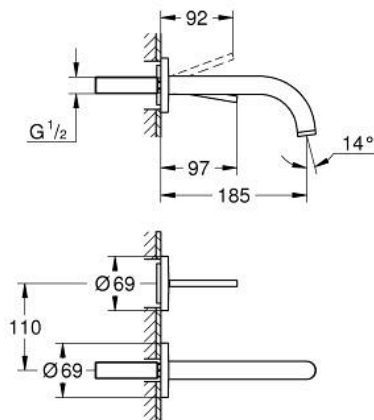

## 29 410 MS0 ATRIO TWO-HOLE BASIN MIXER JOYSTICK

### PRODUCT DESCRIPTION

- Colour: satin steel
- wall mounted
- without roughing-in set 23 429 (please order separately)
- GROHE FeatherControl Joystick cartridge
- GROHE LongLife finish
- GROHE EcoJoy - less water, perfect flow
- maximum flow rate (at 3 bar): 5 l/min
- centre distance 110 mm
- projection 185 mm

## 29 410 MS0 ATRIO TWO-HOLE BASIN MIXER JOYSTICK

**SPARE PARTS**, October 2022 – now

1: Flow straightener (Spare part-nr. 48408000)

2: Extension-set, 25 mm (Spare part-nr. 46901000)\*

\* Optional accessories