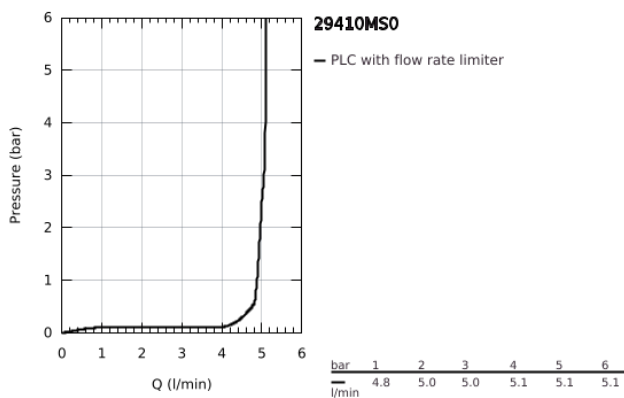

## 29 410 MS0 ATRIO TWO-HOLE BASIN MIXER JOYSTICK

### PRODUCT DESCRIPTION

- Colour: satin steel
- wall mounted
- without roughing-in set 23 429 (please order separately)
- GROHE FeatherControl Joystick cartridge
- GROHE LongLife finish
- GROHE EcoJoy - less water, perfect flow
- maximum flow rate (at 3 bar): 5 l/min
- centre distance 110 mm
- projection 185 mm