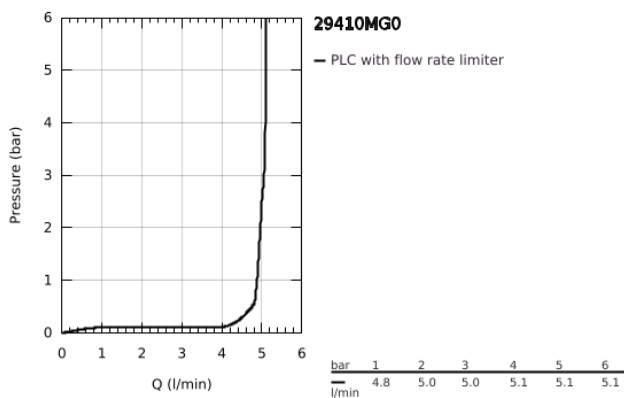

## 29 410 MG0 ATRIO TWO-HOLE BASIN MIXER JOYSTICK

### PRODUCT DESCRIPTION

- Colour: satin graphite
- wall mounted
- without roughing-in set 23 429 (please order separately)
- GROHE FeatherControl Joystick cartridge
- GROHE LongLife finish
- GROHE EcoJoy - less water, perfect flow
- maximum flow rate (at 3 bar): 5 l/min
- centre distance 110 mm
- projection 185 mm