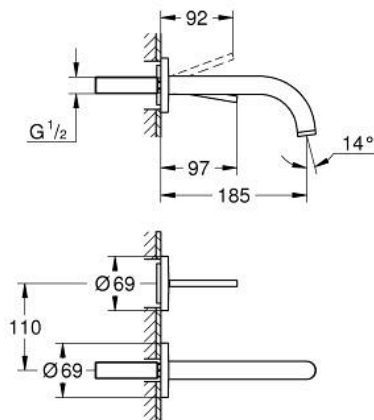

## 29 410 MG0 ATRIO TWO-HOLE BASIN MIXER JOYSTICK

### PRODUCT DESCRIPTION

- Colour: satin graphite
- wall mounted
- without roughing-in set 23 429 (please order separately)
- GROHE FeatherControl Joystick cartridge
- GROHE LongLife finish
- GROHE EcoJoy - less water, perfect flow
- maximum flow rate (at 3 bar): 5 l/min
- centre distance 110 mm
- projection 185 mm

## 29 410 MG0 ATRIO TWO-HOLE BASIN MIXER JOYSTICK

**SPARE PARTS**, October 2021 – now

1: Flow straightener (Spare part-nr. 48408000)

2: Extension-set, 25 mm (Spare part-nr. 46901000)\*

\* Optional accessories