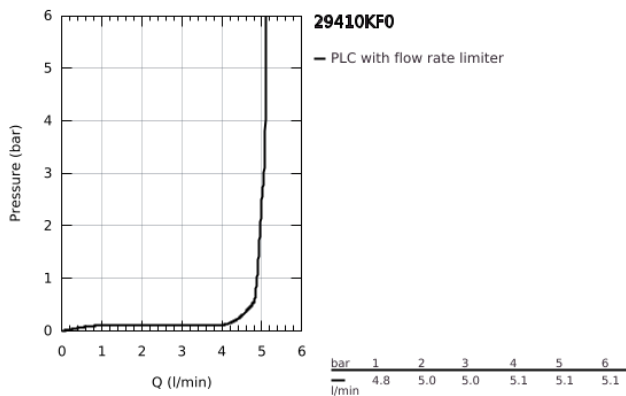

29 410 KF0 ATRIO TWO-HOLE BASIN MIXER JOYSTICK

PRODUCT DESCRIPTION

- Colour: phantom black
- wall mounted
- without roughing-in set 23 429 (please order separately)
- GROHE FeatherControl Joystick cartridge
- GROHE EcoJoy - less water, perfect flow
- maximum flow rate (at 3 bar): 5 l/min
- centre distance 110 mm
- projection 185 mm

29 410 KF0 ATRIO TWO-HOLE BASIN MIXER JOYSTICK

SPARE PARTS, January 2024 – now

1: Flow straightener (Spare part-nr. 48408000)

2: Extension-set, 25 mm (Spare part-nr. 46901000)*

* Optional accessories