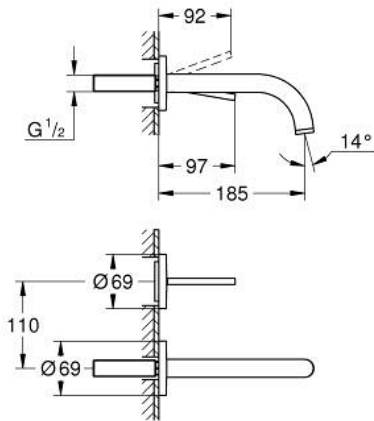

29 410 KF0 ATRIO TWO-HOLE BASIN MIXER JOYSTICK

PRODUCT DESCRIPTION

- Colour: phantom black
- wall mounted
- without roughing-in set 23 429 (please order separately)
- GROHE FeatherControl Joystick cartridge
- GROHE EcoJoy - less water, perfect flow
- maximum flow rate (at 3 bar): 5 l/min
- centre distance 110 mm
- projection 185 mm

29 410 KF0 ATRIO TWO-HOLE BASIN MIXER JOYSTICK

SPARE PARTS, January 2024 – now

1: Flow straightener (Spare part-nr. 48408000)

2: Extension-set, 25 mm (Spare part-nr. 46901000)*

* Optional accessories