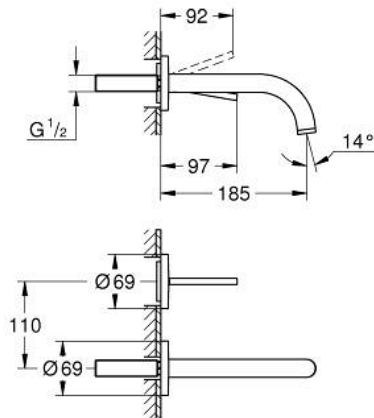

## 29 410 GN0 ATRIO TWO-HOLE BASIN MIXER JOYSTICK

### PRODUCT DESCRIPTION

- Colour: brushed cool sunrise
- wall mounted
- without roughing-in set 23 429 (please order separately)
- GROHE FeatherControl Joystick cartridge
- GROHE LongLife finish
- GROHE EcoJoy - less water, perfect flow
- maximum flow rate (at 3 bar): 5 l/min
- centre distance 110 mm
- projection 185 mm

## 29 410 GN0 ATRIO TWO-HOLE BASIN MIXER JOYSTICK

**SPARE PARTS**, November 2022 – now

1: Flow straightener (Spare part-nr. 48408000)

2: Extension-set, 25 mm (Spare part-nr. 46901000)\*

\* Optional accessories