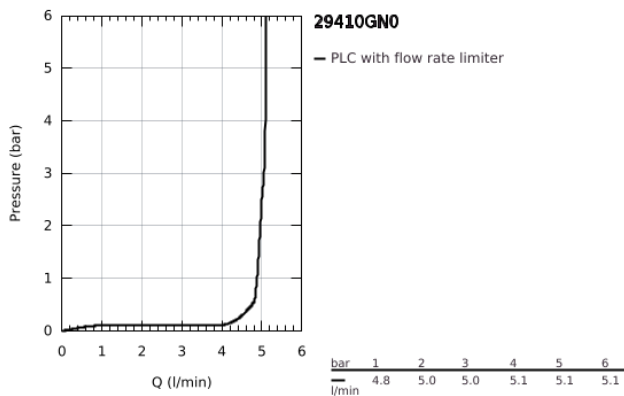

## 29 410 GN0 ATRIO TWO-HOLE BASIN MIXER JOYSTICK

### PRODUCT DESCRIPTION

- Colour: brushed cool sunrise
- wall mounted
- without roughing-in set 23 429 (please order separately)
- GROHE FeatherControl Joystick cartridge
- GROHE LongLife finish
- GROHE EcoJoy - less water, perfect flow
- maximum flow rate (at 3 bar): 5 l/min
- centre distance 110 mm
- projection 185 mm