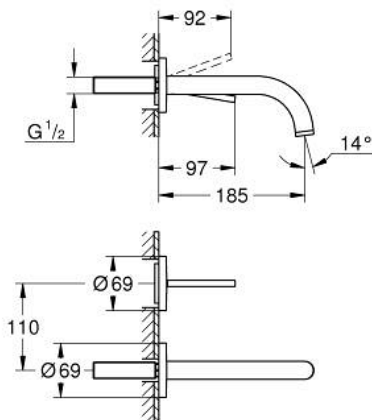

## 29 410 DL0 ATRIO TWO-HOLE BASIN MIXER JOYSTICK

### PRODUCT DESCRIPTION

- Colour: brushed warm sunset
- wall mounted
- without roughing-in set 23 429 (please order separately)
- GROHE FeatherControl Joystick cartridge
- GROHE LongLife finish
- GROHE EcoJoy - less water, perfect flow
- maximum flow rate (at 3 bar): 5 l/min
- centre distance 110 mm
- projection 185 mm

## 29 410 DL0 ATRIO TWO-HOLE BASIN MIXER JOYSTICK

**SPARE PARTS**, November 2022 – now

1: Flow straightener (Spare part-nr. 48408000)

2: Extension-set, 25 mm (Spare part-nr. 46901000)\*

\* Optional accessories