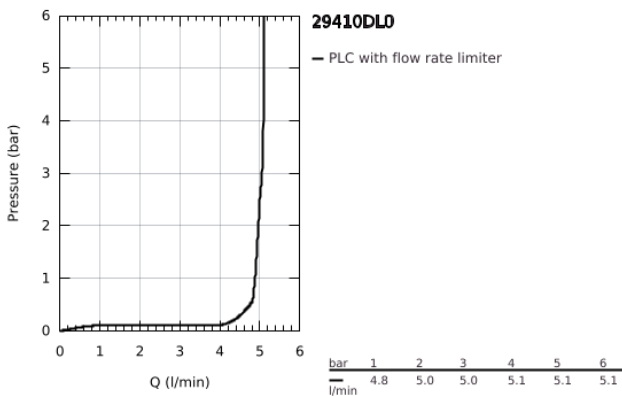

## 29 410 DL0 ATRIO TWO-HOLE BASIN MIXER JOYSTICK

### PRODUCT DESCRIPTION

- Colour: brushed warm sunset
- wall mounted
- without roughing-in set 23 429 (please order separately)
- GROHE FeatherControl Joystick cartridge
- GROHE LongLife finish
- GROHE EcoJoy - less water, perfect flow
- maximum flow rate (at 3 bar): 5 l/min
- centre distance 110 mm
- projection 185 mm