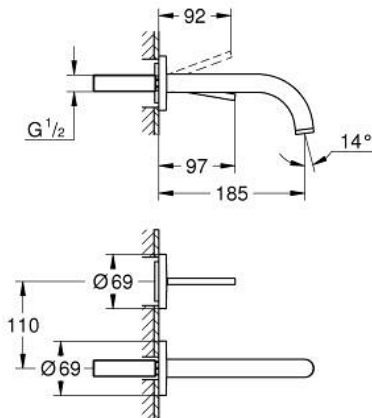

29 410 000 ATRIO TWO-HOLE BASIN MIXER JOYSTICK

PRODUCT DESCRIPTION

- Colour: chrome
- wall mounted
- without roughing-in set 23 429 (please order separately)
- GROHE FeatherControl Joystick cartridge
- GROHE LongLife finish
- GROHE EcoJoy - less water, perfect flow
- maximum flow rate (at 3 bar): 5 l/min
- centre distance 110 mm
- projection 185 mm

29 410 000 ATRIO TWO-HOLE BASIN MIXER JOYSTICK

SPARE PARTS, October 2021 – now

1: Flow straightener (Spare part-nr. 48408000)

2: Extension-set, 25 mm (Spare part-nr. 46901000)*

* Optional accessories