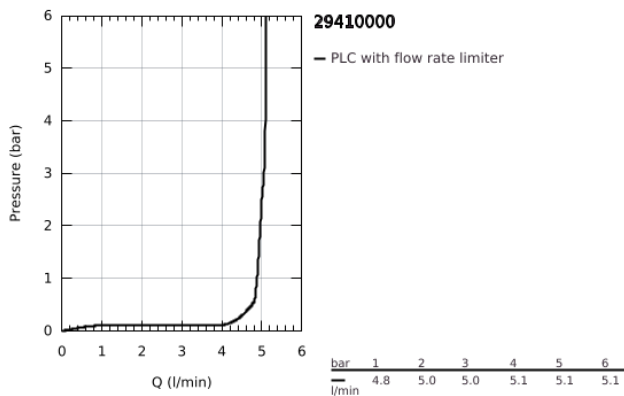

29 410 000 ATRIO TWO-HOLE BASIN MIXER JOYSTICK

PRODUCT DESCRIPTION

- Colour: chrome
- wall mounted
- without roughing-in set 23 429 (please order separately)
- GROHE FeatherControl Joystick cartridge
- GROHE LongLife finish
- GROHE EcoJoy - less water, perfect flow
- maximum flow rate (at 3 bar): 5 l/min
- centre distance 110 mm
- projection 185 mm

29 410 000 ATRIO TWO-HOLE BASIN MIXER JOYSTICK

SPARE PARTS, October 2021 – now

1: Flow straightener (Spare part-nr. 48408000)

2: Extension-set, 25 mm (Spare part-nr. 46901000)*

* Optional accessories