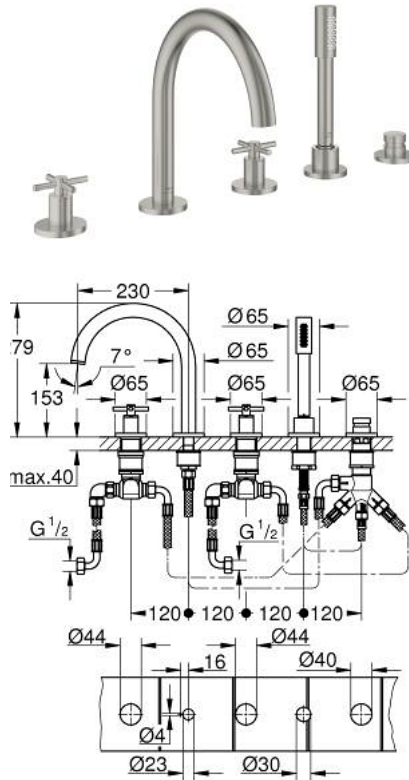

29 408 MS0 ATRIO 5-HOLE BATH/SHOWER COMBINATION

PRODUCT DESCRIPTION

- Colour: satin steel
- ceramic headparts 1/2", 90°
- GROHE LongLife finish
- pre-assembled spout fixing
- with cross handles
- bath spout with mousseur and diverter bath/shower
- hand shower Rainshower Aqua Stick 6.5 l/min
- shower hose 2000 mm
- flexible connection hoses
- connection for shower hose
- protected against backflow
- can be used with 29 037
- Sets of caps with "H" and "C" marking and without marking