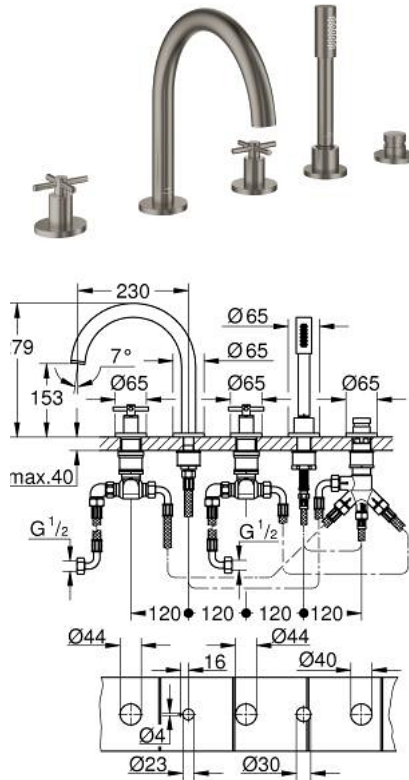

29 408 MG0 ATRIO 5-HOLE BATH/SHOWER COMBINATION

PRODUCT DESCRIPTION

- Colour: satin graphite
- ceramic headparts 1/2", 90°
- GROHE LongLife finish
- pre-assembled spout fixing
- with cross handles
- bath spout with mousseur and diverter bath/shower
- hand shower Rainshower Aqua Stick 6.5 l/min
- shower hose 2000 mm
- flexible connection hoses
- connection for shower hose
- protected against backflow
- can be used with 29 037
- Sets of caps with "H" and "C" marking and without marking