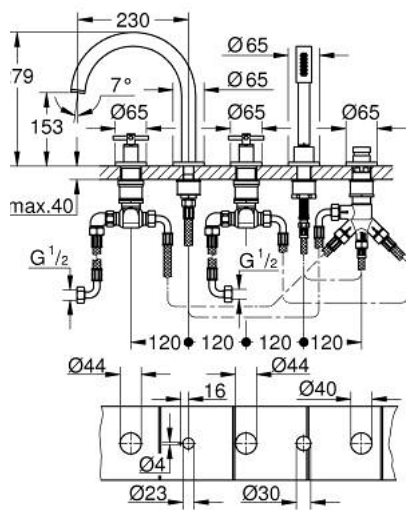

## 29 408 KF0 ATRIO 5-HOLE BATH/SHOWER COMBINATION

### PRODUCT DESCRIPTION

- Colour: phantom black
- ceramic headparts 1/2", 90°
- pre-assembled spout fixing
- with cross handles
- bath spout with mousseur and diverter bath/shower
- hand shower Rainshower Aqua Stick 6.5 l/min
- shower hose 2000 mm
- flexible connection hoses
- connection for shower hose
- protected against backflow
- can be used with 29 037
- Sets of caps with "H" and "C" marking and without marking

### SPARE PARTS, January 2024 – now

- 1: Cross handle bath (Spare part-nr. 14217KF0)
  - 2: Escutcheon (Spare part-nr. 101351KF00)
  - 3: Ceramic headpart 3/4" 180° (Spare part-nr. 45888000)
  - 4: Valve seat 3/4" (Spare part-nr. 45345000)
  - 5: Repl. kit for shank fastening (Spare part-nr. 45444000)
  - 6: Tube (Spare part-nr. 48019000)
  - 7: Outlet (Spare part-nr. 101350KF00)
  - 7.1: Mousseur (Spare part-nr. 13926000)
  - 8: Tube (Spare part-nr. 48018000)
  - 9: Ceramic headpart 3/4" 180° (Spare part-nr. 45887000)
  - 10: Dirt strainer (Spare part-nr. 0700200M)
  - 11: Cone nut (Spare part-nr. 08864KU0)
  - 12: Spring (Spare part-nr. 00869000)
  - 13: Metal hose (Spare part-nr. 28146000)
  - 14: Diverter knob (Spare part-nr. 48411KF0)
  - 15: Diverter (Spare part-nr. 45443000)
  - 15.1: Sealing washer Ø6 x Ø2 (Spare part-nr. 0128300M)
  - 15.2: Sealing washer (Spare part-nr. 0120500M)
  - 16: Non-return valve (Spare part-nr. 08565000)
  - 17: Tube (Spare part-nr. 07300000)
  - 18: Socket Spanner (Spare part-nr. 19332000)\*
- \* Optional accessories