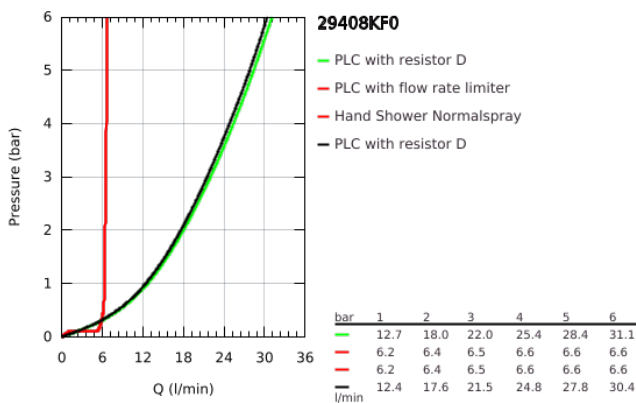

### PRODUCT DESCRIPTION

- Colour: phantom black
- ceramic headparts 1/2", 90°
- pre-assembled spout fixing
- with cross handles
- bath spout with mousseur and diverter bath/shower
- hand shower Rainshower Aqua Stick 6.5 l/min
- shower hose 2000 mm
- flexible connection hoses
- connection for shower hose
- protected against backflow
- can be used with 29 037
- Sets of caps with "H" and "C" marking and without marking