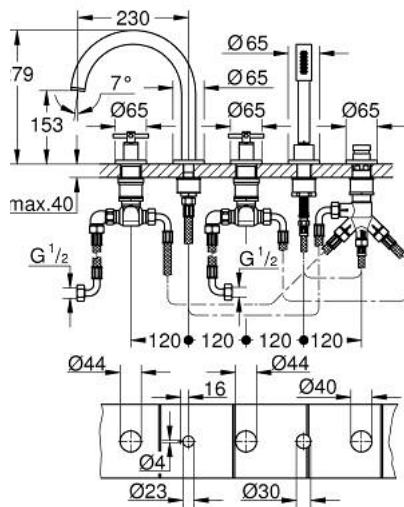

29 408 GN0 ATRIO 5-HOLE BATH/SHOWER COMBINATION

PRODUCT DESCRIPTION

- Colour: brushed cool sunrise
- ceramic headparts 1/2", 90°
- GROHE LongLife finish
- pre-assembled spout fixing
- with cross handles
- bath spout with mousseur and diverter bath/shower
- hand shower Rainshower Aqua Stick 6.5 l/min
- shower hose 2000 mm
- flexible connection hoses
- connection for shower hose
- protected against backflow
- can be used with 29 037
- Sets of caps with "H" and "C" marking and without marking

29 408 GN0 ATRIO 5-HOLE BATH/SHOWER COMBINATION

SPARE PARTS, November 2022 – now

- 1: Cross handle bath (Spare part-nr. 14217GN0)
 - 2: Escutcheon (Spare part-nr. 101351GN00)
 - 3: Ceramic headpart 3/4" 180° (Spare part-nr. 45888000)
 - 4: Valve seat 3/4" (Spare part-nr. 45345000)
 - 5: Repl. kit for shank fastening (Spare part-nr. 45444000)
 - 6: Tube (Spare part-nr. 48019000)
 - 7: Outlet (Spare part-nr. 101350GN00)
 - 7.1: Mousseur (Spare part-nr. 13926000)
 - 8: Tube (Spare part-nr. 48018000)
 - 9: Ceramic headpart 3/4" 180° (Spare part-nr. 45887000)
 - 10: Dirt strainer (Spare part-nr. 0700200M)
 - 11: Cone nut (Spare part-nr. 08864GN0)
 - 12: Spring (Spare part-nr. 00869000)
 - 13: Metal hose (Spare part-nr. 28146000)
 - 14: Diverter knob (Spare part-nr. 48411GN0)
 - 15: Diverter (Spare part-nr. 45443000)
 - 15.1: Sealing washer Ø6 x Ø2 (Spare part-nr. 0128300M)
 - 15.2: Sealing washer (Spare part-nr. 0120500M)
 - 16: Non-return valve (Spare part-nr. 08565000)
 - 17: Tube (Spare part-nr. 07300000)
 - 18: Socket Spanner (Spare part-nr. 19332000)*
- * Optional accessories