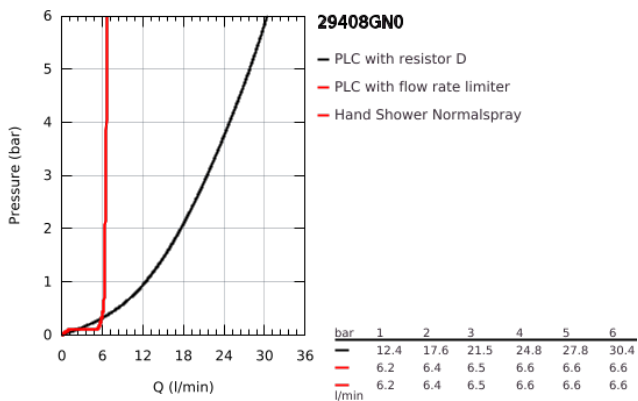

29 408 GN0 ATRIO 5-HOLE BATH/SHOWER COMBINATION

PRODUCT DESCRIPTION

- Colour: brushed cool sunrise
- ceramic headparts 1/2", 90°
- GROHE LongLife finish
- pre-assembled spout fixing
- with cross handles
- bath spout with mousseur and diverter bath/shower
- hand shower Rainshower Aqua Stick 6.5 l/min
- shower hose 2000 mm
- flexible connection hoses
- connection for shower hose
- protected against backflow
- can be used with 29 037
- Sets of caps with "H" and "C" marking and without marking

29 408 GN0 ATRIO 5-HOLE BATH/SHOWER COMBINATION

SPARE PARTS, November 2022 – now

- 1: Cross handle bath (Spare part-nr. 14217GN0)
 - 2: Escutcheon (Spare part-nr. 101351GN00)
 - 3: Ceramic headpart 3/4" 180° (Spare part-nr. 45888000)
 - 4: Valve seat 3/4" (Spare part-nr. 45345000)
 - 5: Repl. kit for shank fastening (Spare part-nr. 45444000)
 - 6: Tube (Spare part-nr. 48019000)
 - 7: Outlet (Spare part-nr. 101350GN00)
 - 7.1: Mousseur (Spare part-nr. 13926000)
 - 8: Tube (Spare part-nr. 48018000)
 - 9: Ceramic headpart 3/4" 180° (Spare part-nr. 45887000)
 - 10: Dirt strainer (Spare part-nr. 0700200M)
 - 11: Cone nut (Spare part-nr. 08864GN0)
 - 12: Spring (Spare part-nr. 00869000)
 - 13: Metal hose (Spare part-nr. 28146000)
 - 14: Diverter knob (Spare part-nr. 48411GN0)
 - 15: Diverter (Spare part-nr. 45443000)
 - 15.1: Sealing washer Ø6 x Ø2 (Spare part-nr. 0128300M)
 - 15.2: Sealing washer (Spare part-nr. 0120500M)
 - 16: Non-return valve (Spare part-nr. 08565000)
 - 17: Tube (Spare part-nr. 07300000)
 - 18: Socket Spanner (Spare part-nr. 19332000)*
- * Optional accessories