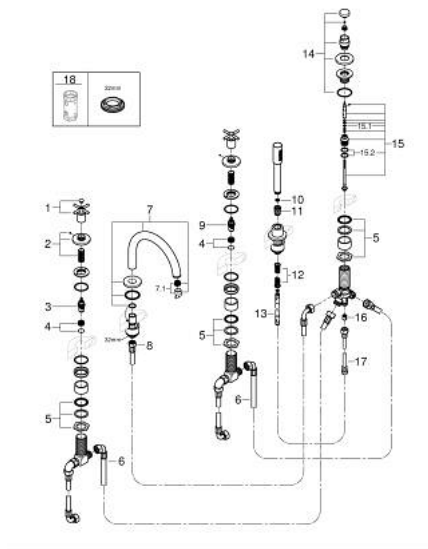

29 408 GN0 ATRIO 5-HOLE BATH/SHOWER COMBINATION

PRODUCT DESCRIPTION

- Colour: brushed cool sunrise
- ceramic headparts 1/2", 90°
- GROHE LongLife finish
- pre-assembled spout fixing
- with cross handles
- bath spout with mousseur and diverter bath/shower
- hand shower Rainshower Aqua Stick 6.5 l/min
- shower hose 2000 mm
- flexible connection hoses
- connection for shower hose
- protected against backflow
- can be used with 29 037
- Sets of caps with "H" and "C" marking and without marking

29 408 GN0 ATRIO 5-HOLE BATH/SHOWER COMBINATION

SPARE PARTS, November 2022 – now

- 1: Cross handle bath (Spare part-nr. 14217GN0)
 - 2: Escutcheon (Spare part-nr. 101351GN00)
 - 3: Ceramic headpart 3/4" 180° (Spare part-nr. 45888000)
 - 4: Valve seat 3/4" (Spare part-nr. 45345000)
 - 5: Repl. kit for shank fastening (Spare part-nr. 45444000)
 - 6: Tube (Spare part-nr. 48019000)
 - 7: Outlet (Spare part-nr. 101350GN00)
 - 7.1: Mousseur (Spare part-nr. 13926000)
 - 8: Tube (Spare part-nr. 48018000)
 - 9: Ceramic headpart 3/4" 180° (Spare part-nr. 45887000)
 - 10: Dirt strainer (Spare part-nr. 0700200M)
 - 11: Cone nut (Spare part-nr. 08864GN0)
 - 12: Spring (Spare part-nr. 00869000)
 - 13: Metal hose (Spare part-nr. 28146000)
 - 14: Diverter knob (Spare part-nr. 48411GN0)
 - 15: Diverter (Spare part-nr. 45443000)
 - 15.1: Sealing washer Ø6 x Ø2 (Spare part-nr. 0128300M)
 - 15.2: Sealing washer (Spare part-nr. 0120500M)
 - 16: Non-return valve (Spare part-nr. 08565000)
 - 17: Tube (Spare part-nr. 07300000)
 - 18: Socket Spanner (Spare part-nr. 19332000)*
- * Optional accessories