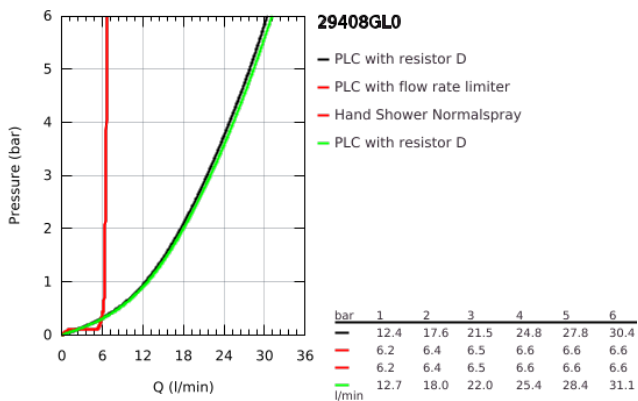

### PRODUCT DESCRIPTION

- Colour: cool sunrise
- ceramic headparts 1/2", 90°
- GROHE LongLife finish
- pre-assembled spout fixing
- with cross handles
- bath spout with mousseur and diverter bath/shower
- hand shower Rainshower Aqua Stick 6.5 l/min
- shower hose 2000 mm
- flexible connection hoses
- connection for shower hose
- protected against backflow
- can be used with 29 037
- Sets of caps with "H" and "C" marking and without marking