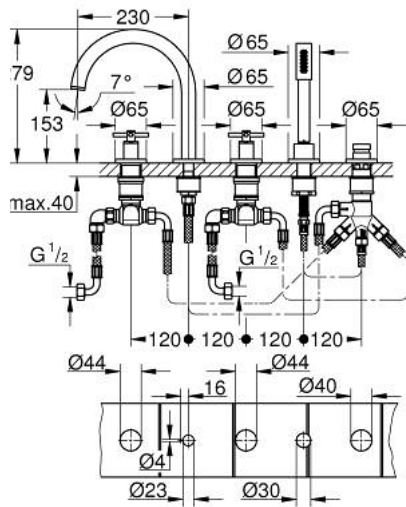

## 29 408 GL0 ATRIO 5-HOLE BATH/SHOWER COMBINATION

### PRODUCT DESCRIPTION

- Colour: cool sunrise
- ceramic headparts 1/2", 90°
- GROHE LongLife finish
- pre-assembled spout fixing
- with cross handles
- bath spout with mousseur and diverter bath/shower
- hand shower Rainshower Aqua Stick 6.5 l/min
- shower hose 2000 mm
- flexible connection hoses
- connection for shower hose
- protected against backflow
- can be used with 29 037
- Sets of caps with "H" and "C" marking and without marking

### SPARE PARTS, October 2021 – now

- 1: Cross handle bath (Spare part-nr. 14217GL0)
  - 2: Escutcheon (Spare part-nr. 101351GL00)
  - 3: Ceramic headpart 3/4" 180° (Spare part-nr. 45888000)
  - 4: Valve seat 3/4" (Spare part-nr. 45345000)
  - 5: Repl. kit for shank fastening (Spare part-nr. 45444000)
  - 6: Tube (Spare part-nr. 48019000)
  - 7: Outlet (Spare part-nr. 101350GL00)
  - 7.1: Mousseur (Spare part-nr. 13926000)
  - 8: Tube (Spare part-nr. 48018000)
  - 9: Ceramic headpart 3/4" 180° (Spare part-nr. 45887000)
  - 10: Dirt strainer (Spare part-nr. 0700200M)
  - 11: Cone nut (Spare part-nr. 08864GL0)
  - 12: Spring (Spare part-nr. 00869000)
  - 13: Metal hose (Spare part-nr. 28146000)
  - 14: Diverter knob (Spare part-nr. 48411GL0)
  - 15: Diverter (Spare part-nr. 45443000)
  - 15.1: Sealing washer Ø6 x Ø2 (Spare part-nr. 0128300M)
  - 15.2: Sealing washer (Spare part-nr. 0120500M)
  - 16: Non-return valve (Spare part-nr. 08565000)
  - 17: Tube (Spare part-nr. 07300000)
  - 18: Socket Spanner (Spare part-nr. 19332000)\*
- \* Optional accessories