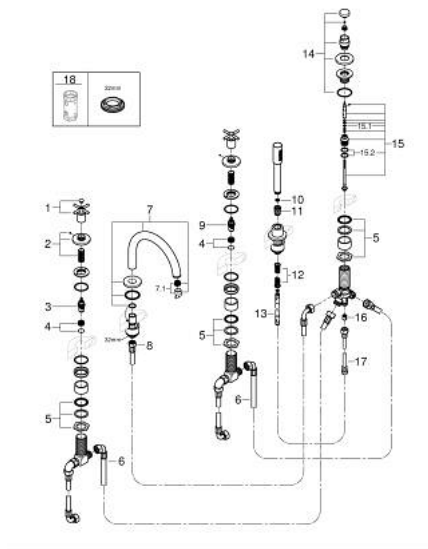

29 408 DL0 ATRIO 5-HOLE BATH/Shower COMBINATION

PRODUCT DESCRIPTION

- Colour: brushed warm sunset
- ceramic headparts 1/2", 90°
- GROHE LongLife finish
- pre-assembled spout fixing
- with cross handles
- bath spout with mousseur and diverter bath/shower
- hand shower Rainshower Aqua Stick 6.5 l/min
- shower hose 2000 mm
- flexible connection hoses
- connection for shower hose
- protected against backflow
- can be used with 29 037
- Sets of caps with "H" and "C" marking and without marking

29 408 DL0 ATRIO 5-HOLE BATH/SHOWER COMBINATION

SPARE PARTS, November 2022 – now

- 1: Cross handle bath (Spare part-nr. 14217DL0)
 - 2: Escutcheon (Spare part-nr. 101351DL00)
 - 3: Ceramic headpart 3/4" 180° (Spare part-nr. 45888000)
 - 4: Valve seat 3/4" (Spare part-nr. 45345000)
 - 5: Repl. kit for shank fastening (Spare part-nr. 45444000)
 - 6: Tube (Spare part-nr. 48019000)
 - 7: Outlet (Spare part-nr. 101350DL00)
 - 7.1: Mousseur (Spare part-nr. 13926000)
 - 8: Tube (Spare part-nr. 48018000)
 - 9: Ceramic headpart 3/4" 180° (Spare part-nr. 45887000)
 - 10: Dirt strainer (Spare part-nr. 0700200M)
 - 11: Cone nut (Spare part-nr. 08864DL0)
 - 12: Spring (Spare part-nr. 00869000)
 - 13: Metal hose (Spare part-nr. 28146000)
 - 14: Diverter knob (Spare part-nr. 48411DL0)
 - 15: Diverter (Spare part-nr. 45443000)
 - 15.1: Sealing washer Ø6 x Ø2 (Spare part-nr. 0128300M)
 - 15.2: Sealing washer (Spare part-nr. 0120500M)
 - 16: Non-return valve (Spare part-nr. 08565000)
 - 17: Tube (Spare part-nr. 07300000)
 - 18: Socket Spanner (Spare part-nr. 19332000)*
- * Optional accessories