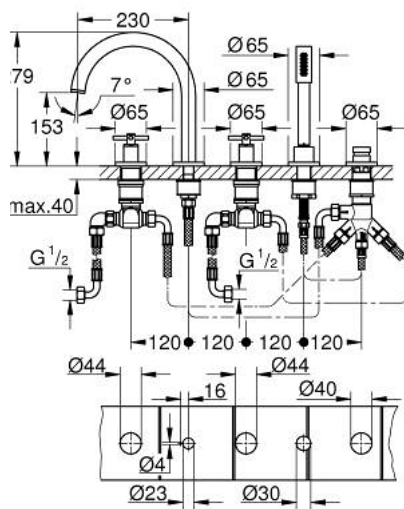

29 408 DL0 ATRIO 5-HOLE BATH/Shower COMBINATION

PRODUCT DESCRIPTION

- Colour: brushed warm sunset
- ceramic headparts 1/2", 90°
- GROHE LongLife finish
- pre-assembled spout fixing
- with cross handles
- bath spout with mousseur and diverter bath/shower
- hand shower Rainshower Aqua Stick 6.5 l/min
- shower hose 2000 mm
- flexible connection hoses
- connection for shower hose
- protected against backflow
- can be used with 29 037
- Sets of caps with "H" and "C" marking and without marking

29 408 DL0 ATRIO 5-HOLE BATH/SHOWER COMBINATION

SPARE PARTS, November 2022 – now

- 1: Cross handle bath (Spare part-nr. 14217DL0)
 - 2: Escutcheon (Spare part-nr. 101351DL00)
 - 3: Ceramic headpart 3/4" 180° (Spare part-nr. 45888000)
 - 4: Valve seat 3/4" (Spare part-nr. 45345000)
 - 5: Repl. kit for shank fastening (Spare part-nr. 45444000)
 - 6: Tube (Spare part-nr. 48019000)
 - 7: Outlet (Spare part-nr. 101350DL00)
 - 7.1: Mousseur (Spare part-nr. 13926000)
 - 8: Tube (Spare part-nr. 48018000)
 - 9: Ceramic headpart 3/4" 180° (Spare part-nr. 45887000)
 - 10: Dirt strainer (Spare part-nr. 0700200M)
 - 11: Cone nut (Spare part-nr. 08864DL0)
 - 12: Spring (Spare part-nr. 00869000)
 - 13: Metal hose (Spare part-nr. 28146000)
 - 14: Diverter knob (Spare part-nr. 48411DL0)
 - 15: Diverter (Spare part-nr. 45443000)
 - 15.1: Sealing washer Ø6 x Ø2 (Spare part-nr. 0128300M)
 - 15.2: Sealing washer (Spare part-nr. 0120500M)
 - 16: Non-return valve (Spare part-nr. 08565000)
 - 17: Tube (Spare part-nr. 07300000)
 - 18: Socket Spanner (Spare part-nr. 19332000)*
- * Optional accessories