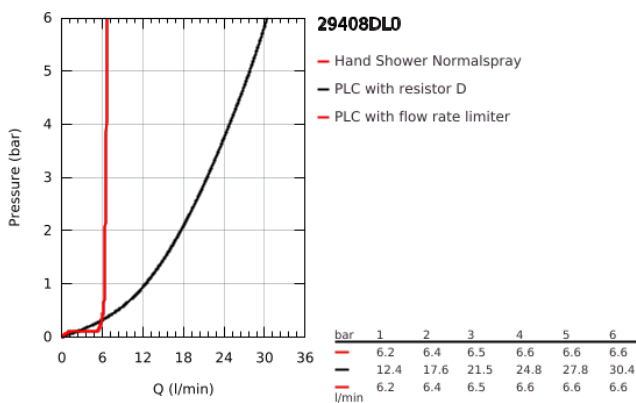

29 408 DL0 ATRIO 5-HOLE BATH/Shower COMBINATION

PRODUCT DESCRIPTION

- Colour: brushed warm sunset
- ceramic headparts 1/2", 90°
- GROHE LongLife finish
- pre-assembled spout fixing
- with cross handles
- bath spout with mousseur and diverter bath/shower
- hand shower Rainshower Aqua Stick 6.5 l/min
- shower hose 2000 mm
- flexible connection hoses
- connection for shower hose
- protected against backflow
- can be used with 29 037
- Sets of caps with "H" and "C" marking and without marking

29 408 DL0 ATRIO 5-HOLE BATH/SHOWER COMBINATION

SPARE PARTS, November 2022 – now

- 1: Cross handle bath (Spare part-nr. 14217DL0)
 - 2: Escutcheon (Spare part-nr. 101351DL00)
 - 3: Ceramic headpart 3/4" 180° (Spare part-nr. 45888000)
 - 4: Valve seat 3/4" (Spare part-nr. 45345000)
 - 5: Repl. kit for shank fastening (Spare part-nr. 45444000)
 - 6: Tube (Spare part-nr. 48019000)
 - 7: Outlet (Spare part-nr. 101350DL00)
 - 7.1: Mousseur (Spare part-nr. 13926000)
 - 8: Tube (Spare part-nr. 48018000)
 - 9: Ceramic headpart 3/4" 180° (Spare part-nr. 45887000)
 - 10: Dirt strainer (Spare part-nr. 0700200M)
 - 11: Cone nut (Spare part-nr. 08864DL0)
 - 12: Spring (Spare part-nr. 00869000)
 - 13: Metal hose (Spare part-nr. 28146000)
 - 14: Diverter knob (Spare part-nr. 48411DL0)
 - 15: Diverter (Spare part-nr. 45443000)
 - 15.1: Sealing washer Ø6 x Ø2 (Spare part-nr. 0128300M)
 - 15.2: Sealing washer (Spare part-nr. 0120500M)
 - 16: Non-return valve (Spare part-nr. 08565000)
 - 17: Tube (Spare part-nr. 07300000)
 - 18: Socket Spanner (Spare part-nr. 19332000)*
- * Optional accessories