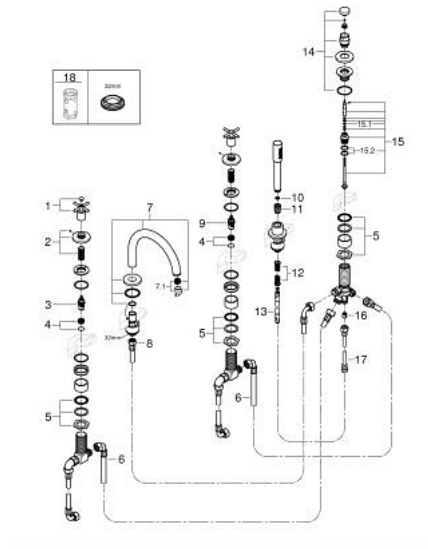

29 408 DC0 ATRIO 5-HOLE BATH/SHOWER COMBINATION

PRODUCT DESCRIPTION

- Colour: supersteel
- ceramic headparts 1/2", 90°
- GROHE LongLife finish
- pre-assembled spout fixing
- with cross handles
- bath spout with mousseur and diverter bath/shower
- hand shower Rainshower Aqua Stick 6.5 l/min
- shower hose 2000 mm
- flexible connection hoses
- connection for shower hose
- protected against backflow
- can be used with 29 037
- Sets of caps with "H" and "C" marking and without marking

29 408 DC0 ATRIO 5-HOLE BATH/SHOWER COMBINATION

SPARE PARTS, October 2021 – now

- 1: Cross handle bath (Spare part-nr. 14217DC0)
 - 2: Escutcheon (Spare part-nr. 101351DC00)
 - 3: Ceramic headpart 3/4" 180° (Spare part-nr. 45888000)
 - 4: Valve seat 3/4" (Spare part-nr. 45345000)
 - 5: Repl. kit for shank fastening (Spare part-nr. 45444000)
 - 6: Tube (Spare part-nr. 48019000)
 - 7: Outlet (Spare part-nr. 101350DC00)
 - 7.1: Mousseur (Spare part-nr. 13926000)
 - 8: Tube (Spare part-nr. 48018000)
 - 9: Ceramic headpart 3/4" 180° (Spare part-nr. 45887000)
 - 10: Dirt strainer (Spare part-nr. 0700200M)
 - 11: Cone nut (Spare part-nr. 08864DC0)
 - 12: Spring (Spare part-nr. 00869000)
 - 13: Metal hose (Spare part-nr. 28146000)
 - 14: Diverter knob (Spare part-nr. 48411DC0)
 - 15: Diverter (Spare part-nr. 45443000)
 - 15.1: Sealing washer Ø6 x Ø2 (Spare part-nr. 0128300M)
 - 15.2: Sealing washer (Spare part-nr. 0120500M)
 - 16: Non-return valve (Spare part-nr. 08565000)
 - 17: Tube (Spare part-nr. 07300000)
 - 18: Socket Spanner (Spare part-nr. 19332000)*
- * Optional accessories