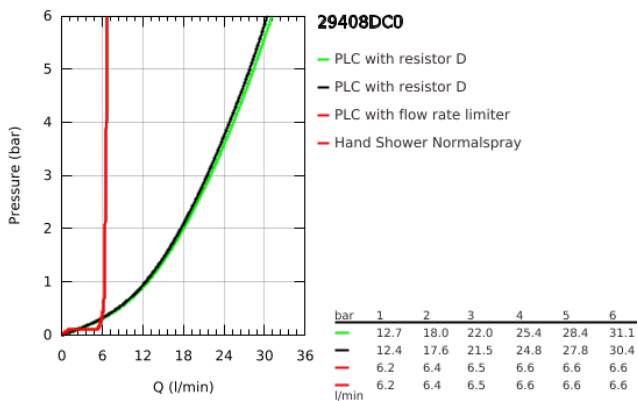

29 408 DC0 ATRIO 5-HOLE BATH/SHOWER COMBINATION

PRODUCT DESCRIPTION

- Colour: supersteel
- ceramic headparts 1/2", 90°
- GROHE LongLife finish
- pre-assembled spout fixing
- with cross handles
- bath spout with mousseur and diverter bath/shower
- hand shower Rainshower Aqua Stick 6.5 l/min
- shower hose 2000 mm
- flexible connection hoses
- connection for shower hose
- protected against backflow
- can be used with 29 037
- Sets of caps with "H" and "C" marking and without marking

29 408 DC0 ATRIO 5-HOLE BATH/SHOWER COMBINATION

SPARE PARTS, October 2021 – now

- 1: Cross handle bath (Spare part-nr. 14217DC0)
 - 2: Escutcheon (Spare part-nr. 101351DC00)
 - 3: Ceramic headpart 3/4" 180° (Spare part-nr. 45888000)
 - 4: Valve seat 3/4" (Spare part-nr. 45345000)
 - 5: Repl. kit for shank fastening (Spare part-nr. 45444000)
 - 6: Tube (Spare part-nr. 48019000)
 - 7: Outlet (Spare part-nr. 101350DC00)
 - 7.1: Mousseur (Spare part-nr. 13926000)
 - 8: Tube (Spare part-nr. 48018000)
 - 9: Ceramic headpart 3/4" 180° (Spare part-nr. 45887000)
 - 10: Dirt strainer (Spare part-nr. 0700200M)
 - 11: Cone nut (Spare part-nr. 08864DC0)
 - 12: Spring (Spare part-nr. 00869000)
 - 13: Metal hose (Spare part-nr. 28146000)
 - 14: Diverter knob (Spare part-nr. 48411DC0)
 - 15: Diverter (Spare part-nr. 45443000)
 - 15.1: Sealing washer Ø6 x Ø2 (Spare part-nr. 0128300M)
 - 15.2: Sealing washer (Spare part-nr. 0120500M)
 - 16: Non-return valve (Spare part-nr. 08565000)
 - 17: Tube (Spare part-nr. 07300000)
 - 18: Socket Spanner (Spare part-nr. 19332000)*
- * Optional accessories