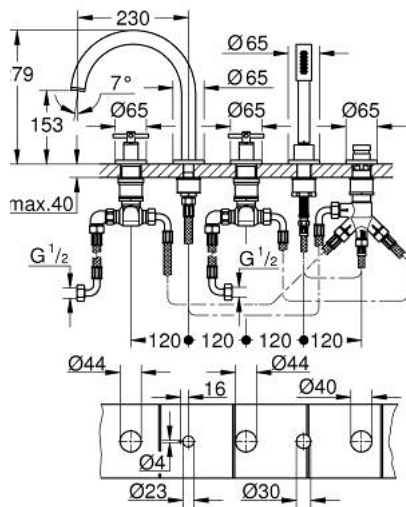

29 408 DC0 ATRIO 5-HOLE BATH/SHOWER COMBINATION

PRODUCT DESCRIPTION

- Colour: supersteel
- ceramic headparts 1/2", 90°
- GROHE LongLife finish
- pre-assembled spout fixing
- with cross handles
- bath spout with mousseur and diverter bath/shower
- hand shower Rainshower Aqua Stick 6.5 l/min
- shower hose 2000 mm
- flexible connection hoses
- connection for shower hose
- protected against backflow
- can be used with 29 037
- Sets of caps with "H" and "C" marking and without marking

29 408 DC0 ATRIO 5-HOLE BATH/SHOWER COMBINATION

SPARE PARTS, October 2021 – now

- 1: Cross handle bath (Spare part-nr. 14217DC0)
 - 2: Escutcheon (Spare part-nr. 101351DC00)
 - 3: Ceramic headpart 3/4" 180° (Spare part-nr. 45888000)
 - 4: Valve seat 3/4" (Spare part-nr. 45345000)
 - 5: Repl. kit for shank fastening (Spare part-nr. 45444000)
 - 6: Tube (Spare part-nr. 48019000)
 - 7: Outlet (Spare part-nr. 101350DC00)
 - 7.1: Mousseur (Spare part-nr. 13926000)
 - 8: Tube (Spare part-nr. 48018000)
 - 9: Ceramic headpart 3/4" 180° (Spare part-nr. 45887000)
 - 10: Dirt strainer (Spare part-nr. 0700200M)
 - 11: Cone nut (Spare part-nr. 08864DC0)
 - 12: Spring (Spare part-nr. 00869000)
 - 13: Metal hose (Spare part-nr. 28146000)
 - 14: Diverter knob (Spare part-nr. 48411DC0)
 - 15: Diverter (Spare part-nr. 45443000)
 - 15.1: Sealing washer Ø6 x Ø2 (Spare part-nr. 0128300M)
 - 15.2: Sealing washer (Spare part-nr. 0120500M)
 - 16: Non-return valve (Spare part-nr. 08565000)
 - 17: Tube (Spare part-nr. 07300000)
 - 18: Socket Spanner (Spare part-nr. 19332000)*
- * Optional accessories