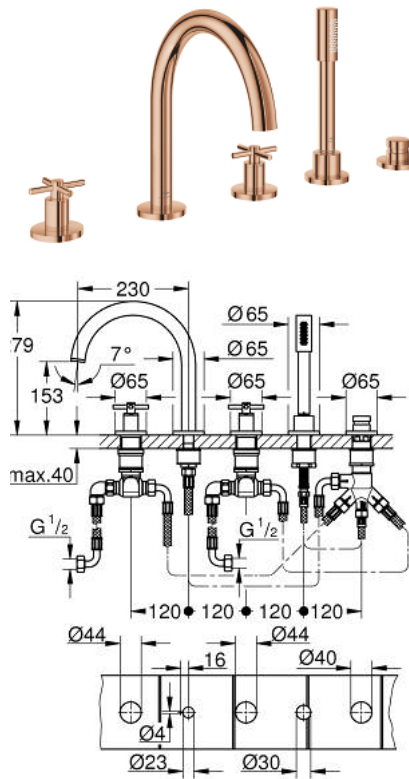

## 29 408 DA0 ATRIO 5-HOLE BATH/SHOWER COMBINATION

### PRODUCT DESCRIPTION

- Colour: warm sunset
- ceramic headparts 1/2", 90°
- GROHE LongLife finish
- pre-assembled spout fixing
- with cross handles
- bath spout with mousseur and diverter bath/shower
- hand shower Rainshower Aqua Stick 6.5 l/min
- shower hose 2000 mm
- flexible connection hoses
- connection for shower hose
- protected against backflow
- can be used with 29 037
- Sets of caps with "H" and "C" marking and without marking

### SPARE PARTS, October 2021 – now

- 1: Cross handle bath (Spare part-nr. 14217DA0)
  - 2: Escutcheon (Spare part-nr. 101351DA00)
  - 3: Ceramic headpart 3/4" 180° (Spare part-nr. 45888000)
  - 4: Valve seat 3/4" (Spare part-nr. 45345000)
  - 5: Repl. kit for shank fastening (Spare part-nr. 45444000)
  - 6: Tube (Spare part-nr. 48019000)
  - 7: Outlet (Spare part-nr. 101350DA00)
  - 7.1: Mousseur (Spare part-nr. 13926000)
  - 8: Tube (Spare part-nr. 48018000)
  - 9: Ceramic headpart 3/4" 180° (Spare part-nr. 45887000)
  - 10: Dirt strainer (Spare part-nr. 0700200M)
  - 11: Cone nut (Spare part-nr. 08864DA0)
  - 12: Spring (Spare part-nr. 00869000)
  - 13: Metal hose (Spare part-nr. 28146000)
  - 14: Diverter knob (Spare part-nr. 48411DA0)
  - 15: Diverter (Spare part-nr. 45443000)
  - 15.1: Sealing washer Ø6 x Ø2 (Spare part-nr. 0128300M)
  - 15.2: Sealing washer (Spare part-nr. 0120500M)
  - 16: Non-return valve (Spare part-nr. 08565000)
  - 17: Tube (Spare part-nr. 07300000)
  - 18: Socket Spanner (Spare part-nr. 19332000)\*
- \* Optional accessories