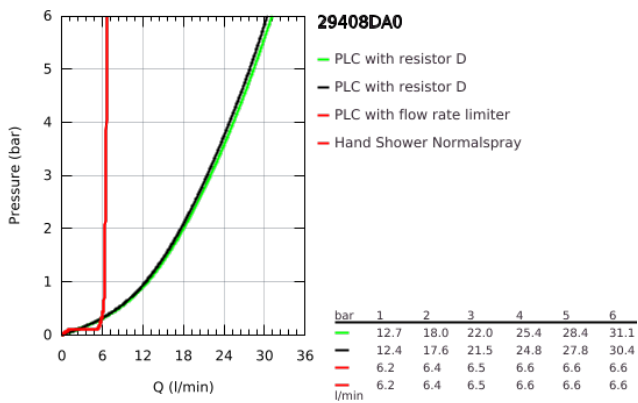

### PRODUCT DESCRIPTION

- Colour: warm sunset
- ceramic headparts 1/2", 90°
- GROHE LongLife finish
- pre-assembled spout fixing
- with cross handles
- bath spout with mousseur and diverter bath/shower
- hand shower Rainshower Aqua Stick 6.5 l/min
- shower hose 2000 mm
- flexible connection hoses
- connection for shower hose
- protected against backflow
- can be used with 29 037
- Sets of caps with "H" and "C" marking and without marking