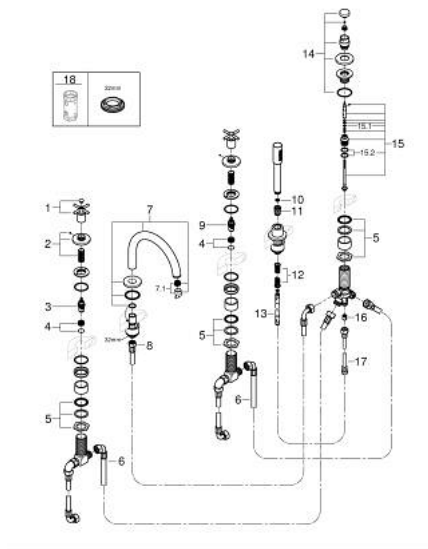

## 29 408 DA0 ATRIO 5-HOLE BATH/SHOWER COMBINATION

### PRODUCT DESCRIPTION

- Colour: warm sunset
- ceramic headparts 1/2", 90°
- GROHE LongLife finish
- pre-assembled spout fixing
- with cross handles
- bath spout with mousseur and diverter bath/shower
- hand shower Rainshower Aqua Stick 6.5 l/min
- shower hose 2000 mm
- flexible connection hoses
- connection for shower hose
- protected against backflow
- can be used with 29 037
- Sets of caps with "H" and "C" marking and without marking

### SPARE PARTS, October 2021 – now

- 1: Cross handle bath (Spare part-nr. 14217DA0)
  - 2: Escutcheon (Spare part-nr. 101351DA00)
  - 3: Ceramic headpart 3/4" 180° (Spare part-nr. 45888000)
  - 4: Valve seat 3/4" (Spare part-nr. 45345000)
  - 5: Repl. kit for shank fastening (Spare part-nr. 45444000)
  - 6: Tube (Spare part-nr. 48019000)
  - 7: Outlet (Spare part-nr. 101350DA00)
  - 7.1: Mousseur (Spare part-nr. 13926000)
  - 8: Tube (Spare part-nr. 48018000)
  - 9: Ceramic headpart 3/4" 180° (Spare part-nr. 45887000)
  - 10: Dirt strainer (Spare part-nr. 0700200M)
  - 11: Cone nut (Spare part-nr. 08864DA0)
  - 12: Spring (Spare part-nr. 00869000)
  - 13: Metal hose (Spare part-nr. 28146000)
  - 14: Diverter knob (Spare part-nr. 48411DA0)
  - 15: Diverter (Spare part-nr. 45443000)
  - 15.1: Sealing washer Ø6 x Ø2 (Spare part-nr. 0128300M)
  - 15.2: Sealing washer (Spare part-nr. 0120500M)
  - 16: Non-return valve (Spare part-nr. 08565000)
  - 17: Tube (Spare part-nr. 07300000)
  - 18: Socket Spanner (Spare part-nr. 19332000)\*
- \* Optional accessories