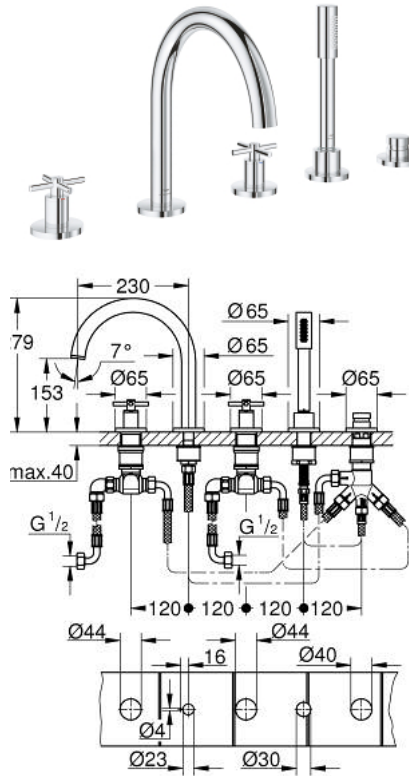

29 408 000 ATRIO 5-HOLE BATH/SHOWER COMBINATION

PRODUCT DESCRIPTION

- Colour: chrome
- ceramic headparts 1/2", 90°
- GROHE LongLife finish
- pre-assembled spout fixing
- with cross handles
- bath spout with mousseur and diverter bath/shower
- hand shower Rainshower Aqua Stick 6.5 l/min
- shower hose 2000 mm
- flexible connection hoses
- connection for shower hose
- protected against backflow
- can be used with 29 037
- Sets of caps with "H" and "C" marking and without marking

29 408 000 ATRIO 5-HOLE BATH/SHOWER COMBINATION

SPARE PARTS, October 2021 – now

- 1: Cross handle bath (Spare part-nr. 14217000)
 - 2: Escutcheon (Spare part-nr. 1013510000)
 - 3: Ceramic headpart 3/4" 180° (Spare part-nr. 45888000)
 - 4: Valve seat 3/4" (Spare part-nr. 45345000)
 - 5: Repl. kit for shank fastening (Spare part-nr. 45444000)
 - 6: Tube (Spare part-nr. 48019000)
 - 7: Outlet (Spare part-nr. 1013500000)
 - 7.1: Mousseur (Spare part-nr. 13926000)
 - 8: Tube (Spare part-nr. 48018000)
 - 9: Ceramic headpart 3/4" 180° (Spare part-nr. 45887000)
 - 10: Dirt strainer (Spare part-nr. 0700200M)
 - 11: Cone nut (Spare part-nr. 08864000)
 - 12: Spring (Spare part-nr. 00869000)
 - 13: Metal hose (Spare part-nr. 28146000)
 - 14: Diverter knob (Spare part-nr. 48411000)
 - 15: Diverter (Spare part-nr. 45443000)
 - 15.1: Sealing washer Ø6 x Ø2 (Spare part-nr. 0128300M)
 - 15.2: Sealing washer (Spare part-nr. 0120500M)
 - 16: Non-return valve (Spare part-nr. 08565000)
 - 17: Tube (Spare part-nr. 07300000)
 - 18: Socket Spanner (Spare part-nr. 19332000)*
- * Optional accessories