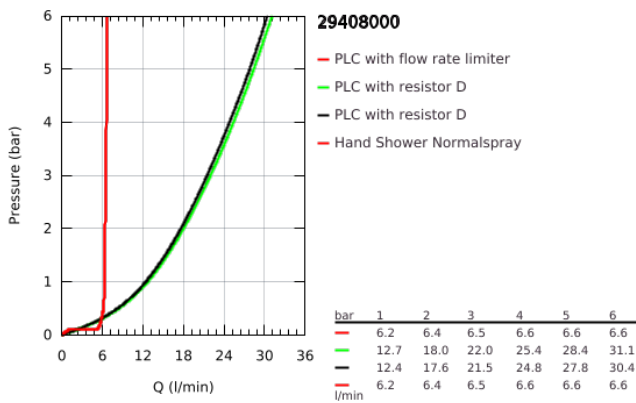

29 408 000 ATRIO 5-HOLE BATH/SHOWER COMBINATION

PRODUCT DESCRIPTION

- Colour: chrome
- ceramic headparts 1/2", 90°
- GROHE LongLife finish
- pre-assembled spout fixing
- with cross handles
- bath spout with mousseur and diverter bath/shower
- hand shower Rainshower Aqua Stick 6.5 l/min
- shower hose 2000 mm
- flexible connection hoses
- connection for shower hose
- protected against backflow
- can be used with 29 037
- Sets of caps with "H" and "C" marking and without marking