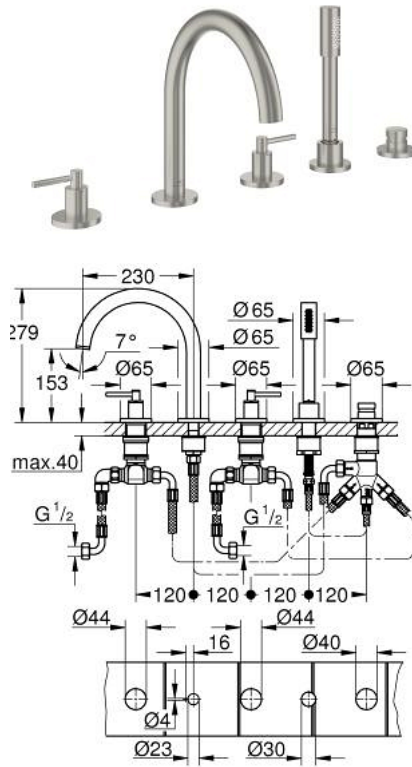

## 29 407 MS0 ATRIO 5-HOLE BATH/SHOWER COMBINATION

### PRODUCT DESCRIPTION

- Colour: satin steel
- ceramic headparts 1/2", 90°
- GROHE LongLife finish
- pre-assembled spout fixing
- with lever handles
- bath spout with mousseur and diverter bath/shower
- hand shower Rainshower Aqua Stick 6.5 l/min
- shower hose 2000 mm
- flexible connection hoses
- connection for shower hose
- protected against backflow
- can be used with 29 037
- Sets of caps with "H" and "C" marking and without marking