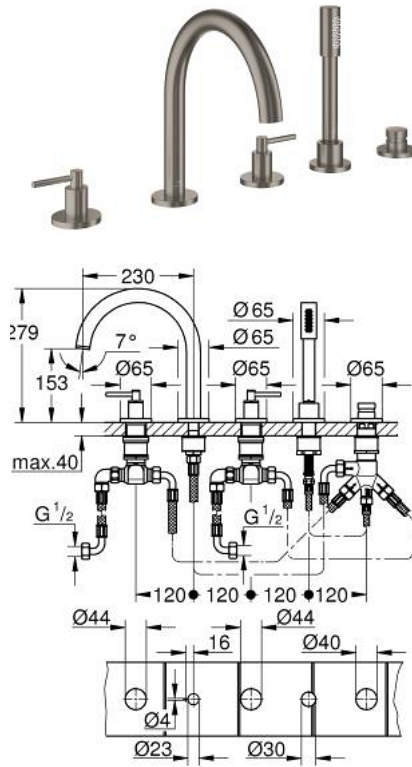

## 29 407 MG0 ATRIO 5-HOLE BATH/SHOWER COMBINATION

### PRODUCT DESCRIPTION

- Colour: satin graphite
- ceramic headparts 1/2", 90°
- GROHE LongLife finish
- pre-assembled spout fixing
- with lever handles
- bath spout with mousseur and diverter bath/shower
- hand shower Rainshower Aqua Stick 6.5 l/min
- shower hose 2000 mm
- flexible connection hoses
- connection for shower hose
- protected against backflow
- can be used with 29 037
- Sets of caps with "H" and "C" marking and without marking