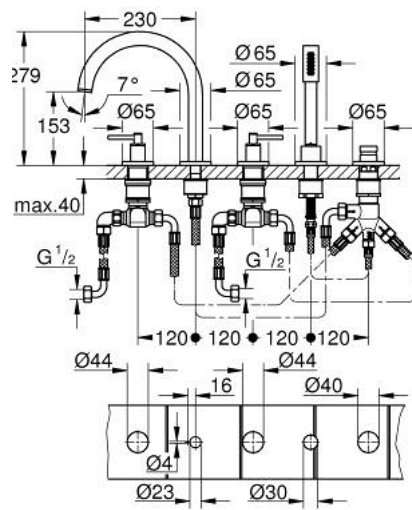

29 407 GN0 ATRIO 5-HOLE BATH/SHOWER COMBINATION

PRODUCT DESCRIPTION

- Colour: brushed cool sunrise
- ceramic headparts 1/2", 90°
- GROHE LongLife finish
- pre-assembled spout fixing
- with lever handles
- bath spout with mousseur and diverter bath/shower
- hand shower Rainshower Aqua Stick 6.5 l/min
- shower hose 2000 mm
- flexible connection hoses
- connection for shower hose
- protected against backflow
- can be used with 29 037
- Sets of caps with "H" and "C" marking and without marking

29 407 GN0 ATRIO 5-HOLE BATH/SHOWER COMBINATION

SPARE PARTS, November 2022 – now

- 1: Lever handle bath (Spare part-nr. 14218GN0)
- 2: Escutcheon (Spare part-nr. 101351GN00)
- 3: Ceramic headpart 3/4" 180° (Spare part-nr. 45888000)
- 4: Valve seat 3/4" (Spare part-nr. 45345000)
- 5: Repl. kit for shank fastening (Spare part-nr. 45444000)
- 6: Tube (Spare part-nr. 48019000)
- 7: Outlet (Spare part-nr. 101350GN00)
- 7.1: Mousseur (Spare part-nr. 13926000)
- 8: Tube (Spare part-nr. 48018000)
- 9: Ceramic headpart 3/4" 180° (Spare part-nr. 45887000)
- 10: Dirt strainer (Spare part-nr. 0700200M)
- 11: Cone nut (Spare part-nr. 08864GN0)
- 12: Spring (Spare part-nr. 00869000)
- 13: Metal hose (Spare part-nr. 28146000)
- 14: Diverter knob (Spare part-nr. 48411GN0)
- 15: Diverter (Spare part-nr. 45443000)
- 15.1: Sealing washer Ø6 x Ø2 (Spare part-nr. 0128300M)
- 15.2: Sealing washer (Spare part-nr. 0120500M)
- 16: Non-return valve (Spare part-nr. 08565000)
- 17: Tube (Spare part-nr. 07300000)
- 18: Socket Spanner (Spare part-nr. 19332000)*