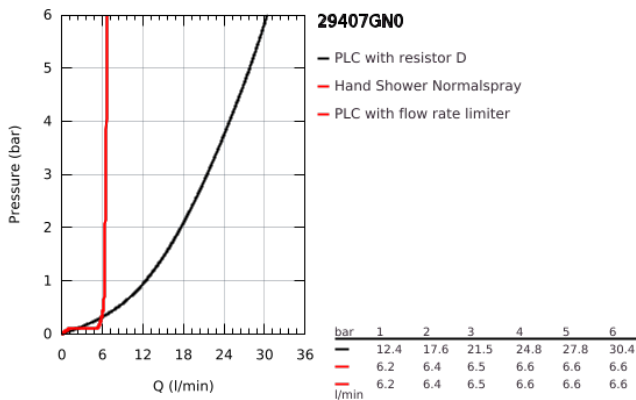

29 407 GN0 ATRIO 5-HOLE BATH/SHOWER COMBINATION

PRODUCT DESCRIPTION

- Colour: brushed cool sunrise
- ceramic headparts 1/2", 90°
- GROHE LongLife finish
- pre-assembled spout fixing
- with lever handles
- bath spout with mousseur and diverter bath/shower
- hand shower Rainshower Aqua Stick 6.5 l/min
- shower hose 2000 mm
- flexible connection hoses
- connection for shower hose
- protected against backflow
- can be used with 29 037
- Sets of caps with "H" and "C" marking and without marking

29 407 GN0 ATRIO 5-HOLE BATH/SHOWER COMBINATION

SPARE PARTS, November 2022 – now

- 1: Lever handle bath (Spare part-nr. 14218GN0)
- 2: Escutcheon (Spare part-nr. 101351GN00)
- 3: Ceramic headpart 3/4" 180° (Spare part-nr. 45888000)
- 4: Valve seat 3/4" (Spare part-nr. 45345000)
- 5: Repl. kit for shank fastening (Spare part-nr. 45444000)
- 6: Tube (Spare part-nr. 48019000)
- 7: Outlet (Spare part-nr. 101350GN00)
- 7.1: Mousseur (Spare part-nr. 13926000)
- 8: Tube (Spare part-nr. 48018000)
- 9: Ceramic headpart 3/4" 180° (Spare part-nr. 45887000)
- 10: Dirt strainer (Spare part-nr. 0700200M)
- 11: Cone nut (Spare part-nr. 08864GN0)
- 12: Spring (Spare part-nr. 00869000)
- 13: Metal hose (Spare part-nr. 28146000)
- 14: Diverter knob (Spare part-nr. 48411GN0)
- 15: Diverter (Spare part-nr. 45443000)
- 15.1: Sealing washer Ø6 x Ø2 (Spare part-nr. 0128300M)
- 15.2: Sealing washer (Spare part-nr. 0120500M)
- 16: Non-return valve (Spare part-nr. 08565000)
- 17: Tube (Spare part-nr. 07300000)
- 18: Socket Spanner (Spare part-nr. 19332000)*