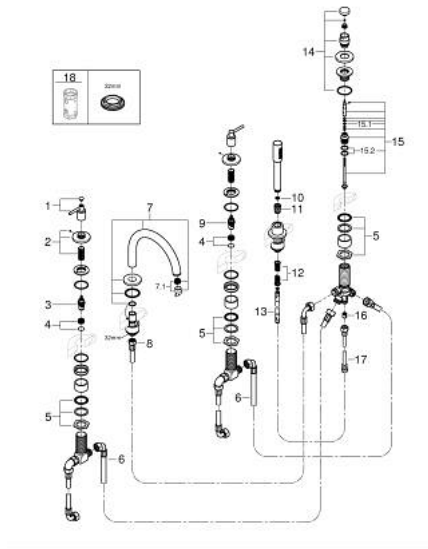

29 407 GN0 ATRIO 5-HOLE BATH/SHOWER COMBINATION

PRODUCT DESCRIPTION

- Colour: brushed cool sunrise
- ceramic headparts 1/2", 90°
- GROHE LongLife finish
- pre-assembled spout fixing
- with lever handles
- bath spout with mousseur and diverter bath/shower
- hand shower Rainshower Aqua Stick 6.5 l/min
- shower hose 2000 mm
- flexible connection hoses
- connection for shower hose
- protected against backflow
- can be used with 29 037
- Sets of caps with "H" and "C" marking and without marking

29 407 GN0 ATRIO 5-HOLE BATH/SHOWER COMBINATION

SPARE PARTS, November 2022 – now

- 1: Lever handle bath (Spare part-nr. 14218GN0)
- 2: Escutcheon (Spare part-nr. 101351GN00)
- 3: Ceramic headpart 3/4" 180° (Spare part-nr. 45888000)
- 4: Valve seat 3/4" (Spare part-nr. 45345000)
- 5: Repl. kit for shank fastening (Spare part-nr. 45444000)
- 6: Tube (Spare part-nr. 48019000)
- 7: Outlet (Spare part-nr. 101350GN00)
- 7.1: Mousseur (Spare part-nr. 13926000)
- 8: Tube (Spare part-nr. 48018000)
- 9: Ceramic headpart 3/4" 180° (Spare part-nr. 45887000)
- 10: Dirt strainer (Spare part-nr. 0700200M)
- 11: Cone nut (Spare part-nr. 08864GN0)
- 12: Spring (Spare part-nr. 00869000)
- 13: Metal hose (Spare part-nr. 28146000)
- 14: Diverter knob (Spare part-nr. 48411GN0)
- 15: Diverter (Spare part-nr. 45443000)
- 15.1: Sealing washer Ø6 x Ø2 (Spare part-nr. 0128300M)
- 15.2: Sealing washer (Spare part-nr. 0120500M)
- 16: Non-return valve (Spare part-nr. 08565000)
- 17: Tube (Spare part-nr. 07300000)
- 18: Socket Spanner (Spare part-nr. 19332000)*