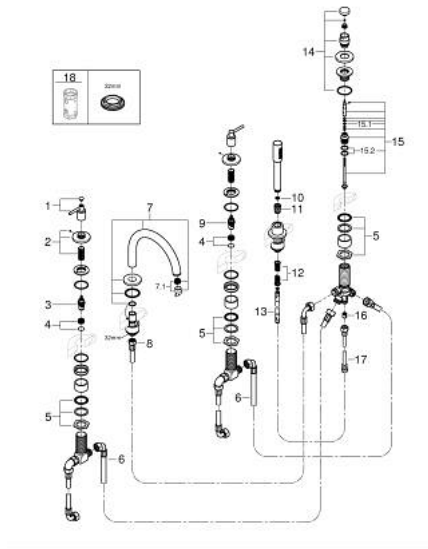

## 29 407 GL0 ATRIO 5-HOLE BATH/Shower COMBINATION

### PRODUCT DESCRIPTION

- Colour: cool sunrise
- ceramic headparts 1/2", 90°
- GROHE LongLife finish
- pre-assembled spout fixing
- with lever handles
- bath spout with mousseur and diverter bath/shower
- hand shower Rainshower Aqua Stick 6.5 l/min
- shower hose 2000 mm
- flexible connection hoses
- connection for shower hose
- protected against backflow
- can be used with 29 037
- Sets of caps with "H" and "C" marking and without marking

### SPARE PARTS, October 2021 – now

- 1: Lever handle bath (Spare part-nr. 14218GL0)
  - 2: Escutcheon (Spare part-nr. 101351GL00)
  - 3: Ceramic headpart 3/4" 180° (Spare part-nr. 45888000)
  - 4: Valve seat 3/4" (Spare part-nr. 45345000)
  - 5: Repl. kit for shank fastening (Spare part-nr. 45444000)
  - 6: Tube (Spare part-nr. 48019000)
  - 7: Outlet (Spare part-nr. 101350GL00)
  - 7.1: Mousseur (Spare part-nr. 13926000)
  - 8: Tube (Spare part-nr. 48018000)
  - 9: Ceramic headpart 3/4" 180° (Spare part-nr. 45887000)
  - 10: Dirt strainer (Spare part-nr. 0700200M)
  - 11: Cone nut (Spare part-nr. 08864GL0)
  - 12: Spring (Spare part-nr. 00869000)
  - 13: Metal hose (Spare part-nr. 28146000)
  - 14: Diverter knob (Spare part-nr. 48411GL0)
  - 15: Diverter (Spare part-nr. 45443000)
  - 15.1: Sealing washer Ø6 x Ø2 (Spare part-nr. 0128300M)
  - 15.2: Sealing washer (Spare part-nr. 0120500M)
  - 16: Non-return valve (Spare part-nr. 08565000)
  - 17: Tube (Spare part-nr. 07300000)
  - 18: Socket Spanner (Spare part-nr. 19332000)\*
- \* Optional accessories