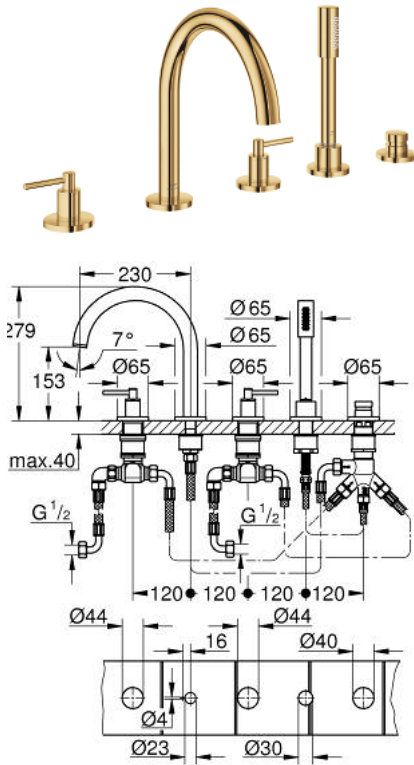

## 29 407 GL0 ATRIO 5-HOLE BATH/Shower COMBINATION

### PRODUCT DESCRIPTION

- Colour: cool sunrise
- ceramic headparts 1/2", 90°
- GROHE LongLife finish
- pre-assembled spout fixing
- with lever handles
- bath spout with mousseur and diverter bath/shower
- hand shower Rainshower Aqua Stick 6.5 l/min
- shower hose 2000 mm
- flexible connection hoses
- connection for shower hose
- protected against backflow
- can be used with 29 037
- Sets of caps with "H" and "C" marking and without marking

### SPARE PARTS, October 2021 – now

- 1: Lever handle bath (Spare part-nr. 14218GL0)
  - 2: Escutcheon (Spare part-nr. 101351GL00)
  - 3: Ceramic headpart 3/4" 180° (Spare part-nr. 45888000)
  - 4: Valve seat 3/4" (Spare part-nr. 45345000)
  - 5: Repl. kit for shank fastening (Spare part-nr. 45444000)
  - 6: Tube (Spare part-nr. 48019000)
  - 7: Outlet (Spare part-nr. 101350GL00)
  - 7.1: Mousseur (Spare part-nr. 13926000)
  - 8: Tube (Spare part-nr. 48018000)
  - 9: Ceramic headpart 3/4" 180° (Spare part-nr. 45887000)
  - 10: Dirt strainer (Spare part-nr. 0700200M)
  - 11: Cone nut (Spare part-nr. 08864GL0)
  - 12: Spring (Spare part-nr. 00869000)
  - 13: Metal hose (Spare part-nr. 28146000)
  - 14: Diverter knob (Spare part-nr. 48411GL0)
  - 15: Diverter (Spare part-nr. 45443000)
  - 15.1: Sealing washer Ø6 x Ø2 (Spare part-nr. 0128300M)
  - 15.2: Sealing washer (Spare part-nr. 0120500M)
  - 16: Non-return valve (Spare part-nr. 08565000)
  - 17: Tube (Spare part-nr. 07300000)
  - 18: Socket Spanner (Spare part-nr. 19332000)\*
- \* Optional accessories