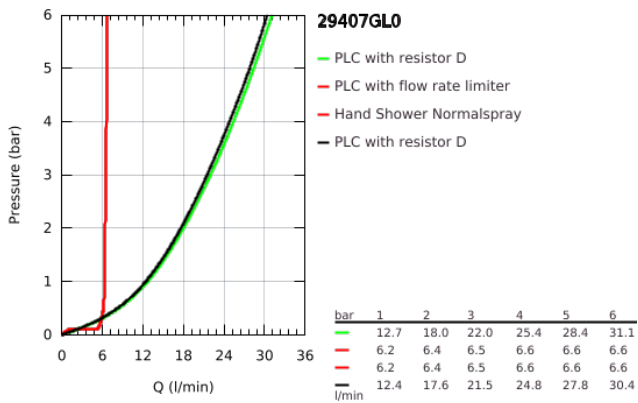

### PRODUCT DESCRIPTION

- Colour: cool sunrise
- ceramic headparts 1/2", 90°
- GROHE LongLife finish
- pre-assembled spout fixing
- with lever handles
- bath spout with mousseur and diverter bath/shower
- hand shower Rainshower Aqua Stick 6.5 l/min
- shower hose 2000 mm
- flexible connection hoses
- connection for shower hose
- protected against backflow
- can be used with 29 037
- Sets of caps with "H" and "C" marking and without marking