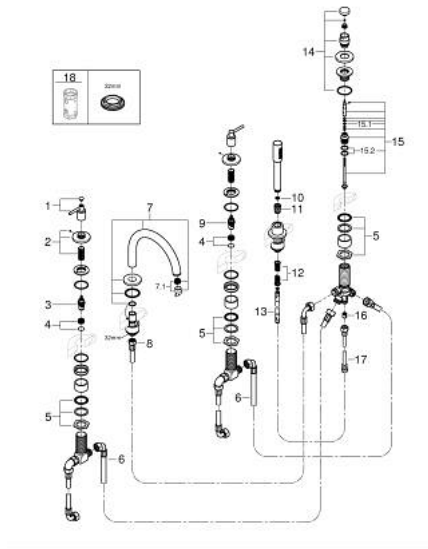

29 407 DL0 ATRIO 5-HOLE BATH/SHOWER COMBINATION

PRODUCT DESCRIPTION

- Colour: brushed warm sunset
- ceramic headparts 1/2", 90°
- GROHE LongLife finish
- pre-assembled spout fixing
- with lever handles
- bath spout with mousseur and diverter bath/shower
- hand shower Rainshower Aqua Stick 6.5 l/min
- shower hose 2000 mm
- flexible connection hoses
- connection for shower hose
- protected against backflow
- can be used with 29 037
- Sets of caps with "H" and "C" marking and without marking

29 407 DL0 ATRIO 5-HOLE BATH/SHOWER COMBINATION

SPARE PARTS, November 2022 – now

- 1: Lever handle bath (Spare part-nr. 14218DL0)
 - 2: Escutcheon (Spare part-nr. 101351DL00)
 - 3: Ceramic headpart 3/4" 180° (Spare part-nr. 45888000)
 - 4: Valve seat 3/4" (Spare part-nr. 45345000)
 - 5: Repl. kit for shank fastening (Spare part-nr. 45444000)
 - 6: Tube (Spare part-nr. 48019000)
 - 7: Outlet (Spare part-nr. 101350DL00)
 - 7.1: Mousseur (Spare part-nr. 13926000)
 - 8: Tube (Spare part-nr. 48018000)
 - 9: Ceramic headpart 3/4" 180° (Spare part-nr. 45887000)
 - 10: Dirt strainer (Spare part-nr. 0700200M)
 - 11: Cone nut (Spare part-nr. 08864DL0)
 - 12: Spring (Spare part-nr. 00869000)
 - 13: Metal hose (Spare part-nr. 28146000)
 - 14: Diverter knob (Spare part-nr. 48411DL0)
 - 15: Diverter (Spare part-nr. 45443000)
 - 15.1: Sealing washer Ø6 x Ø2 (Spare part-nr. 0128300M)
 - 15.2: Sealing washer (Spare part-nr. 0120500M)
 - 16: Non-return valve (Spare part-nr. 08565000)
 - 17: Tube (Spare part-nr. 07300000)
 - 18: Socket Spanner (Spare part-nr. 19332000)*
- * Optional accessories