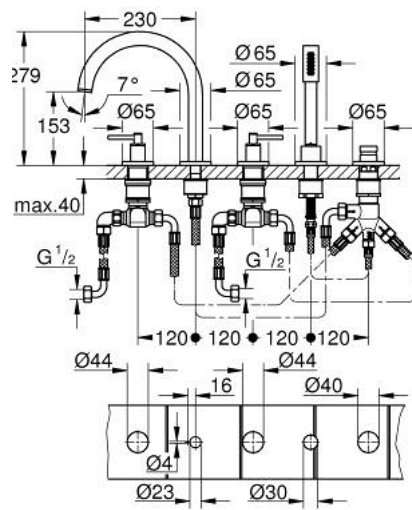

29 407 DL0 ATRIO 5-HOLE BATH/SHOWER COMBINATION

PRODUCT DESCRIPTION

- Colour: brushed warm sunset
- ceramic headparts 1/2", 90°
- GROHE LongLife finish
- pre-assembled spout fixing
- with lever handles
- bath spout with mousseur and diverter bath/shower
- hand shower Rainshower Aqua Stick 6.5 l/min
- shower hose 2000 mm
- flexible connection hoses
- connection for shower hose
- protected against backflow
- can be used with 29 037
- Sets of caps with "H" and "C" marking and without marking

29 407 DL0 ATRIO 5-HOLE BATH/SHOWER COMBINATION

SPARE PARTS, November 2022 – now

- 1: Lever handle bath (Spare part-nr. 14218DL0)
 - 2: Escutcheon (Spare part-nr. 101351DL00)
 - 3: Ceramic headpart 3/4" 180° (Spare part-nr. 45888000)
 - 4: Valve seat 3/4" (Spare part-nr. 45345000)
 - 5: Repl. kit for shank fastening (Spare part-nr. 45444000)
 - 6: Tube (Spare part-nr. 48019000)
 - 7: Outlet (Spare part-nr. 101350DL00)
 - 7.1: Mousseur (Spare part-nr. 13926000)
 - 8: Tube (Spare part-nr. 48018000)
 - 9: Ceramic headpart 3/4" 180° (Spare part-nr. 45887000)
 - 10: Dirt strainer (Spare part-nr. 0700200M)
 - 11: Cone nut (Spare part-nr. 08864DL0)
 - 12: Spring (Spare part-nr. 00869000)
 - 13: Metal hose (Spare part-nr. 28146000)
 - 14: Diverter knob (Spare part-nr. 48411DL0)
 - 15: Diverter (Spare part-nr. 45443000)
 - 15.1: Sealing washer Ø6 x Ø2 (Spare part-nr. 0128300M)
 - 15.2: Sealing washer (Spare part-nr. 0120500M)
 - 16: Non-return valve (Spare part-nr. 08565000)
 - 17: Tube (Spare part-nr. 07300000)
 - 18: Socket Spanner (Spare part-nr. 19332000)*
- * Optional accessories