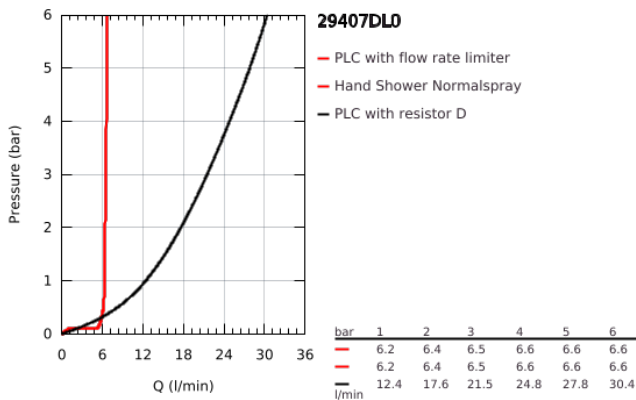

29 407 DL0 ATRIO 5-HOLE BATH/SHOWER COMBINATION

PRODUCT DESCRIPTION

- Colour: brushed warm sunset
- ceramic headparts 1/2", 90°
- GROHE LongLife finish
- pre-assembled spout fixing
- with lever handles
- bath spout with mousseur and diverter bath/shower
- hand shower Rainshower Aqua Stick 6.5 l/min
- shower hose 2000 mm
- flexible connection hoses
- connection for shower hose
- protected against backflow
- can be used with 29 037
- Sets of caps with "H" and "C" marking and without marking

29 407 DL0 ATRIO 5-HOLE BATH/SHOWER COMBINATION

SPARE PARTS, November 2022 – now

- 1: Lever handle bath (Spare part-nr. 14218DL0)
 - 2: Escutcheon (Spare part-nr. 101351DL00)
 - 3: Ceramic headpart 3/4" 180° (Spare part-nr. 45888000)
 - 4: Valve seat 3/4" (Spare part-nr. 45345000)
 - 5: Repl. kit for shank fastening (Spare part-nr. 45444000)
 - 6: Tube (Spare part-nr. 48019000)
 - 7: Outlet (Spare part-nr. 101350DL00)
 - 7.1: Mousseur (Spare part-nr. 13926000)
 - 8: Tube (Spare part-nr. 48018000)
 - 9: Ceramic headpart 3/4" 180° (Spare part-nr. 45887000)
 - 10: Dirt strainer (Spare part-nr. 0700200M)
 - 11: Cone nut (Spare part-nr. 08864DL0)
 - 12: Spring (Spare part-nr. 00869000)
 - 13: Metal hose (Spare part-nr. 28146000)
 - 14: Diverter knob (Spare part-nr. 48411DL0)
 - 15: Diverter (Spare part-nr. 45443000)
 - 15.1: Sealing washer Ø6 x Ø2 (Spare part-nr. 0128300M)
 - 15.2: Sealing washer (Spare part-nr. 0120500M)
 - 16: Non-return valve (Spare part-nr. 08565000)
 - 17: Tube (Spare part-nr. 07300000)
 - 18: Socket Spanner (Spare part-nr. 19332000)*
- * Optional accessories