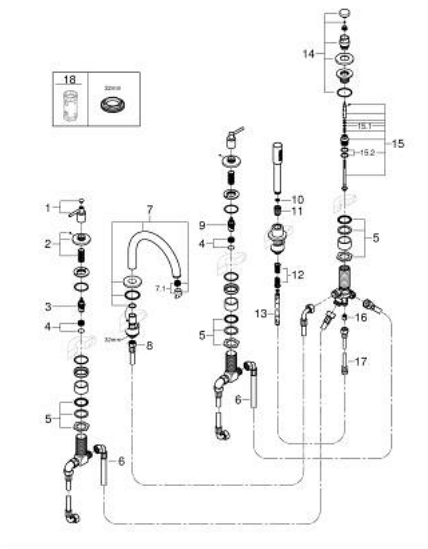

## 29 407 AL0 ATRIO 5-HOLE BATH/SHOWER COMBINATION

### PRODUCT DESCRIPTION

- Colour: brushed hard graphite
- ceramic headparts 1/2", 90°
- GROHE LongLife finish
- pre-assembled spout fixing
- with lever handles
- bath spout with mousseur and diverter bath/shower
- hand shower Rainshower Aqua Stick 6.5 l/min
- shower hose 2000 mm
- flexible connection hoses
- connection for shower hose
- protected against backflow
- can be used with 29 037
- Sets of caps with "H" and "C" marking and without marking

### SPARE PARTS, October 2021 – now

- 1: Lever handle bath (Spare part-nr. 14218AL0)
- 2: Escutcheon (Spare part-nr. 101351AL00)
- 3: Ceramic headpart 3/4" 180° (Spare part-nr. 45888000)
- 4: Valve seat 3/4" (Spare part-nr. 45345000)
- 5: Repl. kit for shank fastening (Spare part-nr. 45444000)
- 6: Tube (Spare part-nr. 48019000)
- 7: Outlet (Spare part-nr. 101350AL00)
- 7.1: Mousseur (Spare part-nr. 13926000)
- 8: Tube (Spare part-nr. 48018000)
- 9: Ceramic headpart 3/4" 180° (Spare part-nr. 45887000)
- 10: Dirt strainer (Spare part-nr. 0700200M)
- 11: Cone nut (Spare part-nr. 08864AL0)
- 12: Spring (Spare part-nr. 00869000)
- 13: Metal hose (Spare part-nr. 28146000)
- 14: Diverter knob (Spare part-nr. 48411AL0)
- 15: Diverter (Spare part-nr. 45443000)
- 15.1: Sealing washer Ø6 x Ø2 (Spare part-nr. 0128300M)
- 15.2: Sealing washer (Spare part-nr. 0120500M)
- 16: Non-return valve (Spare part-nr. 08565000)
- 17: Tube (Spare part-nr. 07300000)
- 18: Socket Spanner (Spare part-nr. 19332000)\*