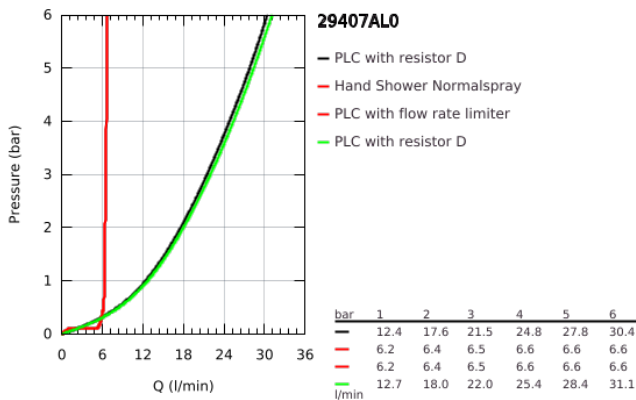

### PRODUCT DESCRIPTION

- Colour: brushed hard graphite
- ceramic headparts 1/2", 90°
- GROHE LongLife finish
- pre-assembled spout fixing
- with lever handles
- bath spout with mousseur and diverter bath/shower
- hand shower Rainshower Aqua Stick 6.5 l/min
- shower hose 2000 mm
- flexible connection hoses
- connection for shower hose
- protected against backflow
- can be used with 29 037
- Sets of caps with "H" and "C" marking and without marking