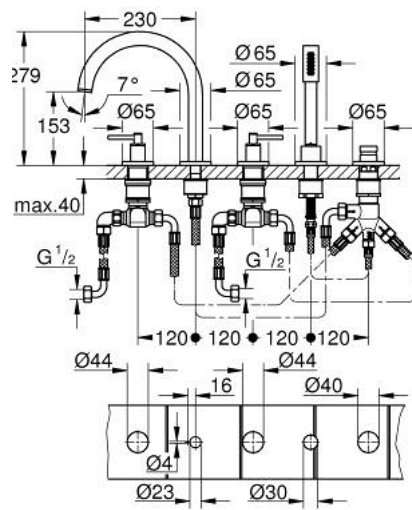

## 29 407 AL0 ATRIO 5-HOLE BATH/SHOWER COMBINATION

### PRODUCT DESCRIPTION

- Colour: brushed hard graphite
- ceramic headparts 1/2", 90°
- GROHE LongLife finish
- pre-assembled spout fixing
- with lever handles
- bath spout with mousseur and diverter bath/shower
- hand shower Rainshower Aqua Stick 6.5 l/min
- shower hose 2000 mm
- flexible connection hoses
- connection for shower hose
- protected against backflow
- can be used with 29 037
- Sets of caps with "H" and "C" marking and without marking

### SPARE PARTS, October 2021 – now

- 1: Lever handle bath (Spare part-nr. 14218AL0)
- 2: Escutcheon (Spare part-nr. 101351AL00)
- 3: Ceramic headpart 3/4" 180° (Spare part-nr. 45888000)
- 4: Valve seat 3/4" (Spare part-nr. 45345000)
- 5: Repl. kit for shank fastening (Spare part-nr. 45444000)
- 6: Tube (Spare part-nr. 48019000)
- 7: Outlet (Spare part-nr. 101350AL00)
- 7.1: Mousseur (Spare part-nr. 13926000)
- 8: Tube (Spare part-nr. 48018000)
- 9: Ceramic headpart 3/4" 180° (Spare part-nr. 45887000)
- 10: Dirt strainer (Spare part-nr. 0700200M)
- 11: Cone nut (Spare part-nr. 08864AL0)
- 12: Spring (Spare part-nr. 00869000)
- 13: Metal hose (Spare part-nr. 28146000)
- 14: Diverter knob (Spare part-nr. 48411AL0)
- 15: Diverter (Spare part-nr. 45443000)
- 15.1: Sealing washer Ø6 x Ø2 (Spare part-nr. 0128300M)
- 15.2: Sealing washer (Spare part-nr. 0120500M)
- 16: Non-return valve (Spare part-nr. 08565000)
- 17: Tube (Spare part-nr. 07300000)
- 18: Socket Spanner (Spare part-nr. 19332000)\*