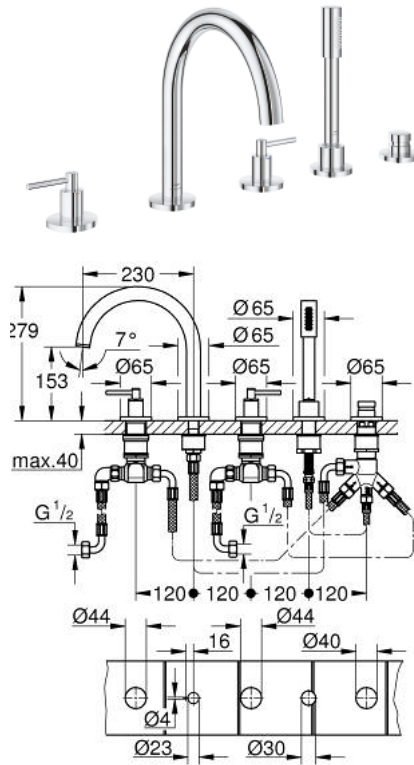

## 29 407 000 ATRIO 5-HOLE BATH/Shower COMBINATION

### PRODUCT DESCRIPTION

- Colour: chrome
- ceramic headparts 1/2", 90°
- GROHE LongLife finish
- pre-assembled spout fixing
- with lever handles
- bath spout with mousseur and diverter bath/shower
- hand shower Rainshower Aqua Stick 6.5 l/min
- shower hose 2000 mm
- flexible connection hoses
- connection for shower hose
- protected against backflow
- can be used with 29 037
- Sets of caps with "H" and "C" marking and without marking

### SPARE PARTS, October 2021 – now

- 1: Lever handle bath (Spare part-nr. 14218000)
- 2: Escutcheon (Spare part-nr. 1013510000)
- 3: Ceramic headpart 3/4" 180° (Spare part-nr. 45888000)
- 4: Valve seat 3/4" (Spare part-nr. 45345000)
- 5: Repl. kit for shank fastening (Spare part-nr. 45444000)
- 6: Tube (Spare part-nr. 48019000)
- 7: Outlet (Spare part-nr. 1013500000)
- 7.1: Mousseur (Spare part-nr. 13926000)
- 8: Tube (Spare part-nr. 48018000)
- 9: Ceramic headpart 3/4" 180° (Spare part-nr. 45887000)
- 10: Dirt strainer (Spare part-nr. 0700200M)
- 11: Cone nut (Spare part-nr. 08864000)
- 12: Spring (Spare part-nr. 00869000)
- 13: Metal hose (Spare part-nr. 28146000)
- 14: Diverter knob (Spare part-nr. 48411000)
- 15: Diverter (Spare part-nr. 45443000)
- 15.1: Sealing washer Ø6 x Ø2 (Spare part-nr. 0128300M)
- 15.2: Sealing washer (Spare part-nr. 0120500M)
- 16: Non-return valve (Spare part-nr. 08565000)
- 17: Tube (Spare part-nr. 07300000)
- 18: Socket Spanner (Spare part-nr. 19332000)\*