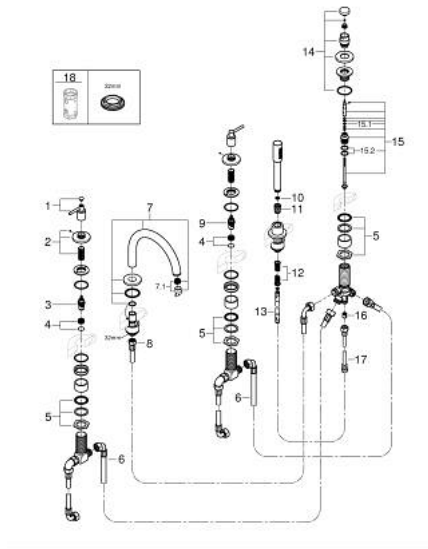

### PRODUCT DESCRIPTION

- Colour: chrome
- ceramic headparts 1/2", 90°
- GROHE LongLife finish
- pre-assembled spout fixing
- with lever handles
- bath spout with mousseur and diverter bath/shower
- hand shower Rainshower Aqua Stick 6.5 l/min
- shower hose 2000 mm
- flexible connection hoses
- connection for shower hose
- protected against backflow
- can be used with 29 037
- Sets of caps with "H" and "C" marking and without marking

## 29 407 000 ATRIO 5-HOLE BATH/SHOWER COMBINATION

### SPARE PARTS, October 2021 – now

- 1: Lever handle bath (Spare part-nr. 14218000)
- 2: Escutcheon (Spare part-nr. 1013510000)
- 3: Ceramic headpart 3/4" 180° (Spare part-nr. 45888000)
- 4: Valve seat 3/4" (Spare part-nr. 45345000)
- 5: Repl. kit for shank fastening (Spare part-nr. 45444000)
- 6: Tube (Spare part-nr. 48019000)
- 7: Outlet (Spare part-nr. 1013500000)
- 7.1: Mousseur (Spare part-nr. 13926000)
- 8: Tube (Spare part-nr. 48018000)
- 9: Ceramic headpart 3/4" 180° (Spare part-nr. 45887000)
- 10: Dirt strainer (Spare part-nr. 0700200M)
- 11: Cone nut (Spare part-nr. 08864000)
- 12: Spring (Spare part-nr. 00869000)
- 13: Metal hose (Spare part-nr. 28146000)
- 14: Diverter knob (Spare part-nr. 48411000)
- 15: Diverter (Spare part-nr. 45443000)
- 15.1: Sealing washer Ø6 x Ø2 (Spare part-nr. 0128300M)
- 15.2: Sealing washer (Spare part-nr. 0120500M)
- 16: Non-return valve (Spare part-nr. 08565000)
- 17: Tube (Spare part-nr. 07300000)
- 18: Socket Spanner (Spare part-nr. 19332000)\*