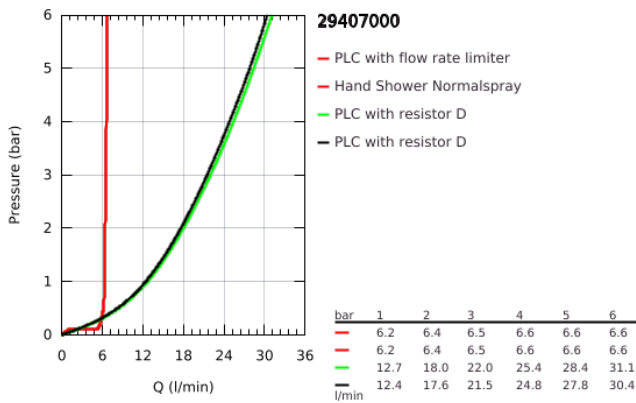

### PRODUCT DESCRIPTION

- Colour: chrome
- ceramic headparts 1/2", 90°
- GROHE LongLife finish
- pre-assembled spout fixing
- with lever handles
- bath spout with mousseur and diverter bath/shower
- hand shower Rainshower Aqua Stick 6.5 l/min
- shower hose 2000 mm
- flexible connection hoses
- connection for shower hose
- protected against backflow
- can be used with 29 037
- Sets of caps with "H" and "C" marking and without marking