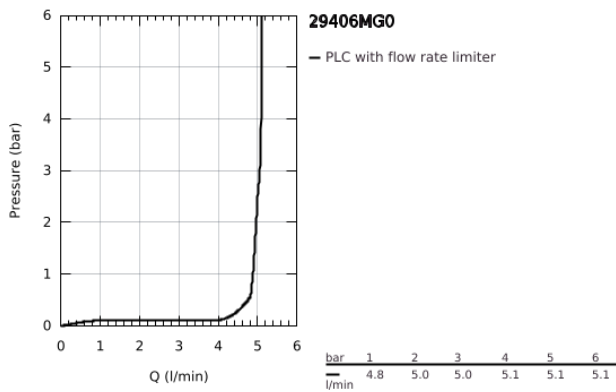

## 29 406 MG0 ATRIO TWO-HOLE BASIN MIXER JOYSTICK

### PRODUCT DESCRIPTION

- Colour: satin graphite
- wall mounted
- without concealed body
- trim set for Joystick mixer rough-in set 23 429 000
- GROHE FeatherControl Joystick cartridge
- GROHE LongLife finish
- GROHE EcoJoy - less water, perfect flow
- maximum flow rate (at 3 bar): 5 l/min
- centre distance 110 mm
- projection 221 mm