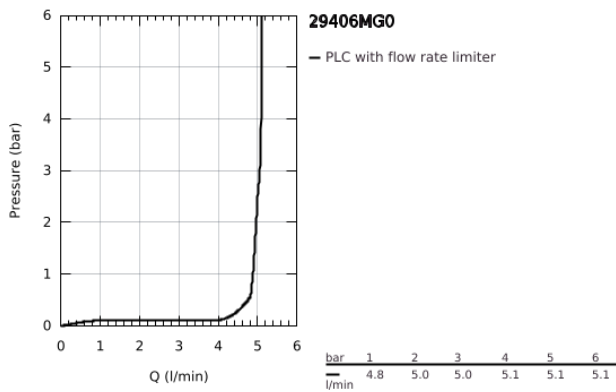

29 406 MG0 ATRIO TWO-HOLE BASIN MIXER JOYSTICK

PRODUCT DESCRIPTION

- Colour: satin graphite
- wall mounted
- without concealed body
- trim set for Joystick mixer rough-in set 23 429 000
- GROHE FeatherControl Joystick cartridge
- GROHE LongLife finish
- GROHE EcoJoy - less water, perfect flow
- maximum flow rate (at 3 bar): 5 l/min
- centre distance 110 mm
- projection 221 mm

29 406 MG0 ATRIO TWO-HOLE BASIN MIXER JOYSTICK

SPARE PARTS, October 2021 – now

1: Flow straightener (Spare part-nr. 48408000)

2: Extension-set, 25 mm (Spare part-nr. 46901000)*

* Optional accessories