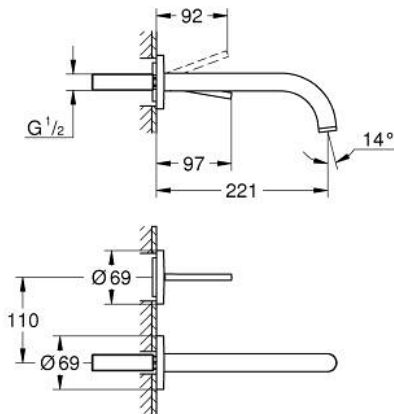

29 406 MG0 ATRIO TWO-HOLE BASIN MIXER JOYSTICK

PRODUCT DESCRIPTION

- Colour: satin graphite
- wall mounted
- without concealed body
- trim set for Joystick mixer rough-in set 23 429 000
- GROHE FeatherControl Joystick cartridge
- GROHE LongLife finish
- GROHE EcoJoy - less water, perfect flow
- maximum flow rate (at 3 bar): 5 l/min
- centre distance 110 mm
- projection 221 mm

29 406 MG0 ATRIO TWO-HOLE BASIN MIXER JOYSTICK

SPARE PARTS, October 2021 – now

1: Flow straightener (Spare part-nr. 48408000)

2: Extension-set, 25 mm (Spare part-nr. 46901000)*

* Optional accessories