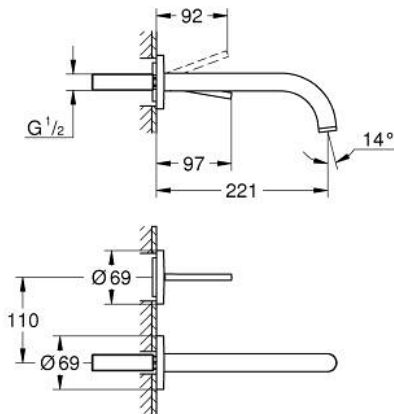

## 29 406 MG0 ATRIO TWO-HOLE BASIN MIXER JOYSTICK

### PRODUCT DESCRIPTION

- Colour: satin graphite
- wall mounted
- without concealed body
- trim set for Joystick mixer rough-in set 23 429 000
- GROHE FeatherControl Joystick cartridge
- GROHE LongLife finish
- GROHE EcoJoy - less water, perfect flow
- maximum flow rate (at 3 bar): 5 l/min
- centre distance 110 mm
- projection 221 mm

## 29 406 MG0 ATRIO TWO-HOLE BASIN MIXER JOYSTICK

**SPARE PARTS**, October 2021 – now

1: Flow straightener (Spare part-nr. 48408000)

2: Extension-set, 25 mm (Spare part-nr. 46901000)\*

\* Optional accessories