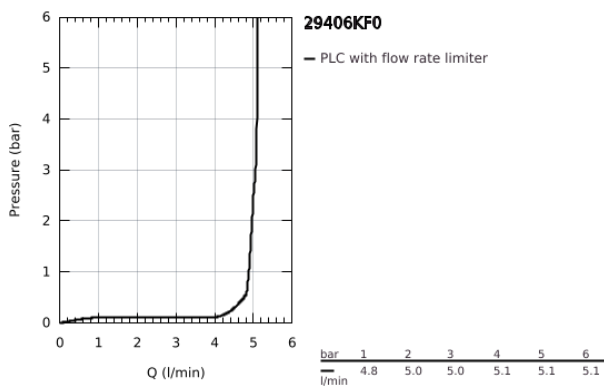

## 29 406 KF0 ATRIO TWO-HOLE BASIN MIXER JOYSTICK

### PRODUCT DESCRIPTION

- Colour: phantom black
- wall mounted
- without concealed body
- trim set for Joystick mixer rough-in set 23 429 000
- GROHE FeatherControl Joystick cartridge
- GROHE EcoJoy - less water, perfect flow
- maximum flow rate (at 3 bar): 5 l/min
- centre distance 110 mm
- projection 221 mm