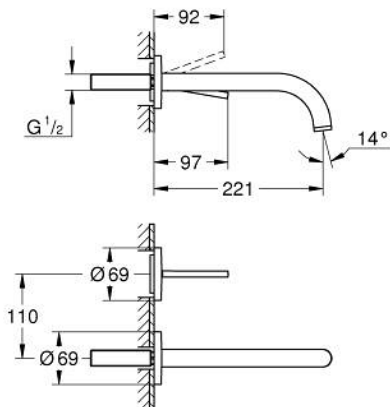

## 29 406 KF0 ATRIO TWO-HOLE BASIN MIXER JOYSTICK

### PRODUCT DESCRIPTION

- Colour: phantom black
- wall mounted
- without concealed body
- trim set for Joystick mixer rough-in set 23 429 000
- GROHE FeatherControl Joystick cartridge
- GROHE EcoJoy - less water, perfect flow
- maximum flow rate (at 3 bar): 5 l/min
- centre distance 110 mm
- projection 221 mm

## 29 406 KF0 ATRIO TWO-HOLE BASIN MIXER JOYSTICK

**SPARE PARTS**, January 2024 – now

1: Flow straightener (Spare part-nr. 48408000)

2: Extension-set, 25 mm (Spare part-nr. 46901000)\*

\* Optional accessories