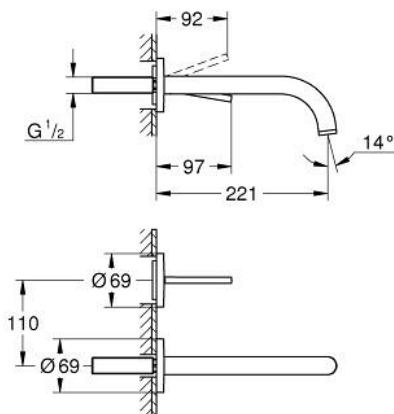

29 406 GN0 ATRIO TWO-HOLE BASIN MIXER JOYSTICK

PRODUCT DESCRIPTION

- Colour: brushed cool sunrise
- wall mounted
- without concealed body
- trim set for Joystick mixer rough-in set 23 429 000
- GROHE FeatherControl Joystick cartridge
- GROHE LongLife finish
- GROHE EcoJoy - less water, perfect flow
- maximum flow rate (at 3 bar): 5 l/min
- centre distance 110 mm
- projection 221 mm

29 406 GN0 ATRIO TWO-HOLE BASIN MIXER JOYSTICK

SPARE PARTS, November 2022 – now

1: Flow straightener (Spare part-nr. 48408000)

2: Extension-set, 25 mm (Spare part-nr. 46901000)*

* Optional accessories