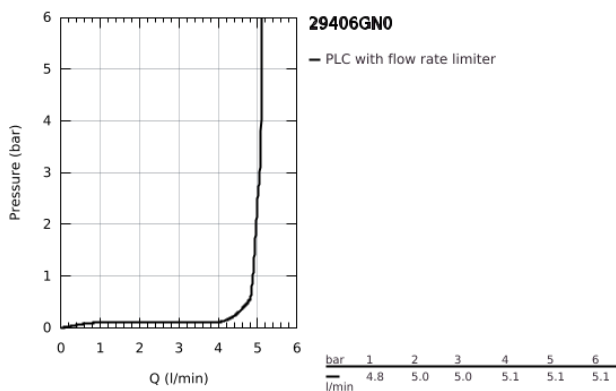

29 406 GN0 ATRIO TWO-HOLE BASIN MIXER JOYSTICK

PRODUCT DESCRIPTION

- Colour: brushed cool sunrise
- wall mounted
- without concealed body
- trim set for Joystick mixer rough-in set 23 429 000
- GROHE FeatherControl Joystick cartridge
- GROHE LongLife finish
- GROHE EcoJoy - less water, perfect flow
- maximum flow rate (at 3 bar): 5 l/min
- centre distance 110 mm
- projection 221 mm

29 406 GN0 ATRIO TWO-HOLE BASIN MIXER JOYSTICK

SPARE PARTS, November 2022 – now

1: Flow straightener (Spare part-nr. 48408000)

2: Extension-set, 25 mm (Spare part-nr. 46901000)*

* Optional accessories