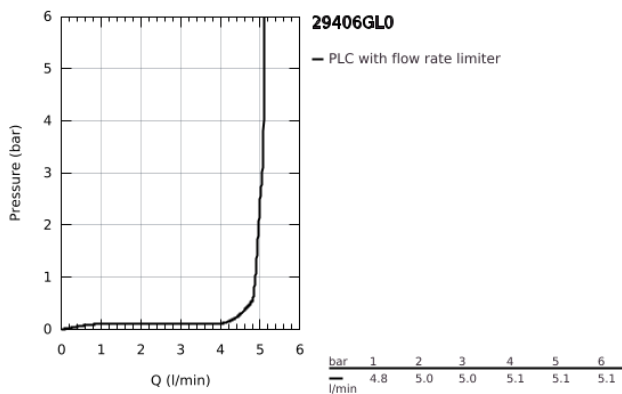

29 406 GL0 ATRIO TWO-HOLE BASIN MIXER JOYSTICK

PRODUCT DESCRIPTION

- Colour: cool sunrise
- wall mounted
- without concealed body
- trim set for Joystick mixer rough-in set 23 429 000
- GROHE FeatherControl Joystick cartridge
- GROHE LongLife finish
- GROHE EcoJoy - less water, perfect flow
- maximum flow rate (at 3 bar): 5 l/min
- centre distance 110 mm
- projection 221 mm

29 406 GL0 ATRIO TWO-HOLE BASIN MIXER JOYSTICK

SPARE PARTS, October 2021 – now

1: Flow straightener (Spare part-nr. 48408000)

2: Extension-set, 25 mm (Spare part-nr. 46901000)*

* Optional accessories