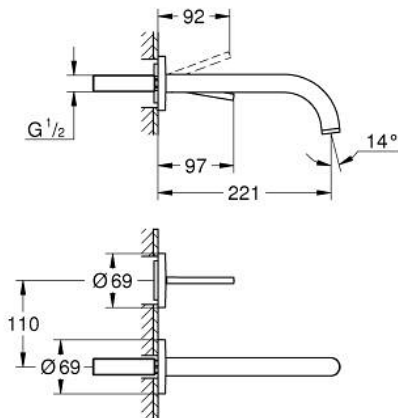

29 406 GL0 ATRIO TWO-HOLE BASIN MIXER JOYSTICK

PRODUCT DESCRIPTION

- Colour: cool sunrise
- wall mounted
- without concealed body
- trim set for Joystick mixer rough-in set 23 429 000
- GROHE FeatherControl Joystick cartridge
- GROHE LongLife finish
- GROHE EcoJoy - less water, perfect flow
- maximum flow rate (at 3 bar): 5 l/min
- centre distance 110 mm
- projection 221 mm

29 406 GL0 ATRIO TWO-HOLE BASIN MIXER JOYSTICK

SPARE PARTS, October 2021 – now

1: Flow straightener (Spare part-nr. 48408000)

2: Extension-set, 25 mm (Spare part-nr. 46901000)*

* Optional accessories