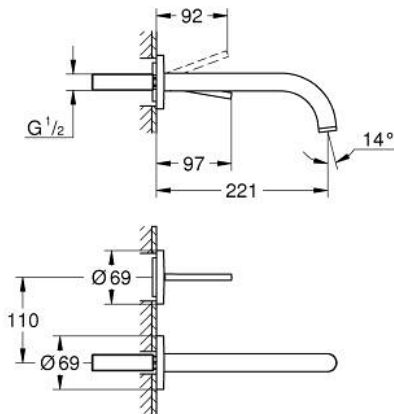

## 29 406 DL0 ATRIO TWO-HOLE BASIN MIXER JOYSTICK

### PRODUCT DESCRIPTION

- Colour: brushed warm sunset
- wall mounted
- without concealed body
- trim set for Joystick mixer rough-in set 23 429 000
- GROHE FeatherControl Joystick cartridge
- GROHE LongLife finish
- GROHE EcoJoy - less water, perfect flow
- maximum flow rate (at 3 bar): 5 l/min
- centre distance 110 mm
- projection 221 mm

## 29 406 DL0 ATRIO TWO-HOLE BASIN MIXER JOYSTICK

**SPARE PARTS**, November 2022 – now

1: Flow straightener (Spare part-nr. 48408000)

2: Extension-set, 25 mm (Spare part-nr. 46901000)\*

\* Optional accessories