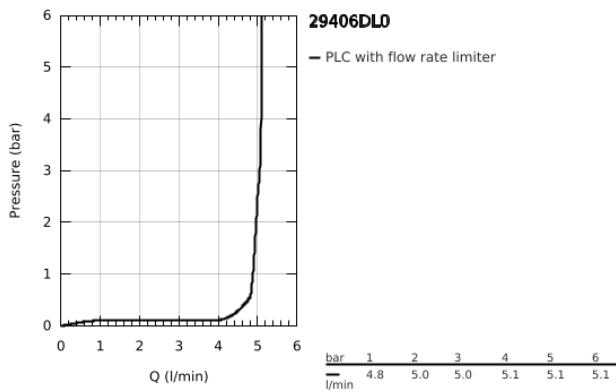

## 29 406 DL0 ATRIO TWO-HOLE BASIN MIXER JOYSTICK

### PRODUCT DESCRIPTION

- Colour: brushed warm sunset
- wall mounted
- without concealed body
- trim set for Joystick mixer rough-in set 23 429 000
- GROHE FeatherControl Joystick cartridge
- GROHE LongLife finish
- GROHE EcoJoy - less water, perfect flow
- maximum flow rate (at 3 bar): 5 l/min
- centre distance 110 mm
- projection 221 mm