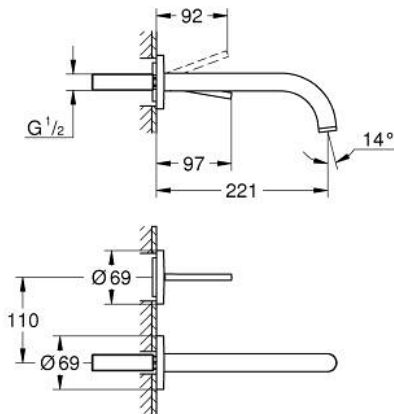

29 406 DC0 ATRIO TWO-HOLE BASIN MIXER JOYSTICK

PRODUCT DESCRIPTION

- Colour: supersteel
- wall mounted
- without concealed body
- trim set for Joystick mixer rough-in set 23 429 000
- GROHE FeatherControl Joystick cartridge
- GROHE LongLife finish
- GROHE EcoJoy - less water, perfect flow
- maximum flow rate (at 3 bar): 5 l/min
- centre distance 110 mm
- projection 221 mm

29 406 DC0 ATRIO TWO-HOLE BASIN MIXER JOYSTICK

SPARE PARTS, October 2021 – now

1: Flow straightener (Spare part-nr. 48408000)

2: Extension-set, 25 mm (Spare part-nr. 46901000)*

* Optional accessories