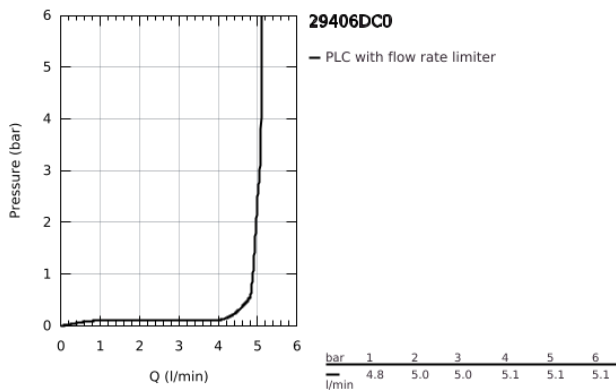

29 406 DC0 ATRIO TWO-HOLE BASIN MIXER JOYSTICK

PRODUCT DESCRIPTION

- Colour: supersteel
- wall mounted
- without concealed body
- trim set for Joystick mixer rough-in set 23 429 000
- GROHE FeatherControl Joystick cartridge
- GROHE LongLife finish
- GROHE EcoJoy - less water, perfect flow
- maximum flow rate (at 3 bar): 5 l/min
- centre distance 110 mm
- projection 221 mm