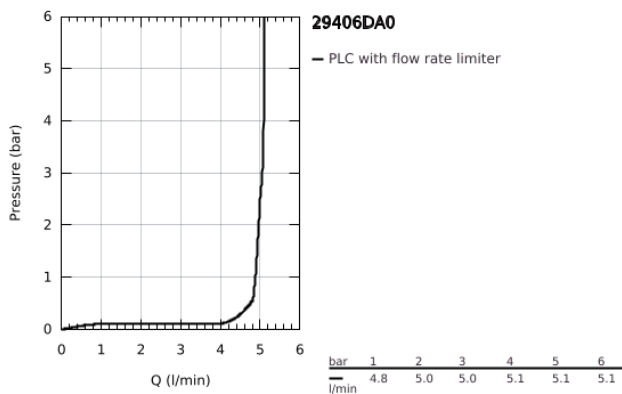

## 29 406 DA0 ATRIO TWO-HOLE BASIN MIXER JOYSTICK

### PRODUCT DESCRIPTION

- Colour: warm sunset
- wall mounted
- without concealed body
- trim set for Joystick mixer rough-in set 23 429 000
- GROHE FeatherControl Joystick cartridge
- GROHE LongLife finish
- GROHE EcoJoy - less water, perfect flow
- maximum flow rate (at 3 bar): 5 l/min
- centre distance 110 mm
- projection 221 mm