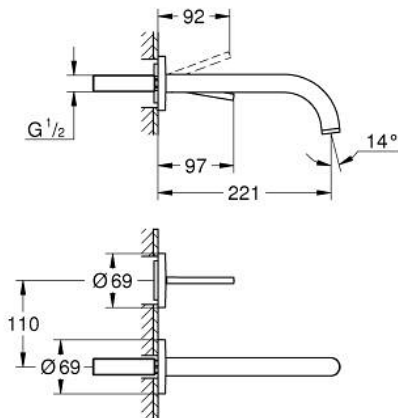

## 29 406 DA0 ATRIO TWO-HOLE BASIN MIXER JOYSTICK

### PRODUCT DESCRIPTION

- Colour: warm sunset
- wall mounted
- without concealed body
- trim set for Joystick mixer rough-in set 23 429 000
- GROHE FeatherControl Joystick cartridge
- GROHE LongLife finish
- GROHE EcoJoy - less water, perfect flow
- maximum flow rate (at 3 bar): 5 l/min
- centre distance 110 mm
- projection 221 mm

## 29 406 DA0 ATRIO TWO-HOLE BASIN MIXER JOYSTICK

**SPARE PARTS**, October 2021 – now

1: Flow straightener (Spare part-nr. 48408000)

2: Extension-set, 25 mm (Spare part-nr. 46901000)\*

\* Optional accessories