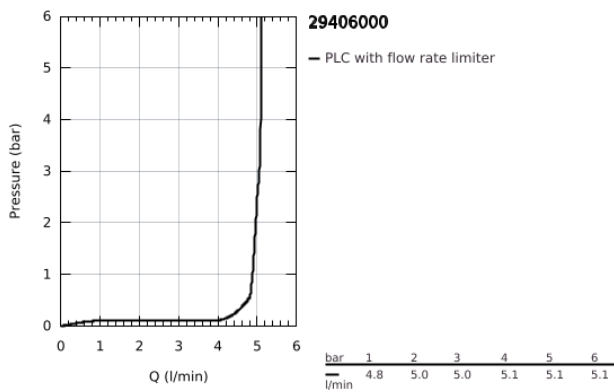

29 406 000 ATRIO TWO-HOLE BASIN MIXER JOYSTICK

PRODUCT DESCRIPTION

- Colour: chrome
- wall mounted
- without concealed body
- trim set for Joystick mixer rough-in set 23 429 000
- GROHE FeatherControl Joystick cartridge
- GROHE LongLife finish
- GROHE EcoJoy - less water, perfect flow
- maximum flow rate (at 3 bar): 5 l/min
- centre distance 110 mm
- projection 221 mm