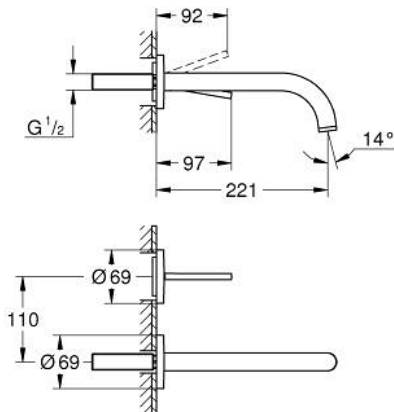

29 406 000 ATRIO TWO-HOLE BASIN MIXER JOYSTICK

PRODUCT DESCRIPTION

- Colour: chrome
- wall mounted
- without concealed body
- trim set for Joystick mixer rough-in set 23 429 000
- GROHE FeatherControl Joystick cartridge
- GROHE LongLife finish
- GROHE EcoJoy - less water, perfect flow
- maximum flow rate (at 3 bar): 5 l/min
- centre distance 110 mm
- projection 221 mm

29 406 000 ATRIO TWO-HOLE BASIN MIXER JOYSTICK

SPARE PARTS, October 2021 – now

1: Flow straightener (Spare part-nr. 48408000)

2: Extension-set, 25 mm (Spare part-nr. 46901000)*

* Optional accessories