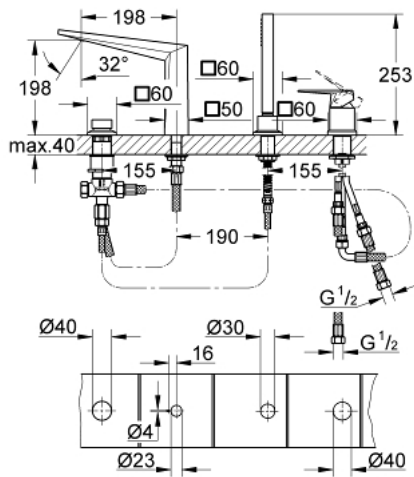

29 405 DC0 ALLURE BRILLIANT 4-HOLE BATH COMBINATION

PRODUCT DESCRIPTION

- Colour: supersteel
- GROHE SilkMove 46 mm ceramic cartridge
- GROHE LongLife finish
- pre-assembled spout fixing
- single lever mixer operating element
- bath spout with integrated mousseur
- diverter bath/shower
- hand shower Rainshower Aqua Cube Stick 6.5 l/min
- metal shower hose 2000 mm (always chrome for any colour of the set)
- flexible connection hoses
- connection for shower hose
- protected against backflow
- for use with 29 037

29 405 DC0 ALLURE BRILLIANT 4-HOLE BATH COMBINATION

SPARE PARTS, October 2021 – now

- 1: Lever (Spare part-nr. 46804DC0)
- 2: Cartridge (Spare part-nr. 46048000)
- 3: Diverter knob (Spare part-nr. 48126DC0)
- 4: Diverter (Spare part-nr. 45443000)
- 4.1: Sealing washer $\varnothing 6 \times \varnothing 2$ (Spare part-nr. 0128300M)
- 4.2: Sealing washer (Spare part-nr. 0120500M)
- 5: Repl. kit for shank fastening (Spare part-nr. 45444000)
- 6: Non-return valve (Spare part-nr. 08565000)
- 7: Race (Spare part-nr. 46803DC0)
- 8: Dirt strainer (Spare part-nr. 0700200M)
- 9: Cone nut (Spare part-nr. 08864DC0)
- 10: Spring (Spare part-nr. 00869000)
- 11: Tube (Spare part-nr. 48018000)
- 12: Tube (Spare part-nr. 07300000)
- 13: Tube (Spare part-nr. 07227000)
- 14: Tube (Spare part-nr. 48017000)
- 15: Metal hose (Spare part-nr. 28146000)
- 16: Temperature limiter (Spare part-nr. 46375000)*
- 17: Socket Spanner (Spare part-nr. 19332000)*