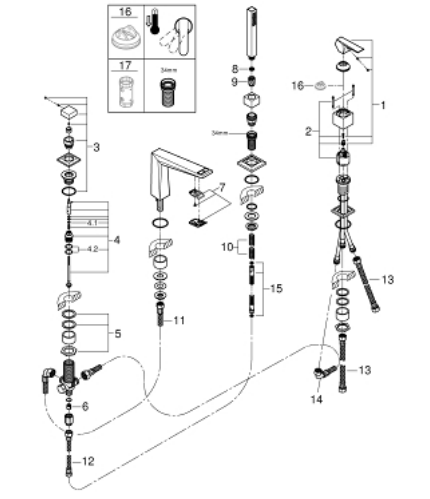

29 405 DC0 ALLURE BRILLIANT 4-HOLE BATH COMBINATION

PRODUCT DESCRIPTION

- Colour: supersteel
- GROHE SilkMove 46 mm ceramic cartridge
- GROHE LongLife finish
- pre-assembled spout fixing
- single lever mixer operating element
- bath spout with integrated mousseur
- diverter bath/shower
- hand shower Rainshower Aqua Cube Stick 6.5 l/min
- metal shower hose 2000 mm (always chrome for any colour of the set)
- flexible connection hoses
- connection for shower hose
- protected against backflow
- for use with 29 037

29 405 DC0 ALLURE BRILLIANT 4-HOLE BATH COMBINATION

SPARE PARTS, October 2021 – now

- 1: Lever (Spare part-nr. 46804DC0)
- 2: Cartridge (Spare part-nr. 46048000)
- 3: Diverter knob (Spare part-nr. 48126DC0)
- 4: Diverter (Spare part-nr. 45443000)
- 4.1: Sealing washer $\varnothing 6 \times \varnothing 2$ (Spare part-nr. 0128300M)
- 4.2: Sealing washer (Spare part-nr. 0120500M)
- 5: Repl. kit for shank fastening (Spare part-nr. 45444000)
- 6: Non-return valve (Spare part-nr. 08565000)
- 7: Race (Spare part-nr. 46803DC0)
- 8: Dirt strainer (Spare part-nr. 0700200M)
- 9: Cone nut (Spare part-nr. 08864DC0)
- 10: Spring (Spare part-nr. 00869000)
- 11: Tube (Spare part-nr. 48018000)
- 12: Tube (Spare part-nr. 07300000)
- 13: Tube (Spare part-nr. 07227000)
- 14: Tube (Spare part-nr. 48017000)
- 15: Metal hose (Spare part-nr. 28146000)
- 16: Temperature limiter (Spare part-nr. 46375000)*
- 17: Socket Spanner (Spare part-nr. 19332000)*