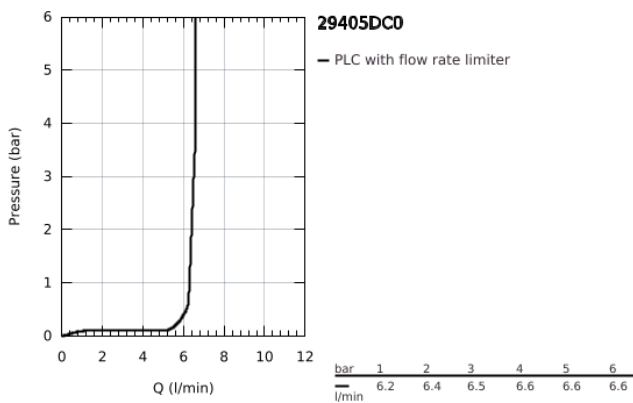

29 405 DC0 ALLURE BRILLIANT 4-HOLE BATH COMBINATION

PRODUCT DESCRIPTION

- Colour: supersteel
- GROHE SilkMove 46 mm ceramic cartridge
- GROHE LongLife finish
- pre-assembled spout fixing
- single lever mixer operating element
- bath spout with integrated mousseur
- diverter bath/shower
- hand shower Rainshower Aqua Cube Stick 6.5 l/min
- metal shower hose 2000 mm (always chrome for any colour of the set)
- flexible connection hoses
- connection for shower hose
- protected against backflow
- for use with 29 037

29 405 DC0 ALLURE BRILLIANT 4-HOLE BATH COMBINATION

SPARE PARTS, October 2021 – now

- 1: Lever (Spare part-nr. 46804DC0)
- 2: Cartridge (Spare part-nr. 46048000)
- 3: Diverter knob (Spare part-nr. 48126DC0)
- 4: Diverter (Spare part-nr. 45443000)
- 4.1: Sealing washer $\varnothing 6 \times \varnothing 2$ (Spare part-nr. 0128300M)
- 4.2: Sealing washer (Spare part-nr. 0120500M)
- 5: Repl. kit for shank fastening (Spare part-nr. 45444000)
- 6: Non-return valve (Spare part-nr. 08565000)
- 7: Race (Spare part-nr. 46803DC0)
- 8: Dirt strainer (Spare part-nr. 0700200M)
- 9: Cone nut (Spare part-nr. 08864DC0)
- 10: Spring (Spare part-nr. 00869000)
- 11: Tube (Spare part-nr. 48018000)
- 12: Tube (Spare part-nr. 07300000)
- 13: Tube (Spare part-nr. 07227000)
- 14: Tube (Spare part-nr. 48017000)
- 15: Metal hose (Spare part-nr. 28146000)
- 16: Temperature limiter (Spare part-nr. 46375000)*
- 17: Socket Spanner (Spare part-nr. 19332000)*