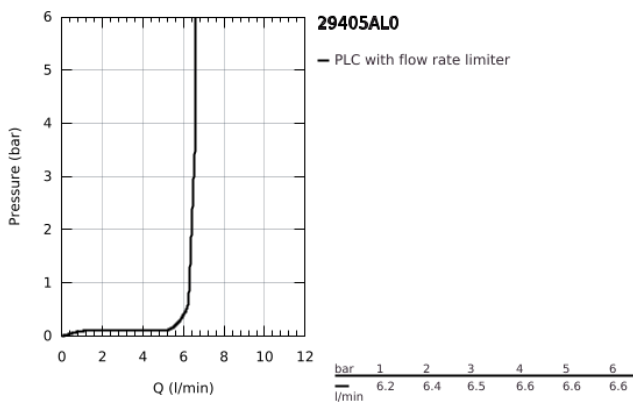

### PRODUCT DESCRIPTION

- Colour: brushed hard graphite
- GROHE SilkMove 46 mm ceramic cartridge
- GROHE LongLife finish
- pre-assembled spout fixing
- single lever mixer operating element
- bath spout with integrated mousseur
- diverter bath/shower
- hand shower Rainshower Aqua Cube Stick 6.5 l/min
- metal shower hose 2000 mm (always chrome for any colour of the set)
- flexible connection hoses
- connection for shower hose
- protected against backflow
- for use with 29 037