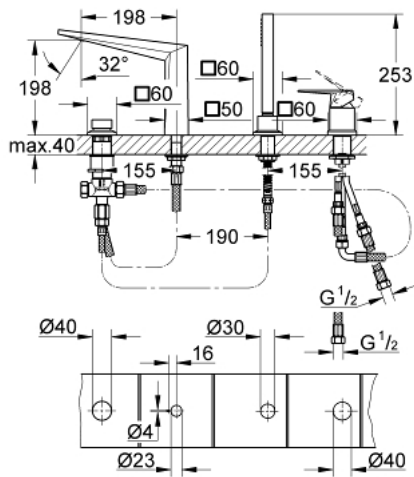

## 29 405 AL0 ALLURE BRILLIANT 4-HOLE BATH COMBINATION

### PRODUCT DESCRIPTION

- Colour: brushed hard graphite
- GROHE SilkMove 46 mm ceramic cartridge
- GROHE LongLife finish
- pre-assembled spout fixing
- single lever mixer operating element
- bath spout with integrated mousseur
- diverter bath/shower
- hand shower Rainshower Aqua Cube Stick 6.5 l/min
- metal shower hose 2000 mm (always chrome for any colour of the set)
- flexible connection hoses
- connection for shower hose
- protected against backflow
- for use with 29 037

### SPARE PARTS, October 2021 – now

- 1: Lever (Spare part-nr. 46804AL0)
- 2: Cartridge (Spare part-nr. 46048000)
- 3: Diverter knob (Spare part-nr. 48126AL0)
- 4: Diverter (Spare part-nr. 45443000)
- 4.1: Sealing washer Ø6 x Ø2 (Spare part-nr. 0128300M)
- 4.2: Sealing washer (Spare part-nr. 0120500M)
- 5: Repl. kit for shank fastening (Spare part-nr. 45444000)
- 6: Non-return valve (Spare part-nr. 08565000)
- 7: Race (Spare part-nr. 46803AL0)
- 8: Dirt strainer (Spare part-nr. 0700200M)
- 9: Cone nut (Spare part-nr. 08864AL0)
- 10: Spring (Spare part-nr. 00869000)
- 11: Tube (Spare part-nr. 48018000)
- 12: Tube (Spare part-nr. 07300000)
- 13: Tube (Spare part-nr. 07227000)
- 14: Tube (Spare part-nr. 48017000)
- 15: Metal hose (Spare part-nr. 28146000)
- 16: Temperature limiter (Spare part-nr. 46375000)\*
- 17: Socket Spanner (Spare part-nr. 19332000)\*