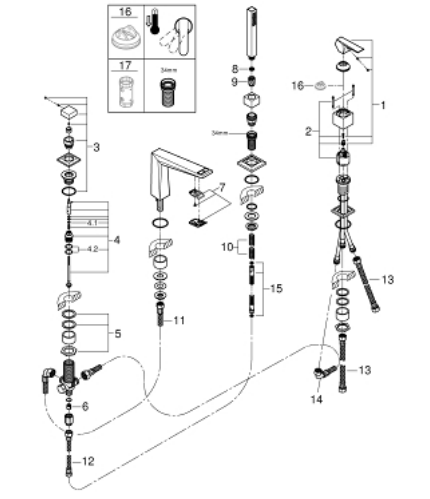

## 29 405 AL0 ALLURE BRILLIANT 4-HOLE BATH COMBINATION

### PRODUCT DESCRIPTION

- Colour: brushed hard graphite
- GROHE SilkMove 46 mm ceramic cartridge
- GROHE LongLife finish
- pre-assembled spout fixing
- single lever mixer operating element
- bath spout with integrated mousseur
- diverter bath/shower
- hand shower Rainshower Aqua Cube Stick 6.5 l/min
- metal shower hose 2000 mm (always chrome for any colour of the set)
- flexible connection hoses
- connection for shower hose
- protected against backflow
- for use with 29 037

### SPARE PARTS, October 2021 – now

- 1: Lever (Spare part-nr. 46804AL0)
- 2: Cartridge (Spare part-nr. 46048000)
- 3: Diverter knob (Spare part-nr. 48126AL0)
- 4: Diverter (Spare part-nr. 45443000)
- 4.1: Sealing washer Ø6 x Ø2 (Spare part-nr. 0128300M)
- 4.2: Sealing washer (Spare part-nr. 0120500M)
- 5: Repl. kit for shank fastening (Spare part-nr. 45444000)
- 6: Non-return valve (Spare part-nr. 08565000)
- 7: Race (Spare part-nr. 46803AL0)
- 8: Dirt strainer (Spare part-nr. 0700200M)
- 9: Cone nut (Spare part-nr. 08864AL0)
- 10: Spring (Spare part-nr. 00869000)
- 11: Tube (Spare part-nr. 48018000)
- 12: Tube (Spare part-nr. 07300000)
- 13: Tube (Spare part-nr. 07227000)
- 14: Tube (Spare part-nr. 48017000)
- 15: Metal hose (Spare part-nr. 28146000)
- 16: Temperature limiter (Spare part-nr. 46375000)\*
- 17: Socket Spanner (Spare part-nr. 19332000)\*