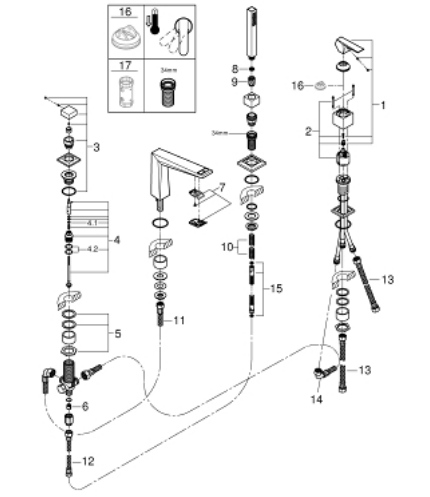

29 405 000 ALLURE BRILLIANT 4-HOLE BATH COMBINATION

SPARE PARTS, October 2021 – now

- 1: Lever (Spare part-nr. 46804000)
- 2: Cartridge (Spare part-nr. 46048000)
- 3: Diverter knob (Spare part-nr. 48126000)
- 4: Diverter (Spare part-nr. 45443000)
- 4.1: Sealing washer Ø6 x Ø2 (Spare part-nr. 0128300M)
- 4.2: Sealing washer (Spare part-nr. 0120500M)
- 5: Repl. kit for shank fastening (Spare part-nr. 45444000)
- 6: Non-return valve (Spare part-nr. 08565000)
- 7: Race (Spare part-nr. 46803000)
- 8: Dirt strainer (Spare part-nr. 0700200M)
- 9: Cone nut (Spare part-nr. 08864000)
- 10: Spring (Spare part-nr. 00869000)
- 11: Tube (Spare part-nr. 48018000)
- 12: Tube (Spare part-nr. 07300000)
- 13: Tube (Spare part-nr. 07227000)
- 14: Tube (Spare part-nr. 48017000)
- 15: Metal hose (Spare part-nr. 28146000)
- 16: Temperature limiter (Spare part-nr. 46375000)*
- 17: Socket Spanner (Spare part-nr. 19332000)*