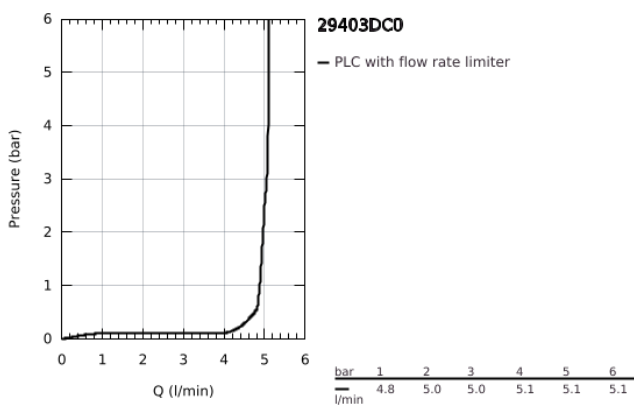

29 403 DC0 ALLURE BRILLIANT 2-HOLE BASIN MIXER L-SIZE

PRODUCT DESCRIPTION

- Colour: supersteel
- wall mounted
- without concealed body
- for use with rough-in set 23 200
- GROHE LongLife finish
- GROHE EcoJoy - less water, perfect flow
- maximum flow rate (at 3 bar): 5 l/min
- spout with integrated mousseur
- centre distance 110 mm
- projection 210 mm

29 403 DC0 **ALLURE BRILLIANT 2-HOLE BASIN MIXER**
L-SIZE

SPARE PARTS, October 2021 – now

1: Lever (Spare part-nr. 46797DC0)

2: Race (Spare part-nr. 46794DC0)

3: Extension (Spare part-nr. 46627000)*

* Optional accessories