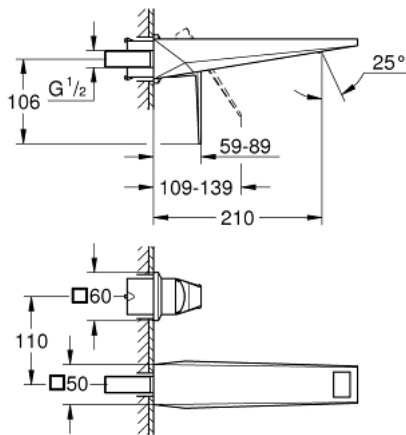

29 403 DC0 ALLURE BRILLIANT 2-HOLE BASIN MIXER L-SIZE

PRODUCT DESCRIPTION

- Colour: supersteel
- wall mounted
- without concealed body
- for use with rough-in set 23 200
- GROHE LongLife finish
- GROHE EcoJoy - less water, perfect flow
- maximum flow rate (at 3 bar): 5 l/min
- spout with integrated mousseur
- centre distance 110 mm
- projection 210 mm

29 403 DC0 **ALLURE BRILLIANT 2-HOLE BASIN MIXER**
L-SIZE

SPARE PARTS, October 2021 – now

1: Lever (Spare part-nr. 46797DC0)

2: Race (Spare part-nr. 46794DC0)

3: Extension (Spare part-nr. 46627000)*

* Optional accessories