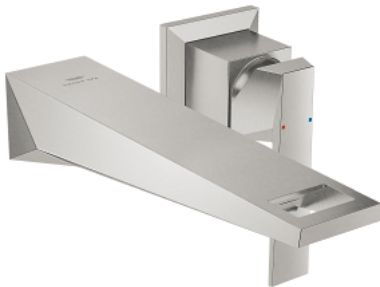

29 403 DC0 ALLURE BRILLIANT 2-HOLE BASIN MIXER L-SIZE

PRODUCT DESCRIPTION

- Colour: supersteel
- wall mounted
- without concealed body
- for use with rough-in set 23 200
- GROHE LongLife finish
- GROHE EcoJoy - less water, perfect flow
- maximum flow rate (at 3 bar): 5 l/min
- spout with integrated mousseur
- centre distance 110 mm
- projection 210 mm

29 403 DC0 **ALLURE BRILLIANT 2-HOLE BASIN MIXER**
L-SIZE

SPARE PARTS, October 2021 – now

1: Lever (Spare part-nr. 46797DC0)

2: Race (Spare part-nr. 46794DC0)

3: Extension (Spare part-nr. 46627000)*

* Optional accessories