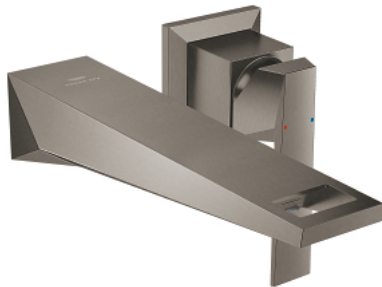

29 403 AL0 ALLURE BRILLIANT 2-HOLE BASIN MIXER L-SIZE

PRODUCT DESCRIPTION

- Colour: brushed hard graphite
- wall mounted
- without concealed body
- for use with rough-in set 23 200
- GROHE LongLife finish
- GROHE EcoJoy - less water, perfect flow
- maximum flow rate (at 3 bar): 5 l/min
- spout with integrated mousseur
- centre distance 110 mm
- projection 210 mm

29 403 AL0 ALLURE BRILLIANT 2-HOLE BASIN MIXER L-SIZE

SPARE PARTS, October 2021 – now

1: Lever (Spare part-nr. 46797AL0)

2: Race (Spare part-nr. 46794AL0)

3: Extension (Spare part-nr. 46627000)*

* Optional accessories