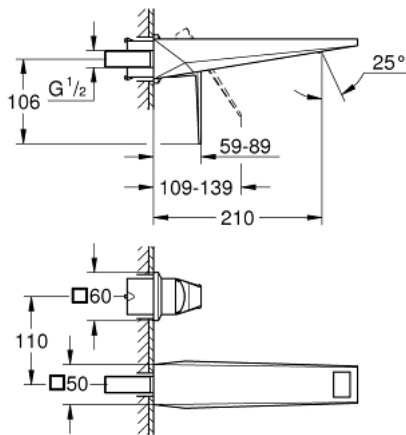

29 403 AL0 ALLURE BRILLIANT 2-HOLE BASIN MIXER L-SIZE

PRODUCT DESCRIPTION

- Colour: brushed hard graphite
- wall mounted
- without concealed body
- for use with rough-in set 23 200
- GROHE LongLife finish
- GROHE EcoJoy - less water, perfect flow
- maximum flow rate (at 3 bar): 5 l/min
- spout with integrated mousseur
- centre distance 110 mm
- projection 210 mm

29 403 AL0 ALLURE BRILLIANT 2-HOLE BASIN MIXER L-SIZE

SPARE PARTS, October 2021 – now

1: Lever (Spare part-nr. 46797AL0)

2: Race (Spare part-nr. 46794AL0)

3: Extension (Spare part-nr. 46627000)*

* Optional accessories