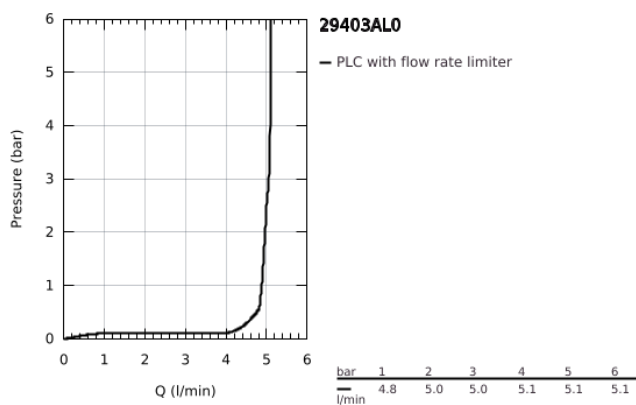

29 403 AL0 ALLURE BRILLIANT 2-HOLE BASIN MIXER L-SIZE

PRODUCT DESCRIPTION

- Colour: brushed hard graphite
- wall mounted
- without concealed body
- for use with rough-in set 23 200
- GROHE LongLife finish
- GROHE EcoJoy - less water, perfect flow
- maximum flow rate (at 3 bar): 5 l/min
- spout with integrated mousseur
- centre distance 110 mm
- projection 210 mm

29 403 AL0 ALLURE BRILLIANT 2-HOLE BASIN MIXER L-SIZE

SPARE PARTS, October 2021 – now

1: Lever (Spare part-nr. 46797AL0)

2: Race (Spare part-nr. 46794AL0)

3: Extension (Spare part-nr. 46627000)*

* Optional accessories