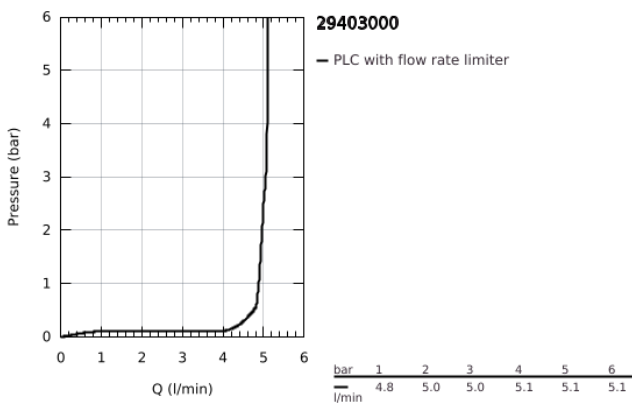

29 403 000 **ALLURE BRILLIANT 2-HOLE BASIN MIXER**
L-SIZE

PRODUCT DESCRIPTION

- Colour: chrome
- wall mounted
- without concealed body
- for use with rough-in set 23 200
- GROHE LongLife finish
- GROHE EcoJoy - less water, perfect flow
- maximum flow rate (at 3 bar): 5 l/min
- spout with integrated mousseur
- centre distance 110 mm
- projection 210 mm

29 403 000 **ALLURE BRILLIANT 2-HOLE BASIN MIXER**
L-SIZE

SPARE PARTS, October 2021 – now

1: Lever (Spare part-nr. 46797000)

2: Race (Spare part-nr. 46794000)

3: Extension (Spare part-nr. 46627000)*

* Optional accessories