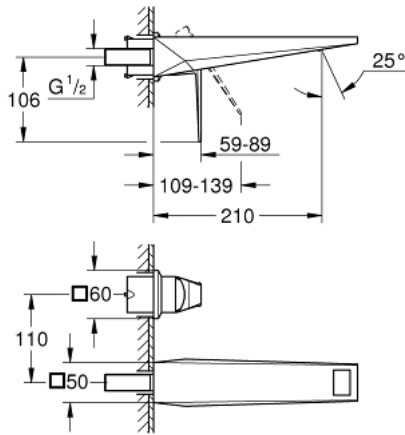

29 403 000 **ALLURE BRILLIANT 2-HOLE BASIN MIXER**
L-SIZE

PRODUCT DESCRIPTION

- Colour: chrome
- wall mounted
- without concealed body
- for use with rough-in set 23 200
- GROHE LongLife finish
- GROHE EcoJoy - less water, perfect flow
- maximum flow rate (at 3 bar): 5 l/min
- spout with integrated mousseur
- centre distance 110 mm
- projection 210 mm

29 403 000 **ALLURE BRILLIANT 2-HOLE BASIN MIXER**
L-SIZE

SPARE PARTS, October 2021 – now

1: Lever (Spare part-nr. 46797000)

2: Race (Spare part-nr. 46794000)

3: Extension (Spare part-nr. 46627000)*

* Optional accessories