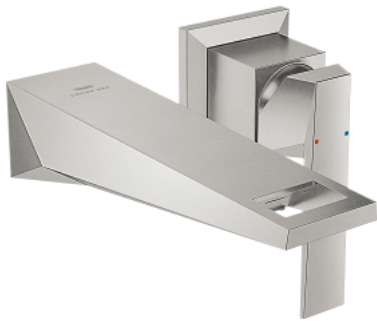

29 402 DC0 ALLURE BRILLIANT 2-HOLE BASIN MIXER M-SIZE

PRODUCT DESCRIPTION

- Colour: supersteel
- wall mounted
- without concealed body
- for use with rough-in set 23 200
- GROHE LongLife finish
- GROHE EcoJoy - less water, perfect flow
- maximum flow rate (at 3 bar): 5 l/min
- spout with integrated mousseur
- centre distance 110 mm
- projection 161 mm

29 402 DC0 **ALLURE BRILLIANT 2-HOLE BASIN MIXER**
M-SIZE

SPARE PARTS, October 2021 – now

1: Lever (Spare part-nr. 46797DC0)

2: Race (Spare part-nr. 46794DC0)

3: Extension (Spare part-nr. 46627000)*

* Optional accessories