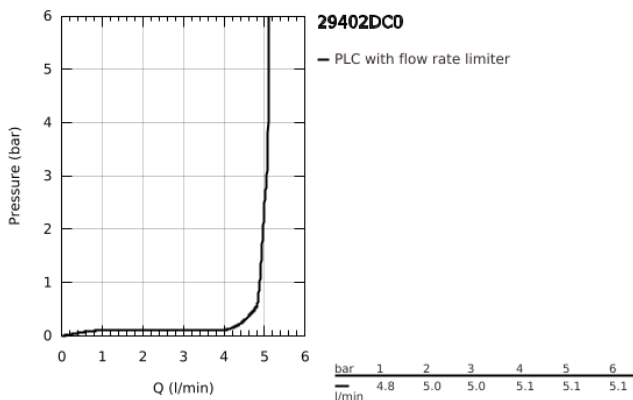

29 402 DC0 ALLURE BRILLIANT 2-HOLE BASIN MIXER M-SIZE

PRODUCT DESCRIPTION

- Colour: supersteel
- wall mounted
- without concealed body
- for use with rough-in set 23 200
- GROHE LongLife finish
- GROHE EcoJoy - less water, perfect flow
- maximum flow rate (at 3 bar): 5 l/min
- spout with integrated mousseur
- centre distance 110 mm
- projection 161 mm

29 402 DC0 **ALLURE BRILLIANT 2-HOLE BASIN MIXER**
M-SIZE

SPARE PARTS, October 2021 – now

1: Lever (Spare part-nr. 46797DC0)

2: Race (Spare part-nr. 46794DC0)

3: Extension (Spare part-nr. 46627000)*

* Optional accessories