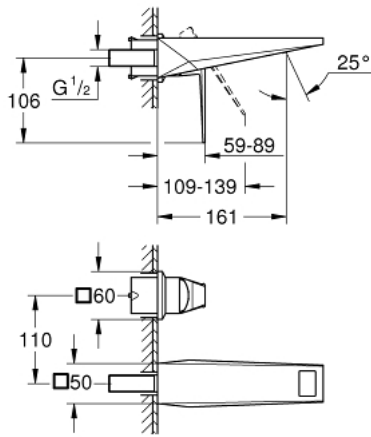

29 402 DC0 ALLURE BRILLIANT 2-HOLE BASIN MIXER M-SIZE

PRODUCT DESCRIPTION

- Colour: supersteel
- wall mounted
- without concealed body
- for use with rough-in set 23 200
- GROHE LongLife finish
- GROHE EcoJoy - less water, perfect flow
- maximum flow rate (at 3 bar): 5 l/min
- spout with integrated mousseur
- centre distance 110 mm
- projection 161 mm

29 402 DC0 **ALLURE BRILLIANT 2-HOLE BASIN MIXER**
M-SIZE

SPARE PARTS, October 2021 – now

1: Lever (Spare part-nr. 46797DC0)

2: Race (Spare part-nr. 46794DC0)

3: Extension (Spare part-nr. 46627000)*

* Optional accessories