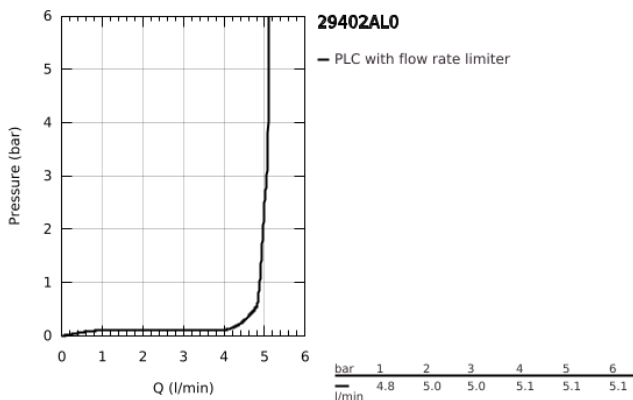

29 402 AL0 ALLURE BRILLIANT 2-HOLE BASIN MIXER M-SIZE

PRODUCT DESCRIPTION

- Colour: brushed hard graphite
- wall mounted
- without concealed body
- for use with rough-in set 23 200
- GROHE LongLife finish
- GROHE EcoJoy - less water, perfect flow
- maximum flow rate (at 3 bar): 5 l/min
- spout with integrated mousseur
- centre distance 110 mm
- projection 161 mm

29 402 AL0 ALLURE BRILLIANT 2-HOLE BASIN MIXER M-SIZE

SPARE PARTS, October 2021 – now

1: Lever (Spare part-nr. 46797AL0)

2: Race (Spare part-nr. 46794AL0)

3: Extension (Spare part-nr. 46627000)*

* Optional accessories