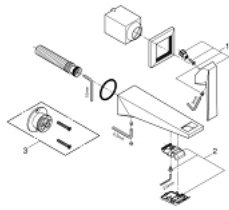

29 402 AL0 ALLURE BRILLIANT 2-HOLE BASIN MIXER M-SIZE

PRODUCT DESCRIPTION

- Colour: brushed hard graphite
- wall mounted
- without concealed body
- for use with rough-in set 23 200
- GROHE LongLife finish
- GROHE EcoJoy - less water, perfect flow
- maximum flow rate (at 3 bar): 5 l/min
- spout with integrated mousseur
- centre distance 110 mm
- projection 161 mm

29 402 AL0 ALLURE BRILLIANT 2-HOLE BASIN MIXER M-SIZE

SPARE PARTS, October 2021 – now

1: Lever (Spare part-nr. 46797AL0)

2: Race (Spare part-nr. 46794AL0)

3: Extension (Spare part-nr. 46627000)*

* Optional accessories