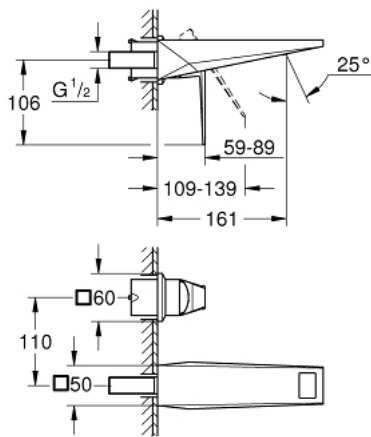

29 402 AL0 ALLURE BRILLIANT 2-HOLE BASIN MIXER M-SIZE

PRODUCT DESCRIPTION

- Colour: brushed hard graphite
- wall mounted
- without concealed body
- for use with rough-in set 23 200
- GROHE LongLife finish
- GROHE EcoJoy - less water, perfect flow
- maximum flow rate (at 3 bar): 5 l/min
- spout with integrated mousseur
- centre distance 110 mm
- projection 161 mm

29 402 AL0 ALLURE BRILLIANT 2-HOLE BASIN MIXER M-SIZE

SPARE PARTS, October 2021 – now

1: Lever (Spare part-nr. 46797AL0)

2: Race (Spare part-nr. 46794AL0)

3: Extension (Spare part-nr. 46627000)*

* Optional accessories