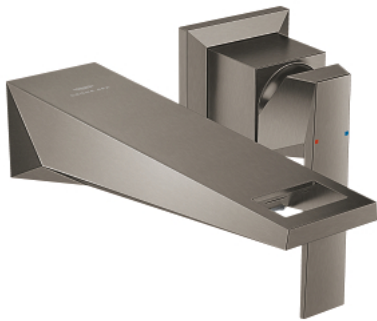

29 402 AL0 ALLURE BRILLIANT 2-HOLE BASIN MIXER M-SIZE

PRODUCT DESCRIPTION

- Colour: brushed hard graphite
- wall mounted
- without concealed body
- for use with rough-in set 23 200
- GROHE LongLife finish
- GROHE EcoJoy - less water, perfect flow
- maximum flow rate (at 3 bar): 5 l/min
- spout with integrated mousseur
- centre distance 110 mm
- projection 161 mm

29 402 AL0 ALLURE BRILLIANT 2-HOLE BASIN MIXER M-SIZE

SPARE PARTS, October 2021 – now

1: Lever (Spare part-nr. 46797AL0)

2: Race (Spare part-nr. 46794AL0)

3: Extension (Spare part-nr. 46627000)*

* Optional accessories