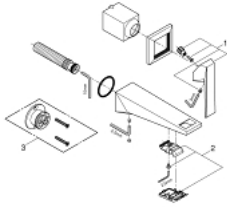

29 402 000 **ALLURE BRILLIANT 2-HOLE BASIN MIXER**
M-SIZE

PRODUCT DESCRIPTION

- Colour: chrome
- wall mounted
- without concealed body
- for use with rough-in set 23 200
- GROHE LongLife finish
- GROHE EcoJoy - less water, perfect flow
- maximum flow rate (at 3 bar): 5 l/min
- spout with integrated mousseur
- centre distance 110 mm
- projection 161 mm

29 402 000 **ALLURE BRILLIANT 2-HOLE BASIN MIXER**
M-SIZE

SPARE PARTS, October 2021 – now

1: Lever (Spare part-nr. 46797000)

2: Race (Spare part-nr. 46794000)

3: Extension (Spare part-nr. 46627000)*

* Optional accessories