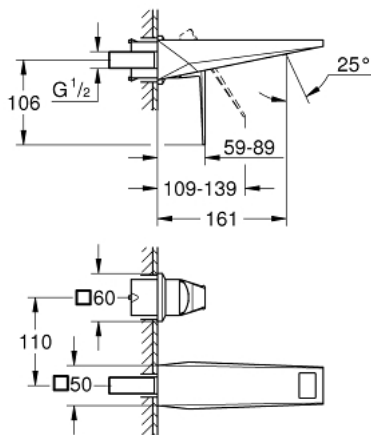

29 402 000 **ALLURE BRILLIANT 2-HOLE BASIN MIXER**
M-SIZE

PRODUCT DESCRIPTION

- Colour: chrome
- wall mounted
- without concealed body
- for use with rough-in set 23 200
- GROHE LongLife finish
- GROHE EcoJoy - less water, perfect flow
- maximum flow rate (at 3 bar): 5 l/min
- spout with integrated mousseur
- centre distance 110 mm
- projection 161 mm

29 402 000 **ALLURE BRILLIANT 2-HOLE BASIN MIXER**
M-SIZE

SPARE PARTS, October 2021 – now

1: Lever (Spare part-nr. 46797000)

2: Race (Spare part-nr. 46794000)

3: Extension (Spare part-nr. 46627000)*

* Optional accessories