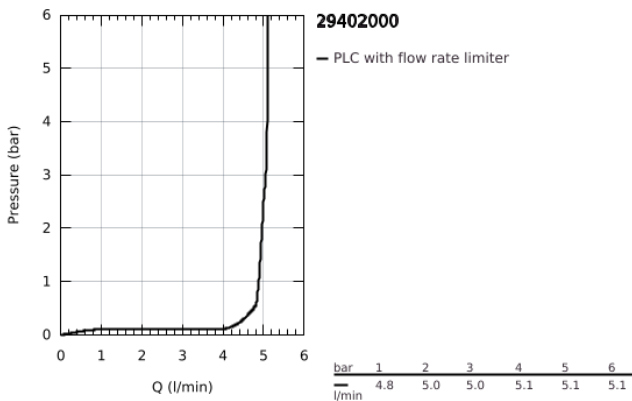

29 402 000 **ALLURE BRILLIANT 2-HOLE BASIN MIXER**
M-SIZE

PRODUCT DESCRIPTION

- Colour: chrome
- wall mounted
- without concealed body
- for use with rough-in set 23 200
- GROHE LongLife finish
- GROHE EcoJoy - less water, perfect flow
- maximum flow rate (at 3 bar): 5 l/min
- spout with integrated mousseur
- centre distance 110 mm
- projection 161 mm

29 402 000 **ALLURE BRILLIANT 2-HOLE BASIN MIXER**
M-SIZE

SPARE PARTS, October 2021 – now

1: Lever (Spare part-nr. 46797000)

2: Race (Spare part-nr. 46794000)

3: Extension (Spare part-nr. 46627000)*

* Optional accessories